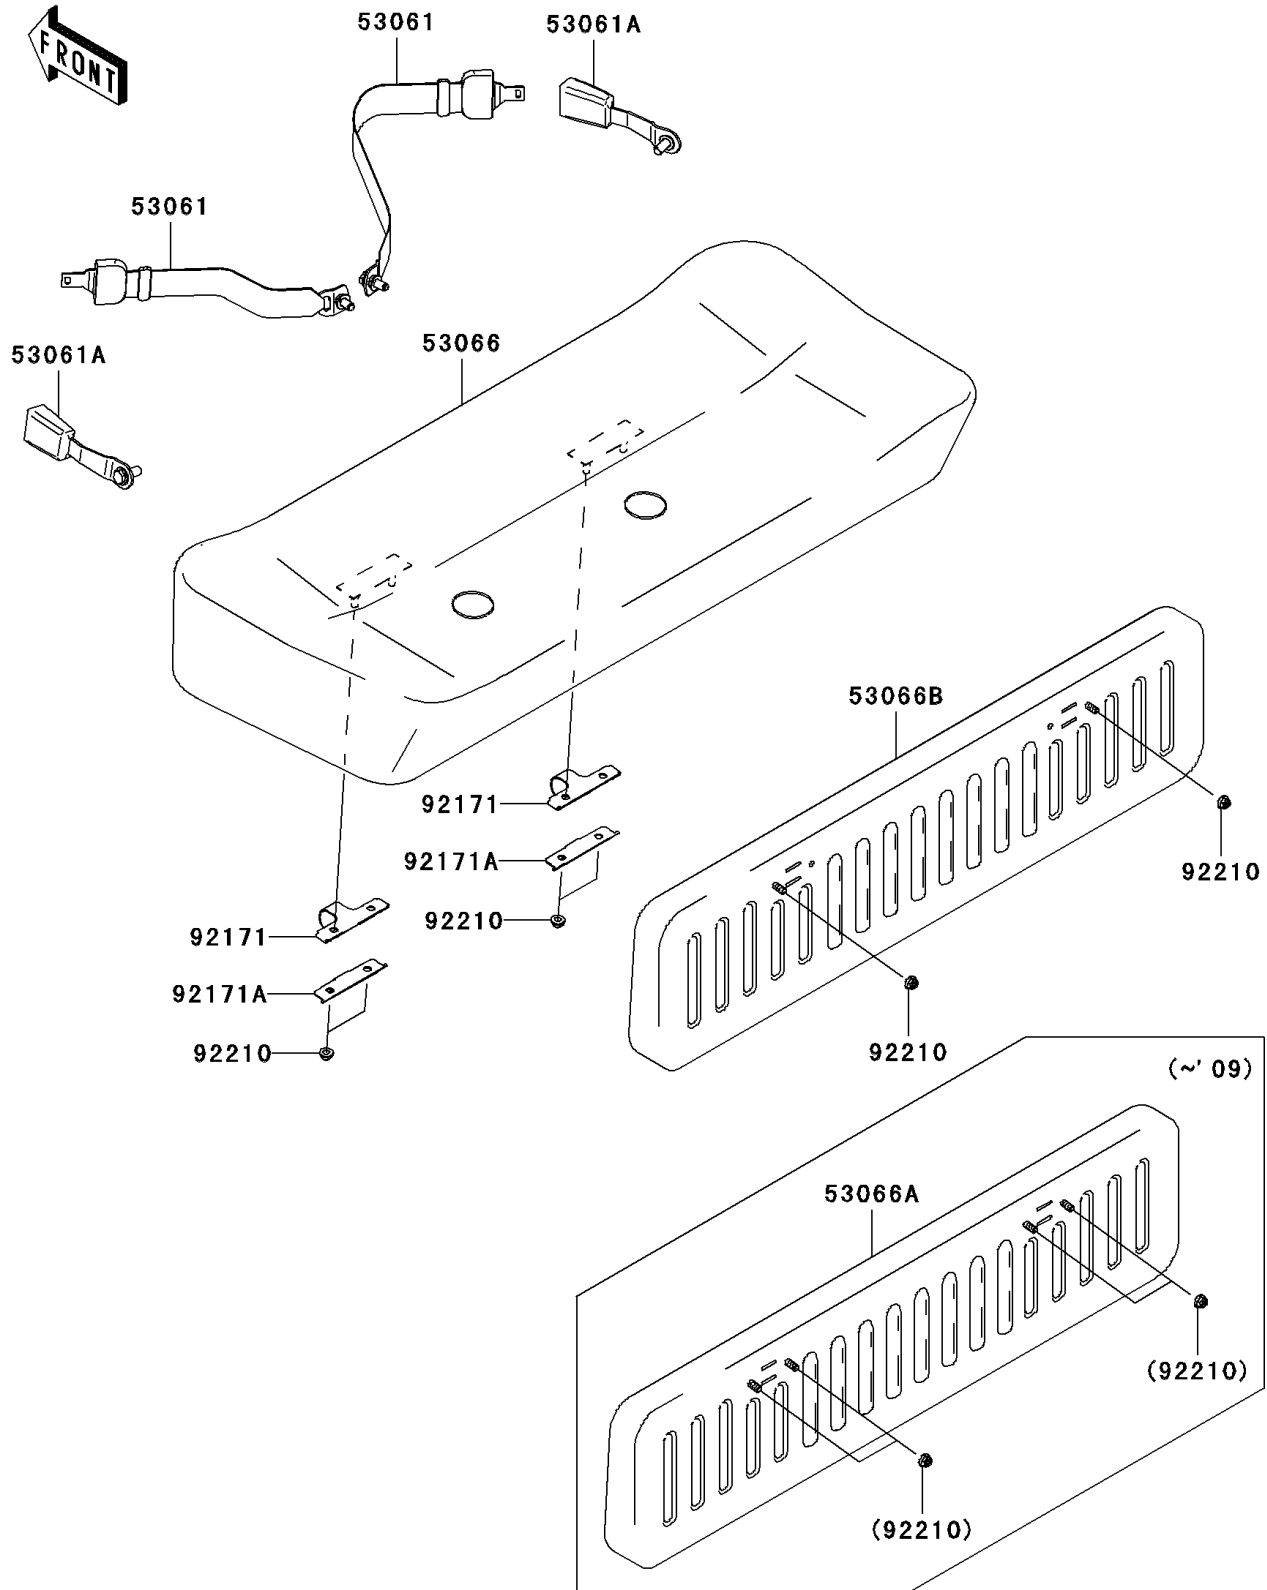

2010 Mule 610 4x4 Realtree APG HD PARTS DIAGRAM

Seat

F2510

2010 Mule 610 4x4 Realtree APG HD PARTS LIST

Seat

ITEM NAME	PART NUMBER	QUANTITY
BELT-SEAT,CATCH PLATE (Ref # 53061)	53061-1013	2
BELT-SEAT,BUCKLE (Ref # 53061A)	53061-1014	2
SEAT-ASSY,CUSHION,S.M.BROWN (Ref # 53066)	53066-0115-MB	1
SEAT-ASSY,BACK,S.M.BROWN (Ref # 53066B)	53066-7510-MB	1
CLAMP (Ref # 92171)	92171-0441	2
CLAMP (Ref # 92171A)	92171-0442	2
NUT,FLANGED,LOCK,8MM (Ref # 92210)	92210-0005	6