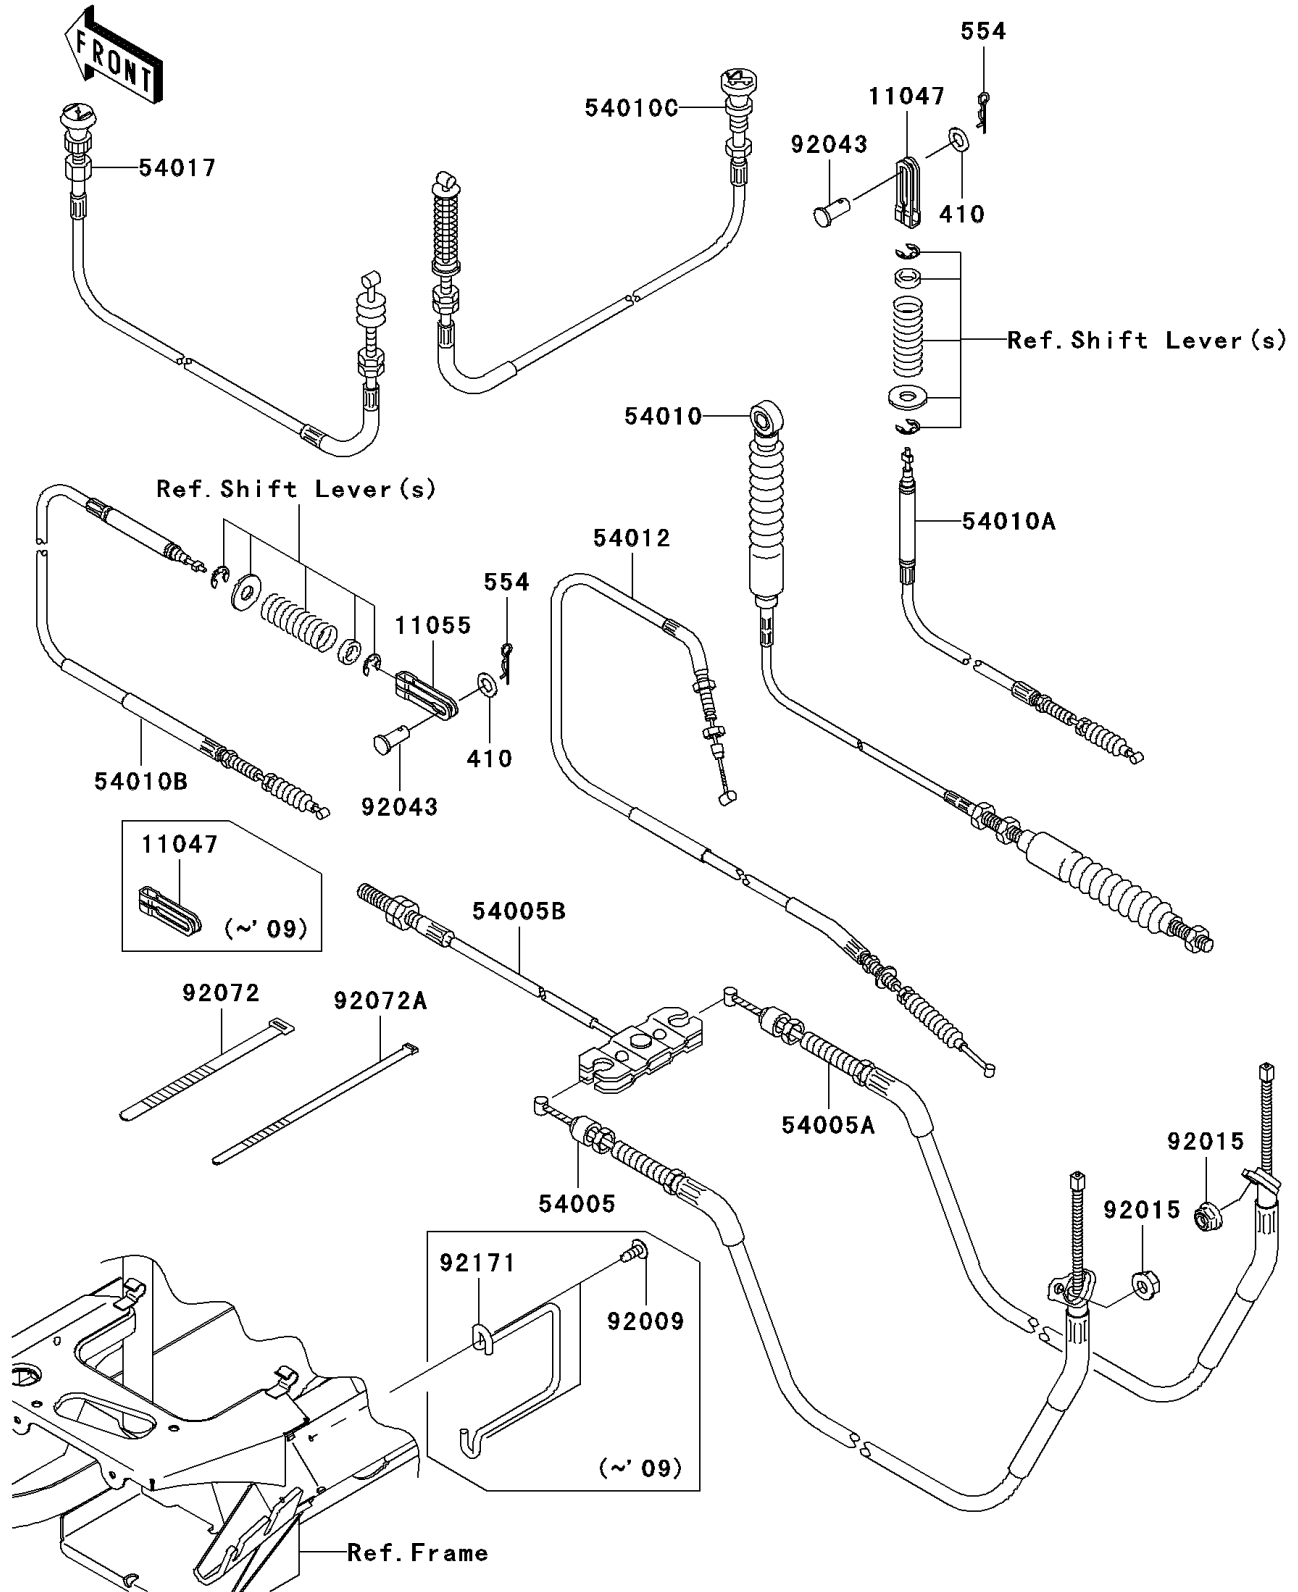

2010 Mule 610 4x4 Realtree APG HD PARTS DIAGRAM

Cables

F2540

2010 Mule 610 4x4 Realtree APG HD PARTS LIST

Cables

ITEM NAME	PART NUMBER	QUANTITY
WASHER-PLAIN-SMALL (Ref # 410)	410AA0600	2
PIN-SNAP (Ref # 554)	554DA0600	2
BRACKET,DIFF LOCK (Ref # 11055)	11055-7505	2
CABLE-BRAKE,PARKING,LH (Ref # 54005)	54005-0007	1
CABLE-BRAKE,PARKING,RH (Ref # 54005A)	54005-0008	1
CABLE-BRAKE,PARKING,FR (Ref # 54005B)	54005-1198	1
CABLE,SHIFT CONTROL (Ref # 54010)	54010-0014	1
CABLE,2-4WD (Ref # 54010A)	54010-0015	1
CABLE,DIFF LOCK (Ref # 54010B)	54010-0017	1
CABLE,HOOD (Ref # 54010C)	54010-0026	1
CABLE-THROTTLE (Ref # 54012)	54012-0127	1
CABLE-STARTER (Ref # 54017)	54017-0012	1
NUT,LOCK,FLANGED,6MM (Ref # 92015)	92015-1339	2
PIN,6X11 (Ref # 92043)	92043-092	2
BAND,L=149 (Ref # 92072)	92072-031	2
BAND,L=188 (Ref # 92072A)	92072-1239	3