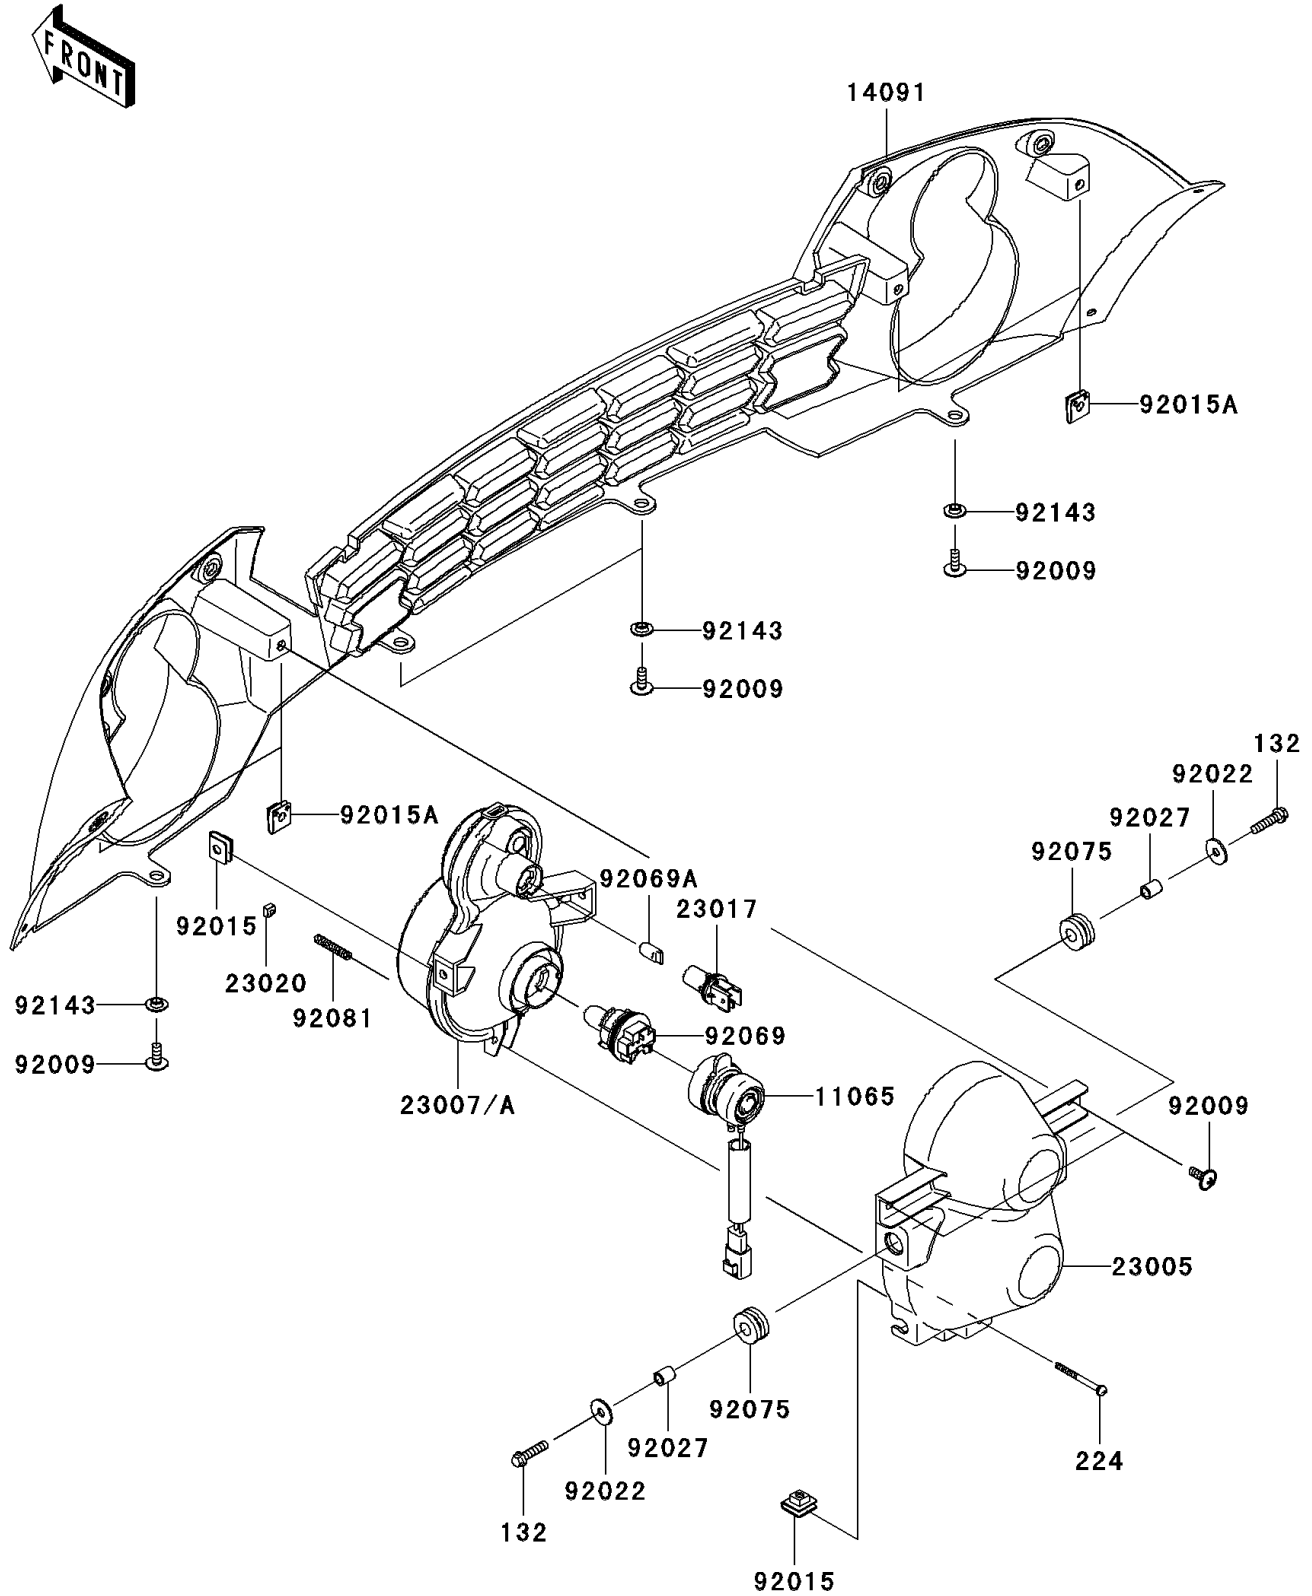

# 2008 Mule 610 4x4 Hardwoods Green HD PARTS DIAGRAM

Headlight(s)

F2710

## 2008 Mule 610 4x4 Hardwoods Green HD PARTS LIST

### Headlight(s)

ITEM NAME	PART NUMBER	QUANTITY
BOLT-FLANGED-SMALL,6X25 (Ref # 132)	132BA0625	4
SCREW-PAN-WP-CROS,4X45 (Ref # 224)	224AA0445	2
CAP,HEAD LAMP (Ref # 11065)	11065-0104	2
COVER,FRONT GRILLE,F.BLACK (Ref # 14091)	14091-0342-6Z	1
BODY-COMP-HEAD LAMP (Ref # 23005)	23005-0005	2
LENS-COMP,HEAD LAMP,LH (Ref # 23007)	23007-0047	1
LENS-COMP,HEAD LAMP,RH (Ref # 23007A)	23007-0048	1
SOCKET,HEAD LAMP (Ref # 23017)	23017-0002	2
NUT,4MM,FOCUS ADJUST (Ref # 23020)	23020-018	2
SCREW,6X16 (Ref # 92009)	92009-1621	8
NUT,6MM (Ref # 92015)	92015-1094	6
NUT,CLAMP,6MM (Ref # 92015A)	92015-1678	4
WASHER,6.5X20X1.6 (Ref # 92022)	92022-125	4
COLLAR,6.8X10X12 (Ref # 92027)	92027-162	4
BULB,12V 30/30W (Ref # 92069)	92069-0012	2
BULB,12V 5W (Ref # 92069A)	92069-0013	2
DAMPER (Ref # 92075)	92075-1690	4
SPRING,FOCUS ADJUST (Ref # 92081)	92081-1896	2
COLLAR (Ref # 92143)	92143-1087	4