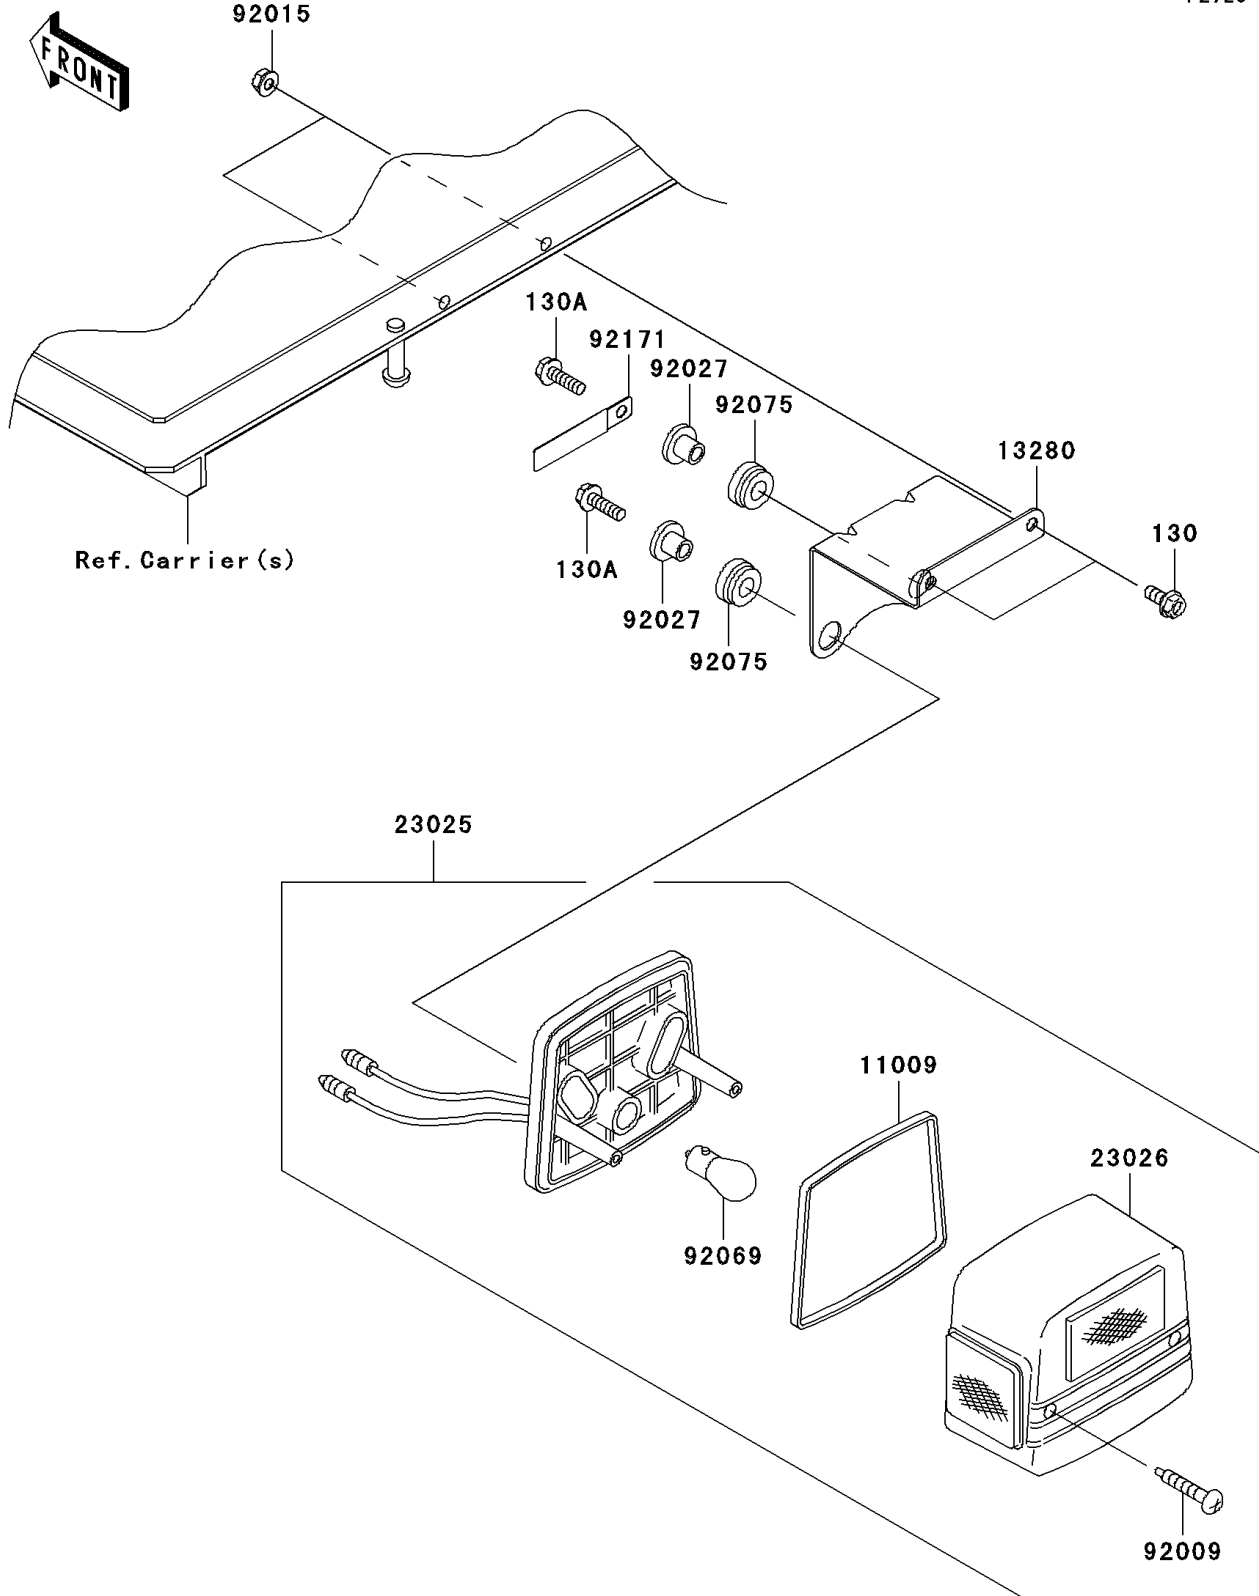

2008 Mule 610 4x4 Hardwoods Green HD PARTS DIAGRAM

Taillight(s)

F2720

2008 Mule 610 4x4 Hardwoods Green HD PARTS LIST

Taillight(s)

ITEM NAME	PART NUMBER	QUANTITY
BOLT-FLANGED,6X14 (Ref # 130)	130BB0614	2
BOLT-FLANGED,6X20 (Ref # 130A)	130BB0620	2
GASKET,TAIL LAMP (Ref # 11009)	11009-1215	1
HOLDER,TAIL LAMP (Ref # 13280)	13280-0079	1
LAMP-TAIL (Ref # 23025)	23025-1042	1
LENS,TAIL LAMP (Ref # 23026)	23026-1019	1
SCREW,TAPPING,4X25 (Ref # 92009)	92009-1069	2
NUT,FLANGED,6MM (Ref # 92015)	92015-1193	2
COLLAR,L=11.1 (Ref # 92027)	92027-194	2
BULB,12V 21/5W (Ref # 92069)	92069-1011	1
DAMPER (Ref # 92075)	92075-277	2
CLAMP (Ref # 92171)	92171-0652	1