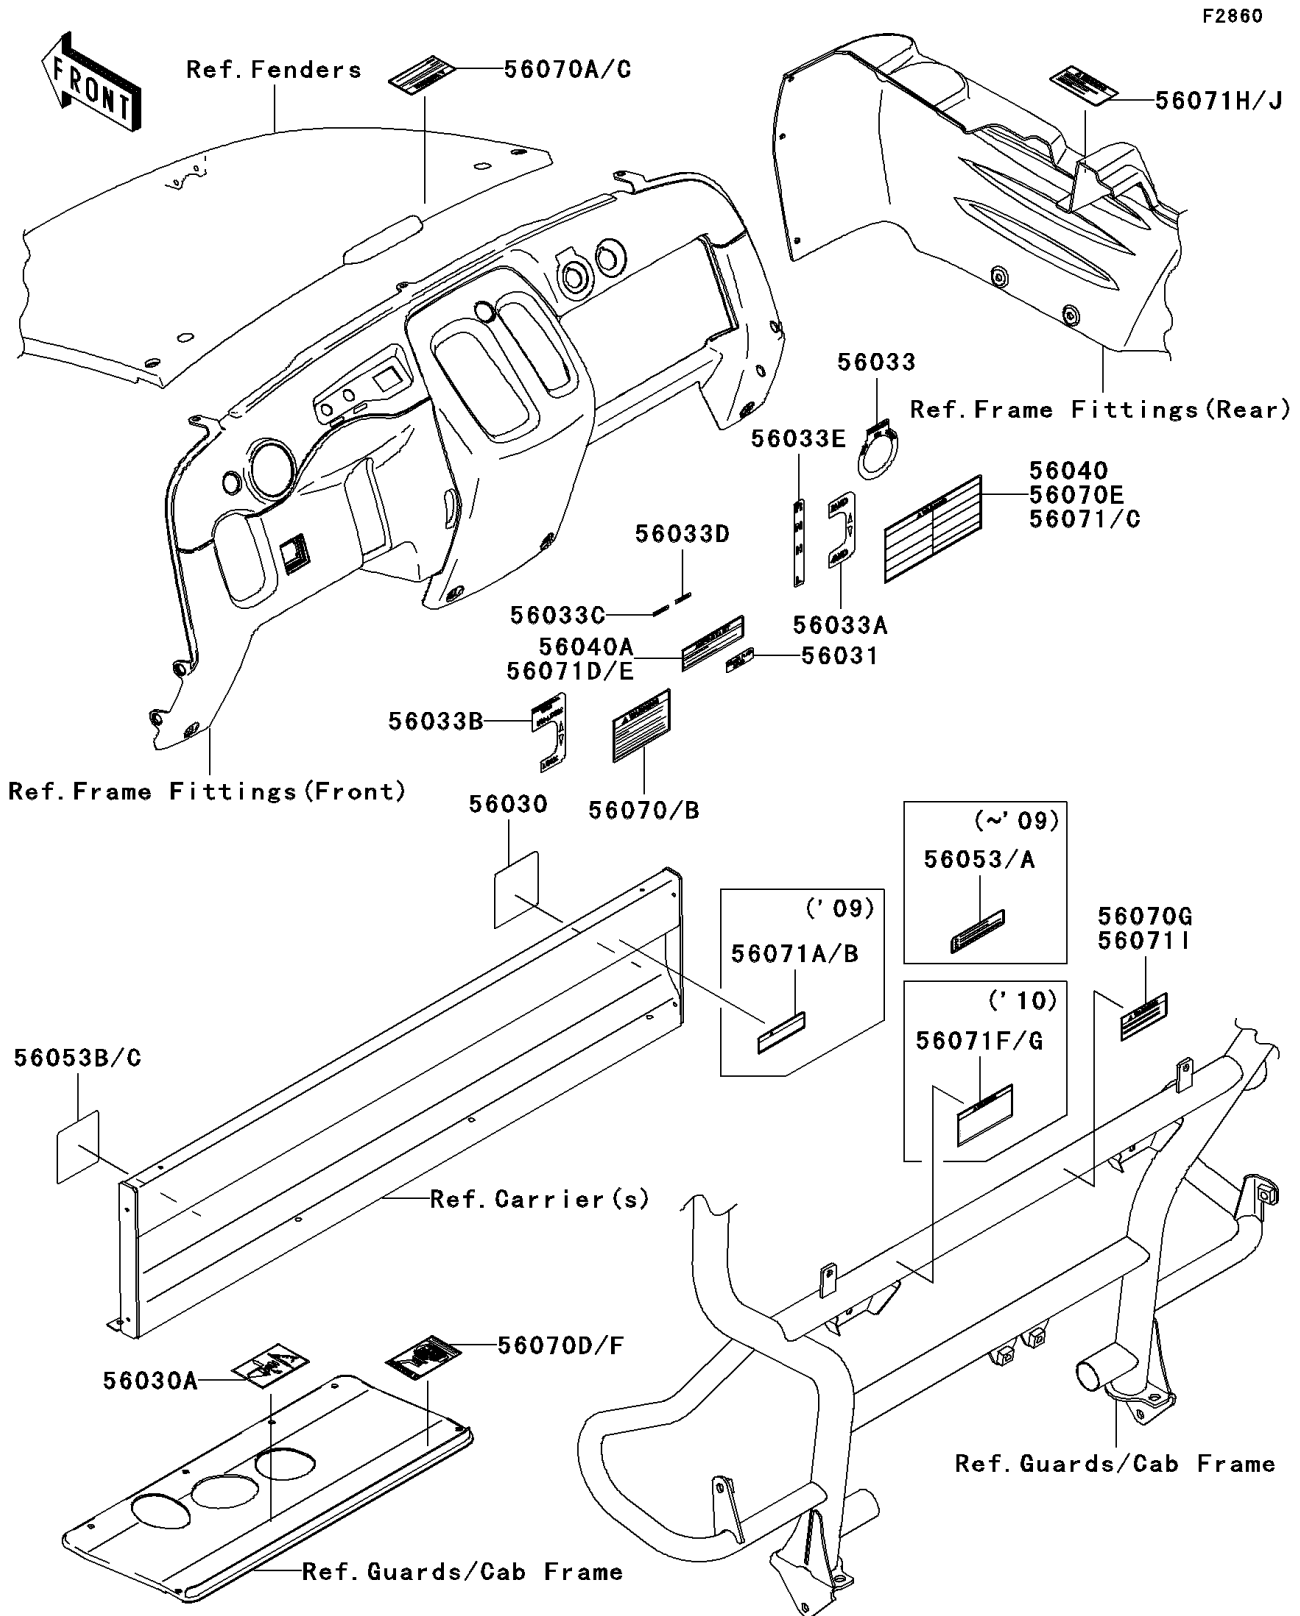

Mule 610 4x4 Hardwoods Green HD PARTS DIAGRAM

Labels

F2860

Mule 610 4x4 Hardwoods Green HD PARTS LIST

Labels

ITEM NAME	PART NUMBER	QUANTITY
LABEL,CARRIER HOOK OPERATION (Ref # 56030)	56030-0081	1
LABEL,OIL GAUGE (Ref # 56030A)	56030-0096	1
LABEL-MANUAL,BRAKE FLUID LEVEL (Ref # 56031)	56031-1818	1
LABEL-MANUAL,IGNITION (Ref # 56033)	56033-0051	1
LABEL-MANUAL,2/4WD (Ref # 56033A)	56033-0052	1
LABEL-MANUAL,DIFF LOCK (Ref # 56033B)	56033-0053	1
LABEL-MANUAL,OIL TEMP (Ref # 56033C)	56033-0054	1
LABEL-MANUAL,PARKING (Ref # 56033D)	56033-0055	1
LABEL-MANUAL,SHIFT (Ref # 56033E)	56033-0056	1
LABEL-WARNING,GENERAL (Ref # 56040)	56040-1339	1
LABEL-WARNING,SHIFT CAUTION (Ref # 56040A)	56040-1342	1
LABEL-SPECIFICATION,CARGO BED (Ref # 56053)	56053-0060	1
LABEL-SPECIFICATION,TIRE ROAD (Ref # 56053B)	56053-0121	1
LABEL-WARNING,OFF-HIGHWAY (Ref # 56070)	56070-0050	1
LABEL-WARNING,BONNET OPERATION (Ref # 56070A)	56070-0053	1
LABEL-WARNING,HOT SURFACES (Ref # 56070D)	56070-1125	1
LABEL-WARNING,BED RAISED (Ref # 56070G)	56070-7515	1
LABEL-WARNING,GASOLINE (Ref # 56071H)	56071-7501	1