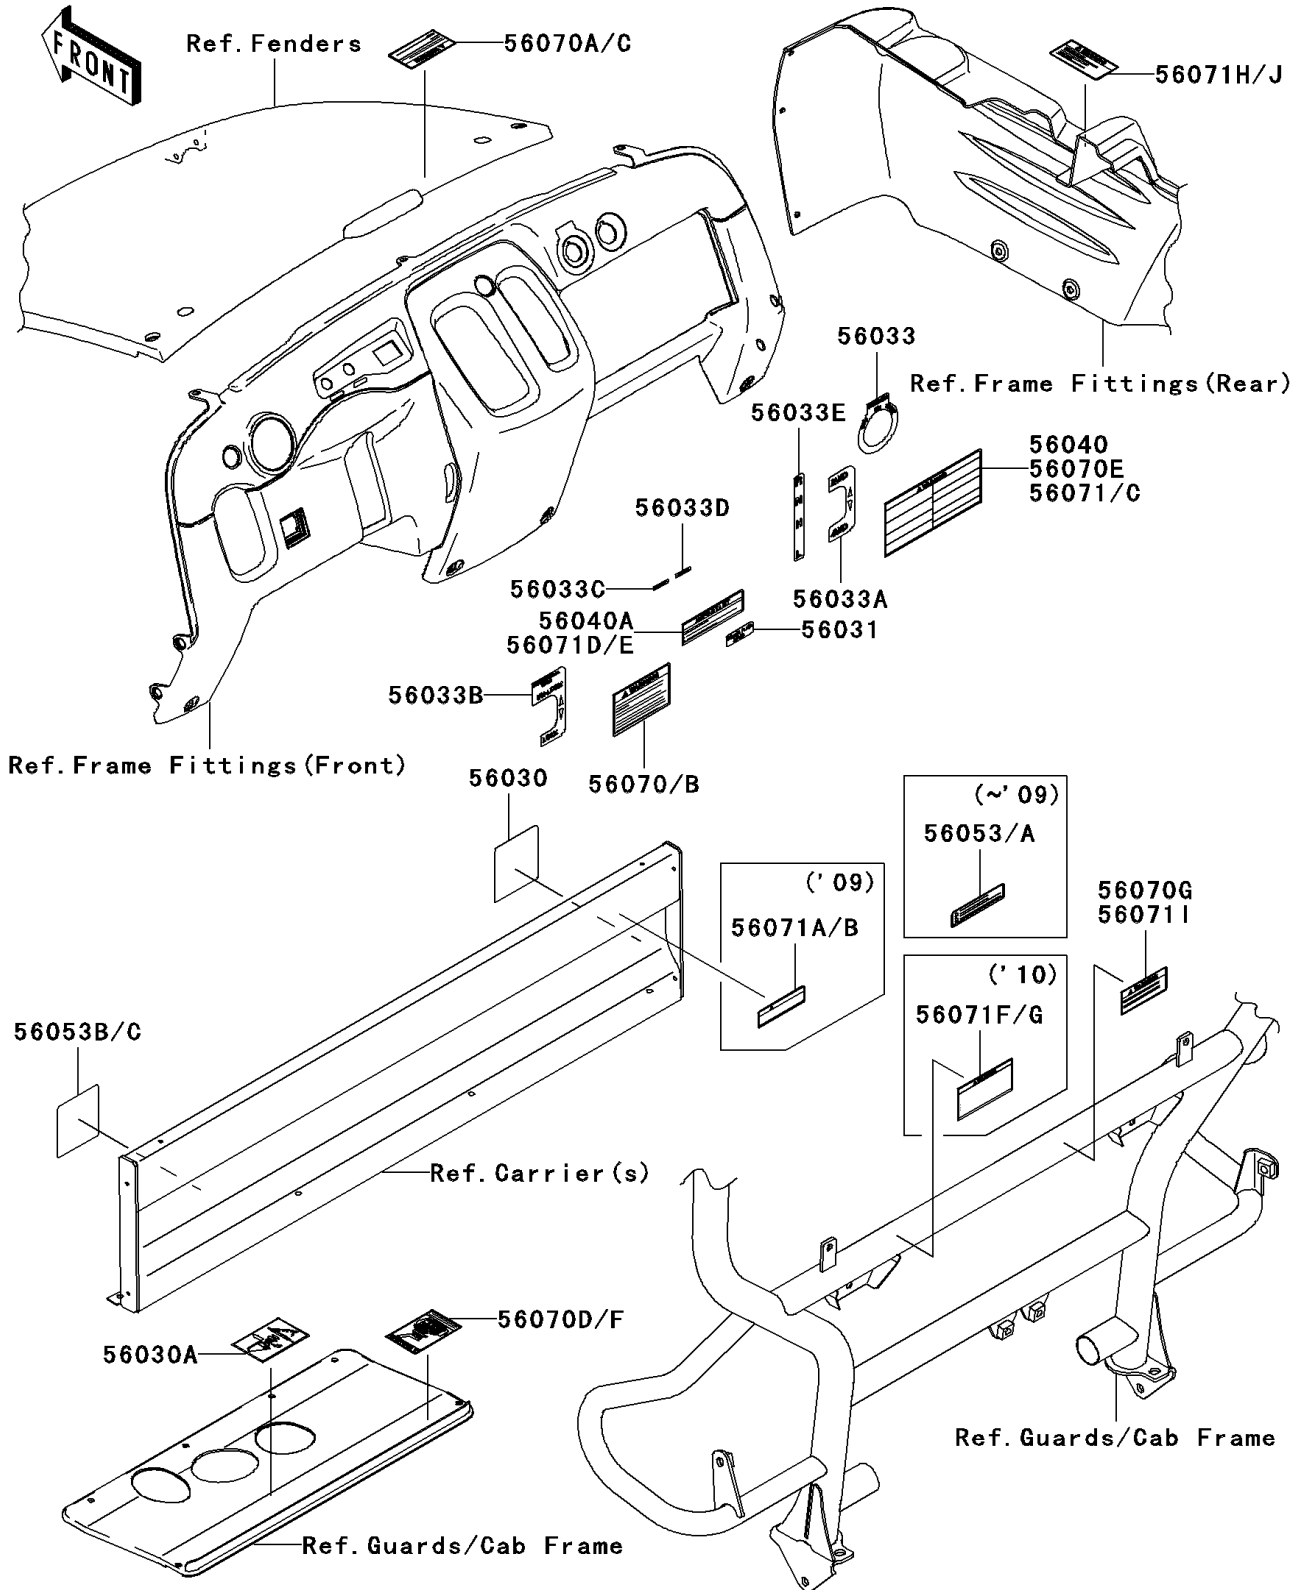

2008 Mule 610 4x4 Hardwoods Green HD PARTS DIAGRAM

Labels

F2860

2008 Mule 610 4x4 Hardwoods Green HD PARTS LIST

Labels

ITEM NAME	PART NUMBER	QUANTITY
LABEL,CARRIER HOOK OPERATION (Ref # 56030)	56030-0081	1
LABEL,OIL GAUGE (Ref # 56030A)	56030-0096	1
LABEL-MANUAL,BRAKE FLUID LEVEL (Ref # 56031)	56031-1818	1
LABEL-MANUAL,IGNITION (Ref # 56033)	56033-0051	1
LABEL-MANUAL,2/4WD (Ref # 56033A)	56033-0052	1
LABEL-MANUAL,DIFF LOCK (Ref # 56033B)	56033-0053	1
LABEL-MANUAL,OIL TEMP (Ref # 56033C)	56033-0054	1
LABEL-MANUAL,PARKING (Ref # 56033D)	56033-0055	1
LABEL-MANUAL,SHIFT (Ref # 56033E)	56033-0056	1
LABEL-WARNING,GENERAL (Ref # 56040)	56040-1339	1
LABEL-WARNING,SHIFT CAUTION (Ref # 56040A)	56040-1342	1
LABEL-SPECIFICATION,CARGO BED (Ref # 56053)	56053-0060	1
LABEL-SPECIFICATION,TIRE ROAD (Ref # 56053B)	56053-0121	1
LABEL-WARNING,OFF-HIGHWAY (Ref # 56070)	56070-0050	1
LABEL-WARNING,BONNET OPERATION (Ref # 56070A)	56070-0053	1
LABEL-WARNING,HOT SURFACES (Ref # 56070D)	56070-1125	1
LABEL-WARNING,BED RAISED (Ref # 56070G)	56070-7515	1
LABEL-WARNING,GASOLINE (Ref # 56071H)	56071-7501	1
LABEL-SPECIFICATION,CARGO BED (Ref # 56053A)	56053-0066	1
LABEL-SPECIFICATION,TIRE ROAD (Ref # 56053C)	56053-0122	1
LABEL,OFF-HIGHWAY(FRENCH) (Ref # 56070B)	56070-0055	1
LABEL,GENERAL(FRENCH) (Ref # 56070E)	56070-1206	1
LABEL,HOT SURFACES(FRENCH) (Ref # 56070F)	56070-1234	1
LABEL,BED RAISED(FRENCH) (Ref # 56071I)	56071-7504	1
LABEL,GASOLINE(FRENCH) (Ref # 56071J)	56071-7505	1