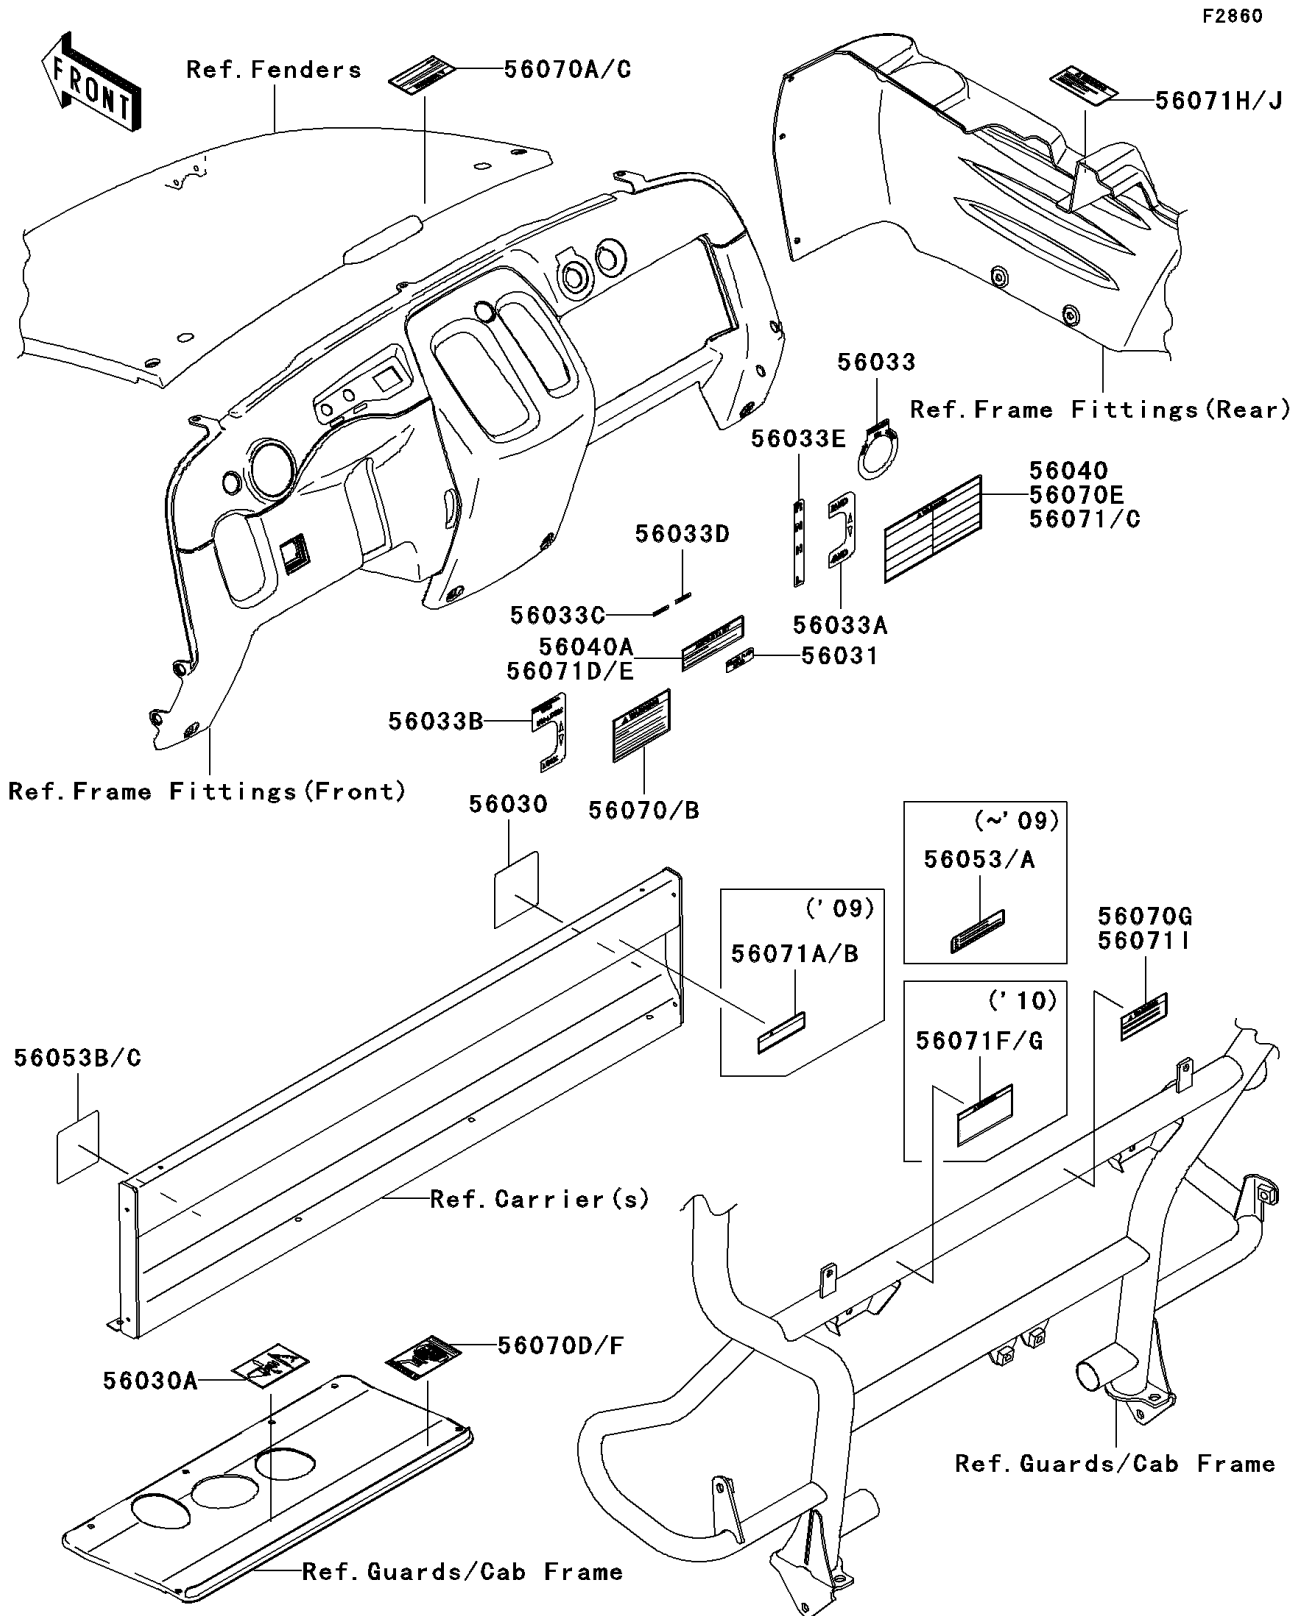

2010 Mule 610 4x4 Realtree APG HD PARTS DIAGRAM

Labels

2010 Mule 610 4x4 Realtree APG HD PARTS LIST

Labels

ITEM NAME	PART NUMBER	QUANTITY
LABEL,CARRIER HOOK OPERATION (Ref # 56030)	56030-0081	1
LABEL,OIL GAUGE (Ref # 56030A)	56030-0096	1
LABEL-MANUAL,BRAKE FLUID LEVEL (Ref # 56031)	56031-1818	1
LABEL-MANUAL,IGNITION (Ref # 56033)	56033-0051	1
LABEL-MANUAL,2/4WD (Ref # 56033A)	56033-0052	1
LABEL-MANUAL,DIFF LOCK (Ref # 56033B)	56033-0053	1
LABEL-MANUAL,OIL TEMP (Ref # 56033C)	56033-0054	1
LABEL-MANUAL,PARKING (Ref # 56033D)	56033-0055	1
LABEL-MANUAL,SHIFT (Ref # 56033E)	56033-0056	1
LABEL-SPECIFICATION,TIRE ROAD (Ref # 56053B)	56053-0121	1
LABEL-WARNING,OFF-HIGHWAY (Ref # 56070)	56070-0050	1
LABEL-WARNING,BONNET OPERATION (Ref # 56070A)	56070-0053	1
LABEL-WARNING,HOT SURFACES (Ref # 56070D)	56070-1125	1
LABEL-WARNING,BED RAISED (Ref # 56070G)	56070-7515	1
LABEL-WARNING,GENERAL (Ref # 56071)	56071-0101	1
LABEL-WARNING,SHIFT NOTICE (Ref # 56071D)	56071-0132	1
LABEL-WARNING,GASOLINE (Ref # 56071F)	56071-0134	1
LABEL-WARNING,GASOLINE (Ref # 56071H)	56071-7501	1
LABEL-SPECIFICATION,TIRE ROAD (Ref # 56053C)	56053-0122	1
LABEL,OFF-HIGHWAY(FRENCH) (Ref # 56070B)	56070-0055	1
LABEL-WARNING,BONNET OPERATION (Ref # 56070C)	56070-0058	1
LABEL,HOT SURFACES(FRENCH) (Ref # 56070F)	56070-1234	1
LABEL-WARNING,GENERAL(FRENCH) (Ref # 56071C)	56071-0109	1
LABEL-WARNING,SHIFT NOTICE,FR (Ref # 56071E)	56071-0133	1
LABEL-WARNING,GASOLINE,FR (Ref # 56071G)	56071-0135	1
LABEL,BED RAISED(FRENCH) (Ref # 56071I)	56071-7504	1
LABEL,GASOLINE(FRENCH) (Ref # 56071J)	56071-7505	1