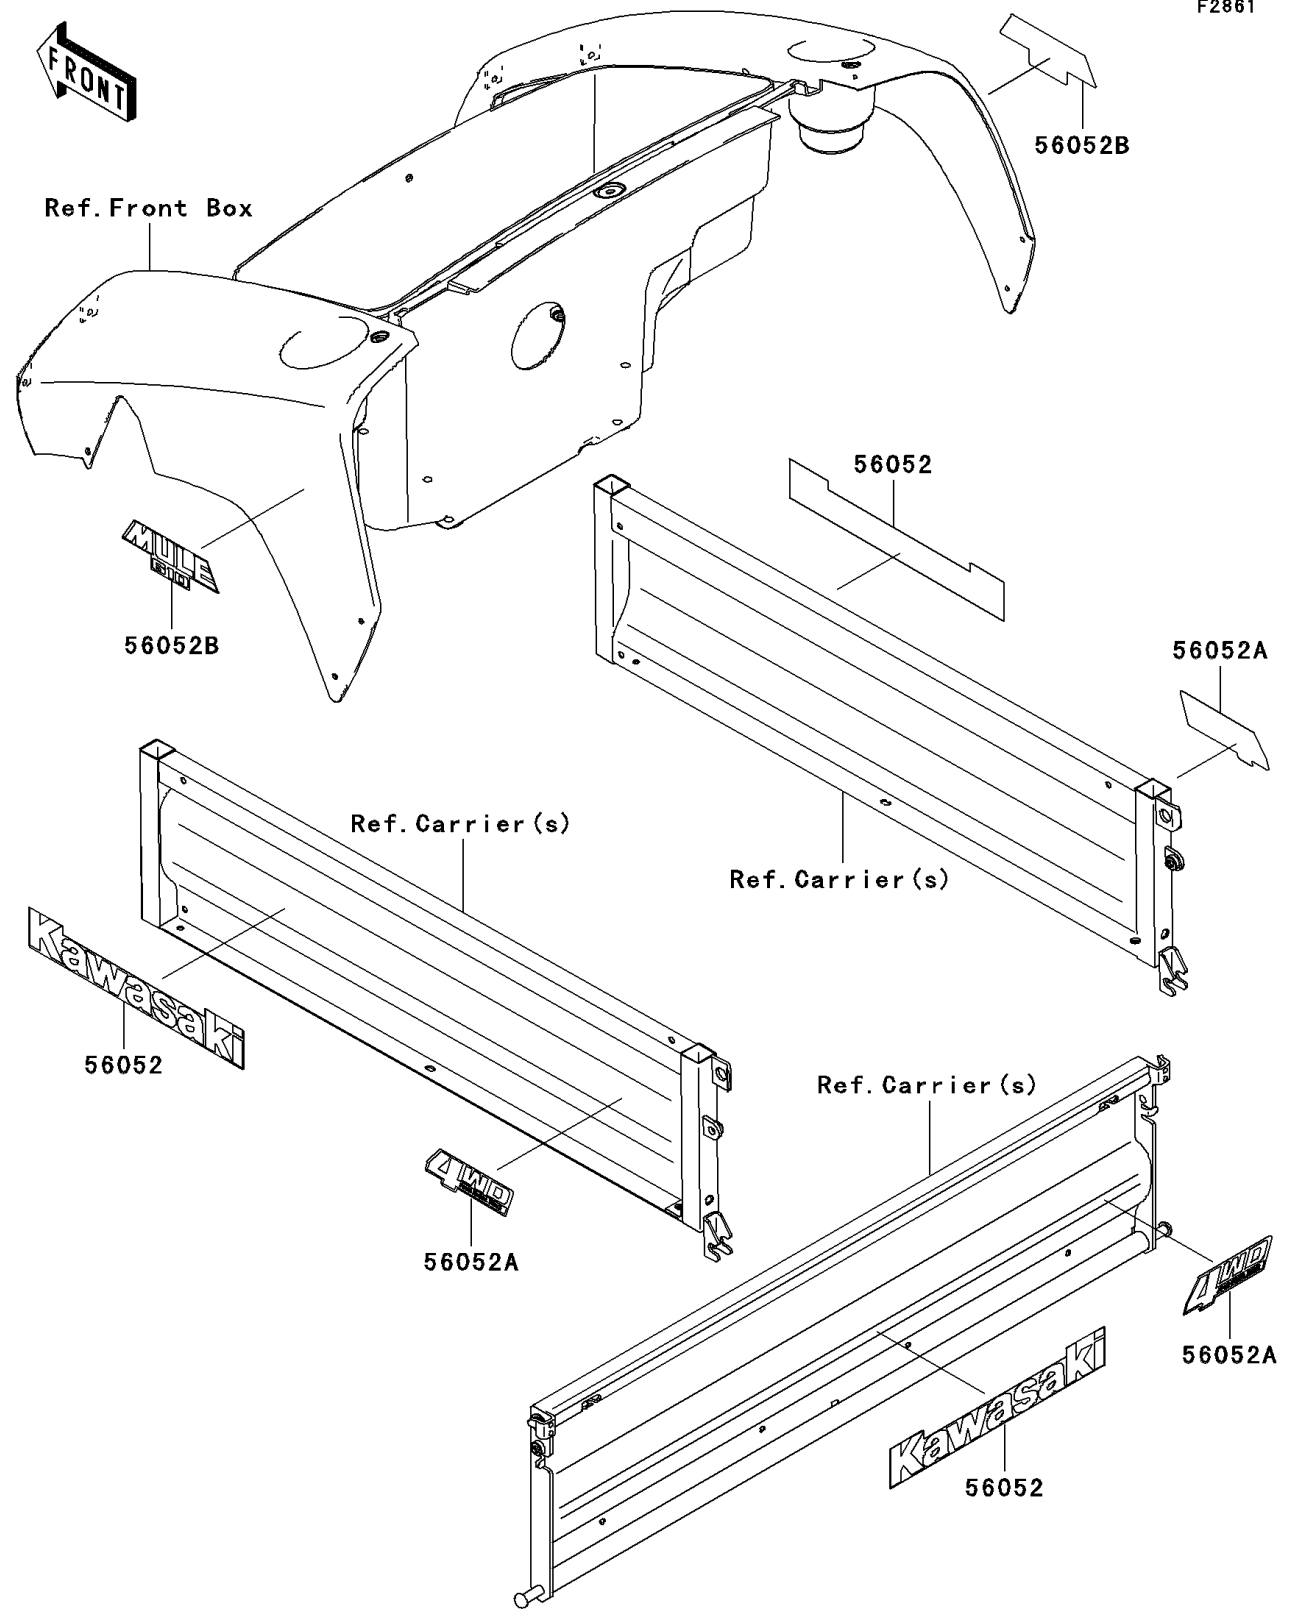

Mule 610 4x4 Hardwoods Green HD PARTS DIAGRAM

Decals

F2861

Mule 610 4x4 Hardwoods Green HD PARTS LIST

Decals

ITEM NAME	PART NUMBER	QUANTITY
MARK,SIDE PLATE,KAWASAKI (Ref # 56052)	56052-0105	3
MARK,SIDE PLATE,4WD (Ref # 56052A)	56052-0106	3
MARK,FR FENDER,MULE 610 (Ref # 56052B)	56052-0475	2