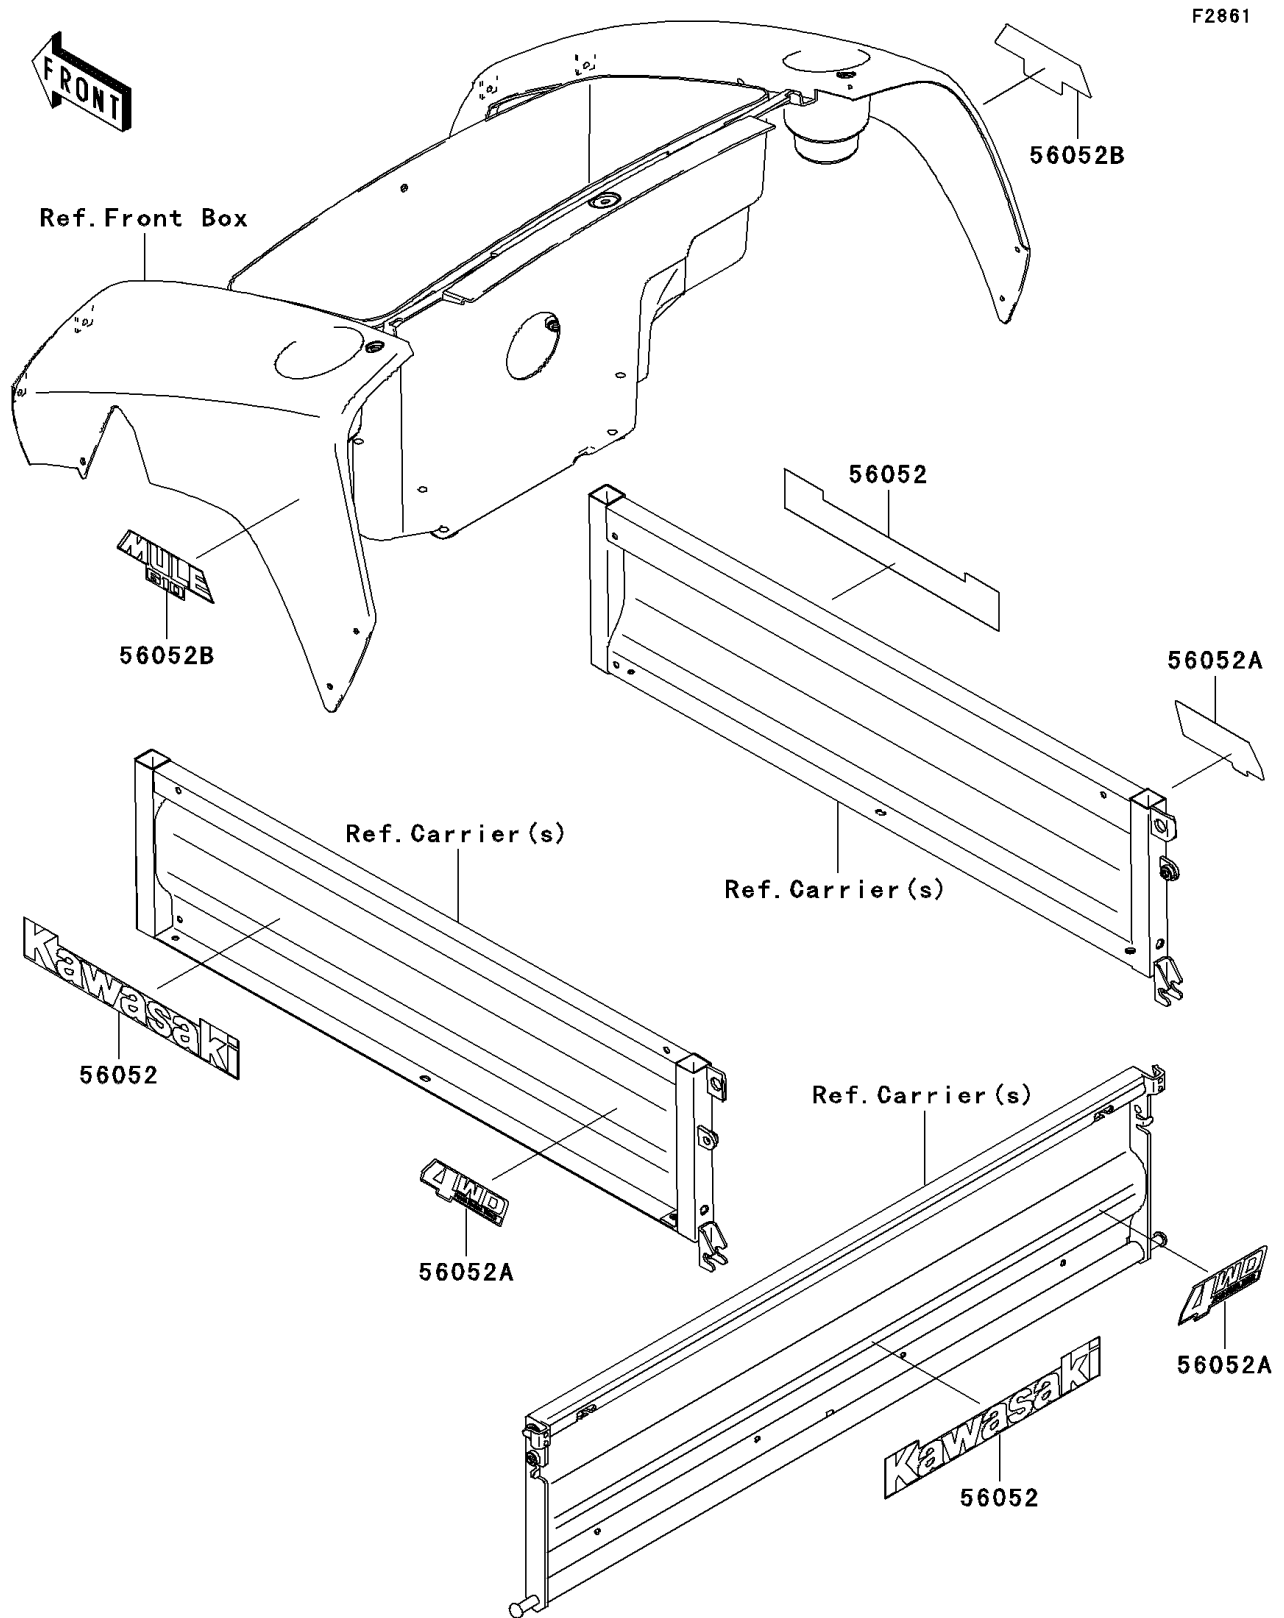

# 2008 Mule 610 4x4 Hardwoods Green HD PARTS DIAGRAM

Decals

## 2008 Mule 610 4x4 Hardwoods Green HD PARTS LIST

### Decals

ITEM NAME	PART NUMBER	QUANTITY
MARK,SIDE PLATE,KAWASAKI (Ref # 56052)	56052-0105	3
MARK,SIDE PLATE,4WD (Ref # 56052A)	56052-0106	3
MARK,FR FENDER,MULE 610 (Ref # 56052B)	56052-0475	2