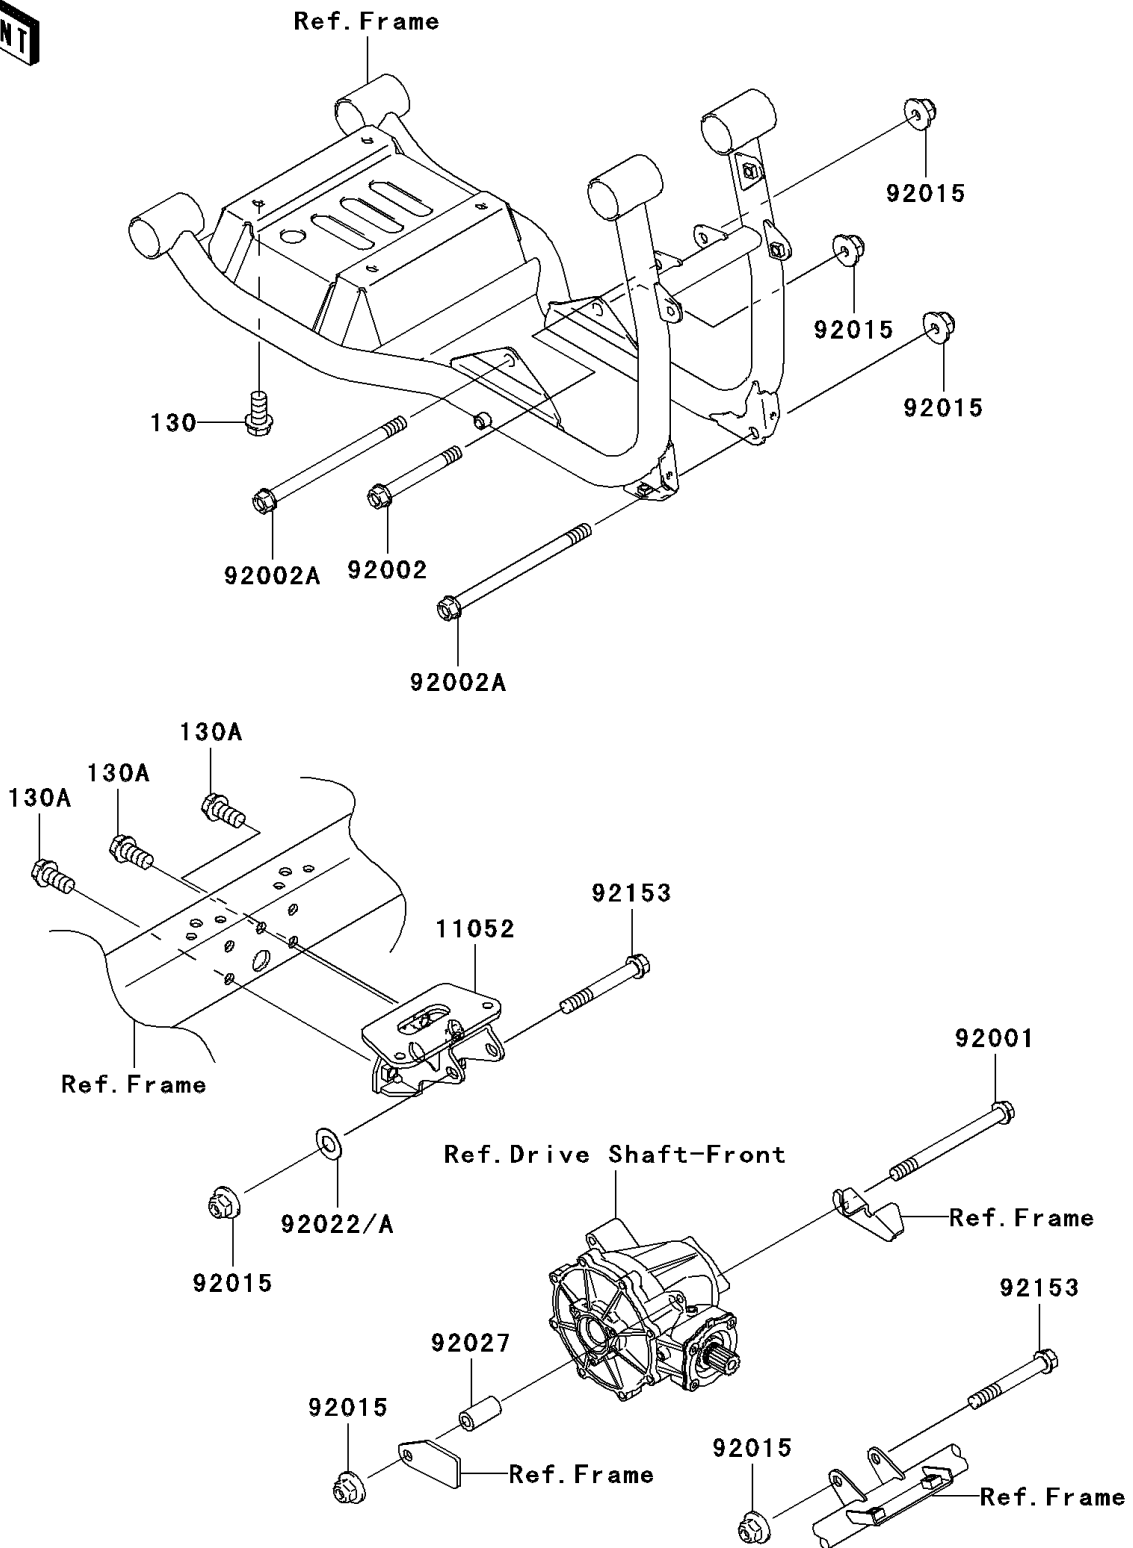

Mule 3010 Trans4x4 PARTS DIAGRAM

Engine Mount

F2122

Mule 3010 Trans4x4 PARTS LIST

Engine Mount

ITEM NAME	PART NUMBER	QUANTITY
-----------	-------------	----------