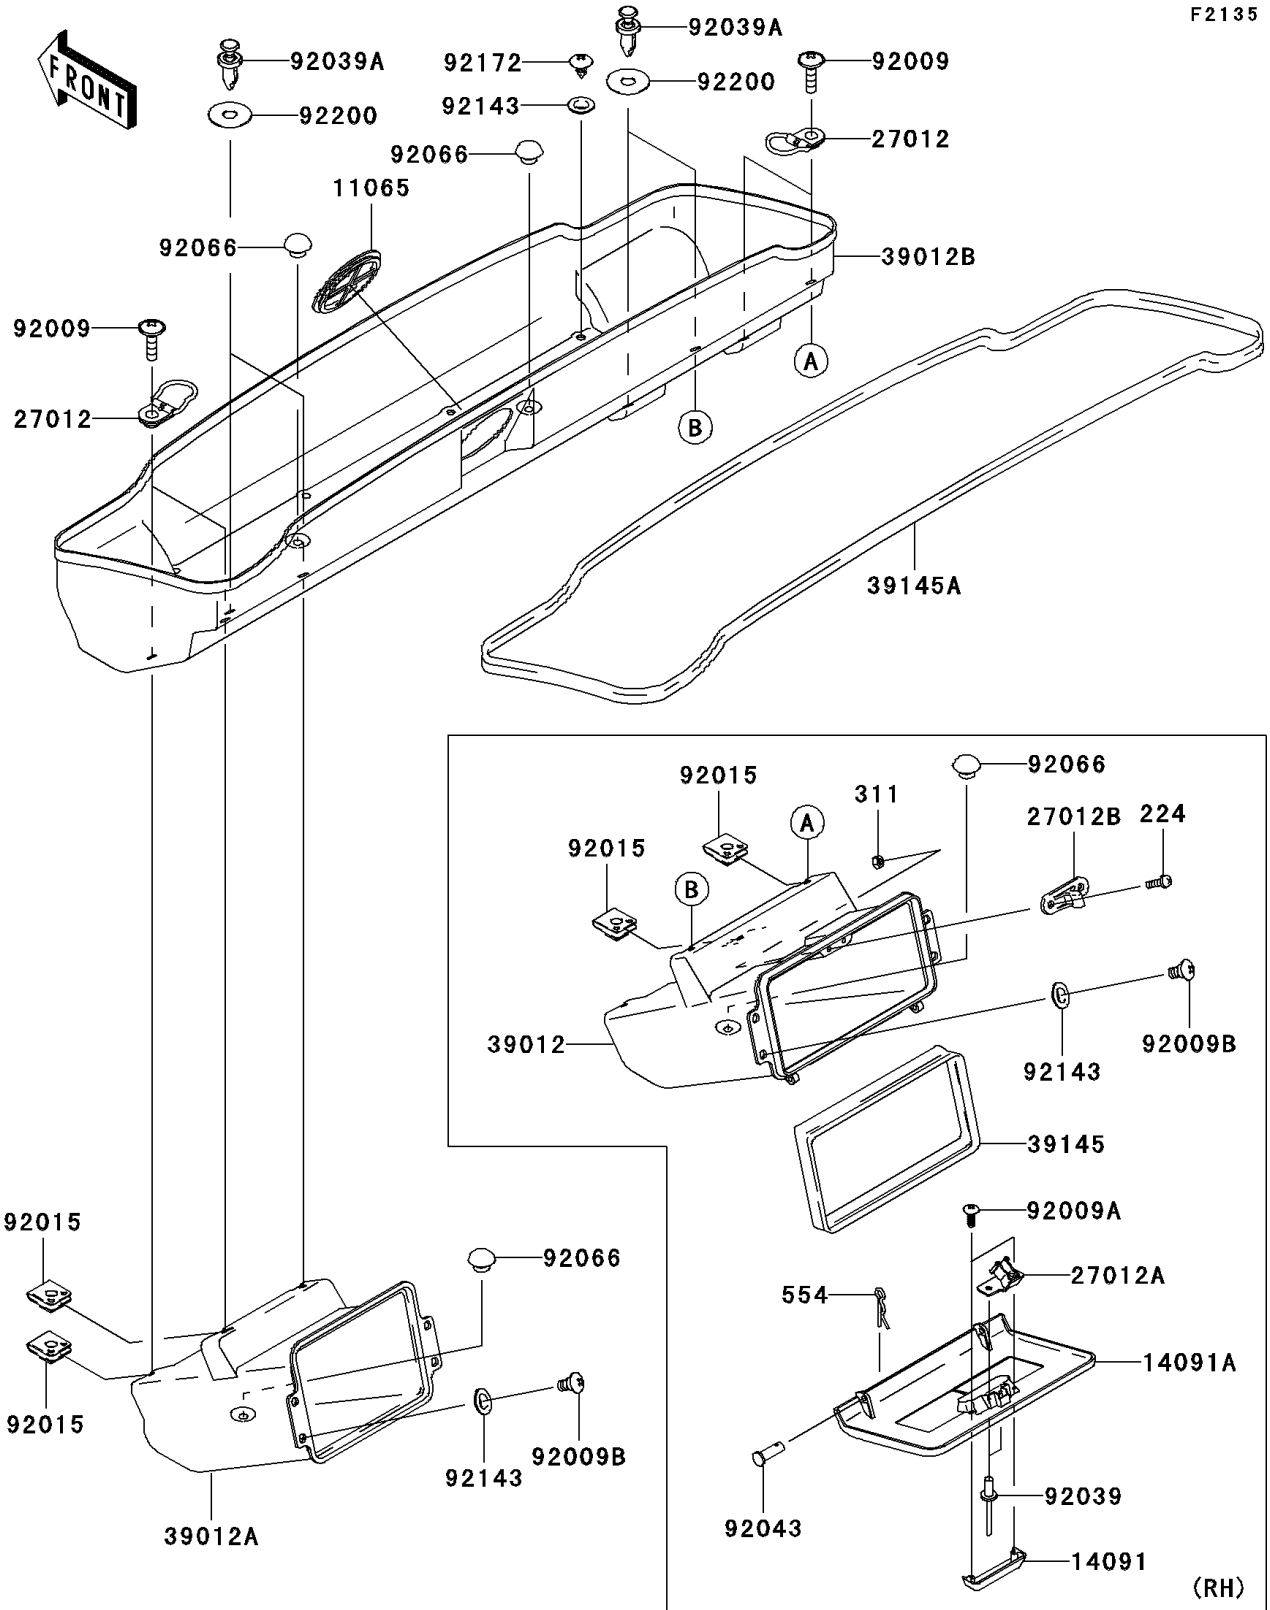

2008 Mule 3010 Trans4x4 PARTS DIAGRAM

Front Box

F2135

2008 Mule 3010 Trans4x4 PARTS LIST

Front Box

ITEM NAME	PART NUMBER	QUANTITY
SCREW-PAN-WP-CROS,4X12 (Ref # 224)	224AB0412	2
NUT-HEX (Ref # 311)	311C0400	2
PIN-SNAP (Ref # 554)	554A0600	2
CAP,F.BLACK (Ref # 11065)	11065-1053-6Z	1
COVER,STORAGE GRIP,GRAY (Ref # 14091)	14091-1228-284	1
COVER,CONTROL PANEL,GRAY (Ref # 14091A)	14091-1399-284	1
HOOK (Ref # 27012)	27012-1577	4
HOOK (Ref # 27012A)	27012-1607	1
HOOK (Ref # 27012B)	27012-1612	1
CASE-STORAGE,RH,GRAY (Ref # 39012)	39012-1061-284	1
CASE-STORAGE,LH,GRAY (Ref # 39012A)	39012-1062-284	1
CASE-STORAGE,CNT (Ref # 39012B)	39012-1066	1
TRIM-SEAL,L=774 (Ref # 39145)	39145-1130	1
TRIM-SEAL,L=2805 (Ref # 39145A)	39145-1132	1
SCREW,6X22,BLACK (Ref # 92009)	92009-1256	4
SCREW,TAPPING,4X12 (Ref # 92009A)	92009-1444	2
SCREW,6X16 (Ref # 92009B)	92009-1621	8
NUT,CLAMP,6MM (Ref # 92015)	92015-1678	4
RIVET (Ref # 92039)	92039-1041	2
RIVET (Ref # 92039A)	92039-1229	4
PIN,6X14.5 (Ref # 92043)	92043-125	2
PLUG (Ref # 92066)	92066-1485	4
COLLAR (Ref # 92143)	92143-1087	12
SCREW,TAPPING,6X12 (Ref # 92172)	92172-0003	4
WASHER,8.5X26X0.8 (Ref # 92200)	92200-1567	4