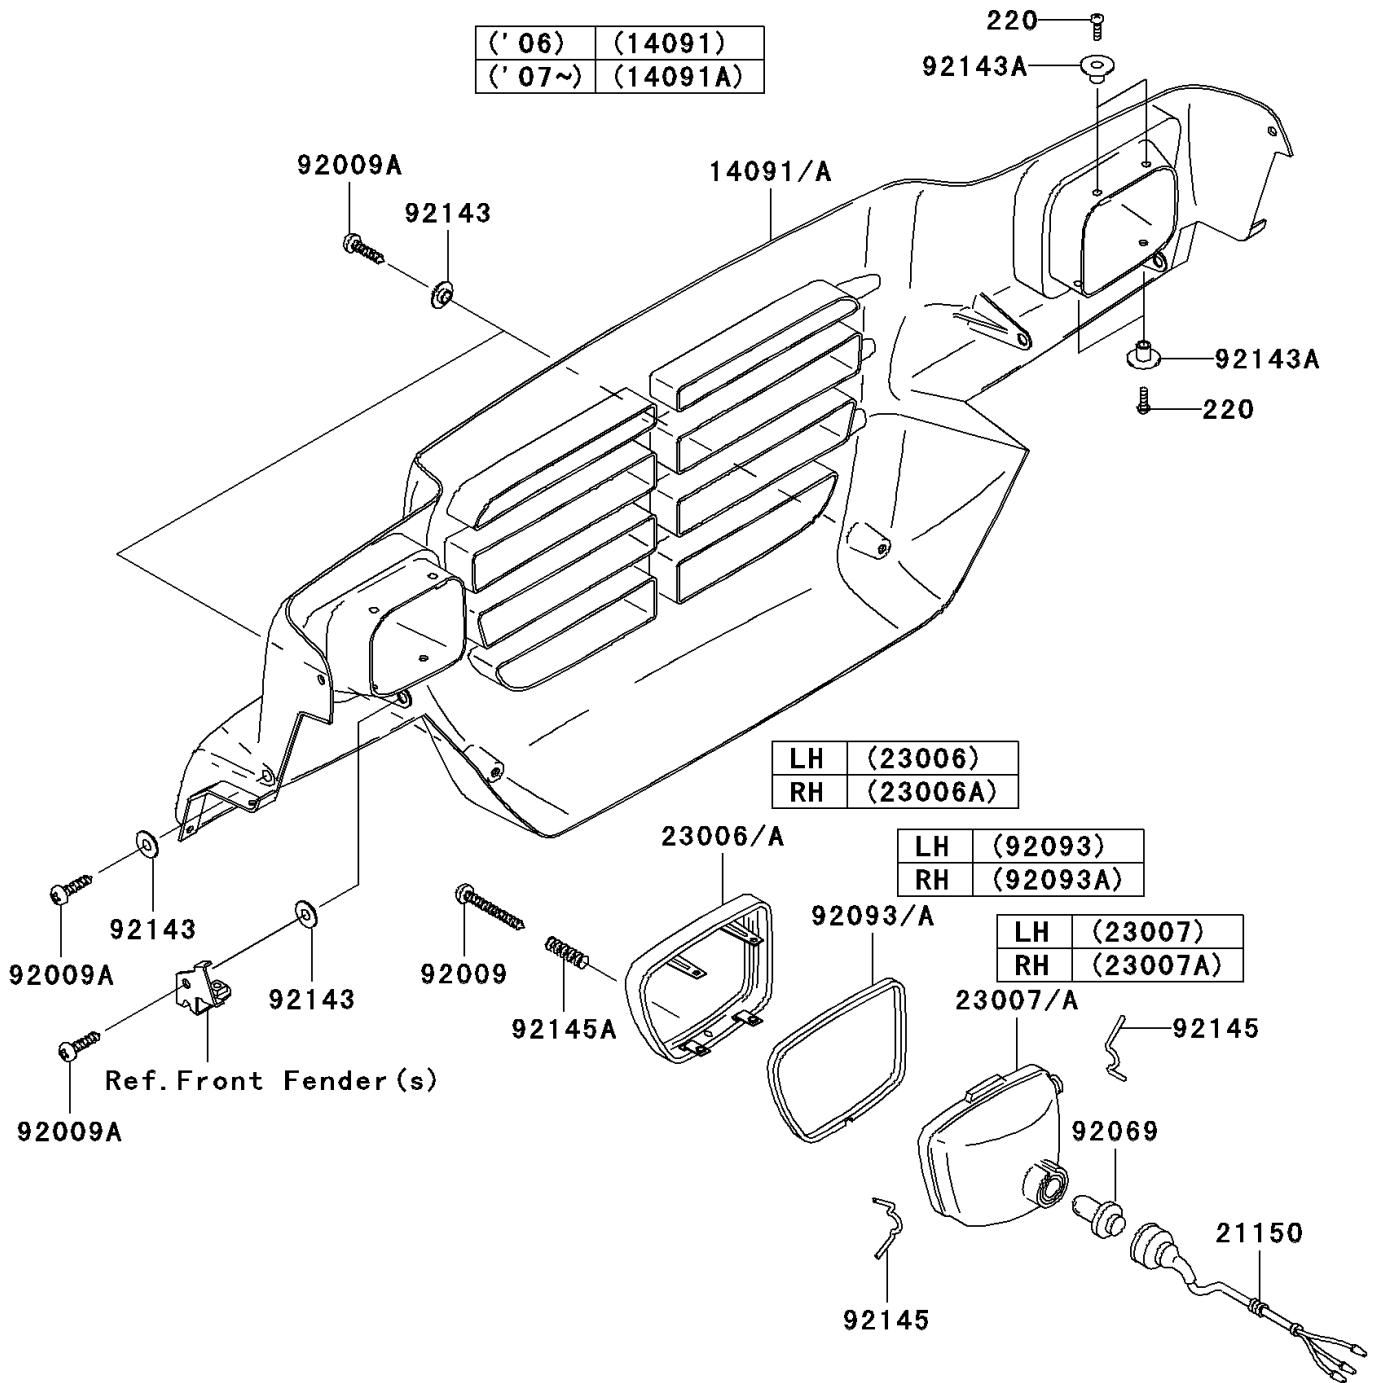

Mule 3010 Trans4x4 PARTS DIAGRAM

Headlight(s)

F2710

Mule 3010 Trans4x4 PARTS LIST

Headlight(s)

ITEM NAME	PART NUMBER	QUANTITY
SCREW-PAN-CROSS,5X16 (Ref # 220)	220AB0516	8
COVER,FRONT GRIL,F.BLACK (Ref # 14091)	14091-1225-6Z	1
CORD-ASSY,HEAD LAMP (Ref # 21150)	21150-1060	2
RIM-LAMP,LH (Ref # 23006)	23006-1075	1
RIM-LAMP,RH (Ref # 23006A)	23006-1076	1
LENS-COMP,HEAD LAMP,LH (Ref # 23007)	23007-1354	1
LENS-COMP,HEAD LAMP,RH (Ref # 23007A)	23007-1355	1
SCREW,TAPPING,4X30 (Ref # 92009)	92009-1139	2
SCREW,6X16 (Ref # 92009A)	92009-1621	6
BULB,12V 30/30W (Ref # 92069)	92069-1080	2
SEAL,HEAD LAMP,LH (Ref # 92093)	92093-1481	1
SEAL,HEAD LAMP,RH (Ref # 92093A)	92093-1482	1
COLLAR (Ref # 92143)	92143-1087	6
COLLAR (Ref # 92143A)	92143-1234	8
SPRING (Ref # 92145)	92145-1190	4
SPRING (Ref # 92145A)	92145-1230	2