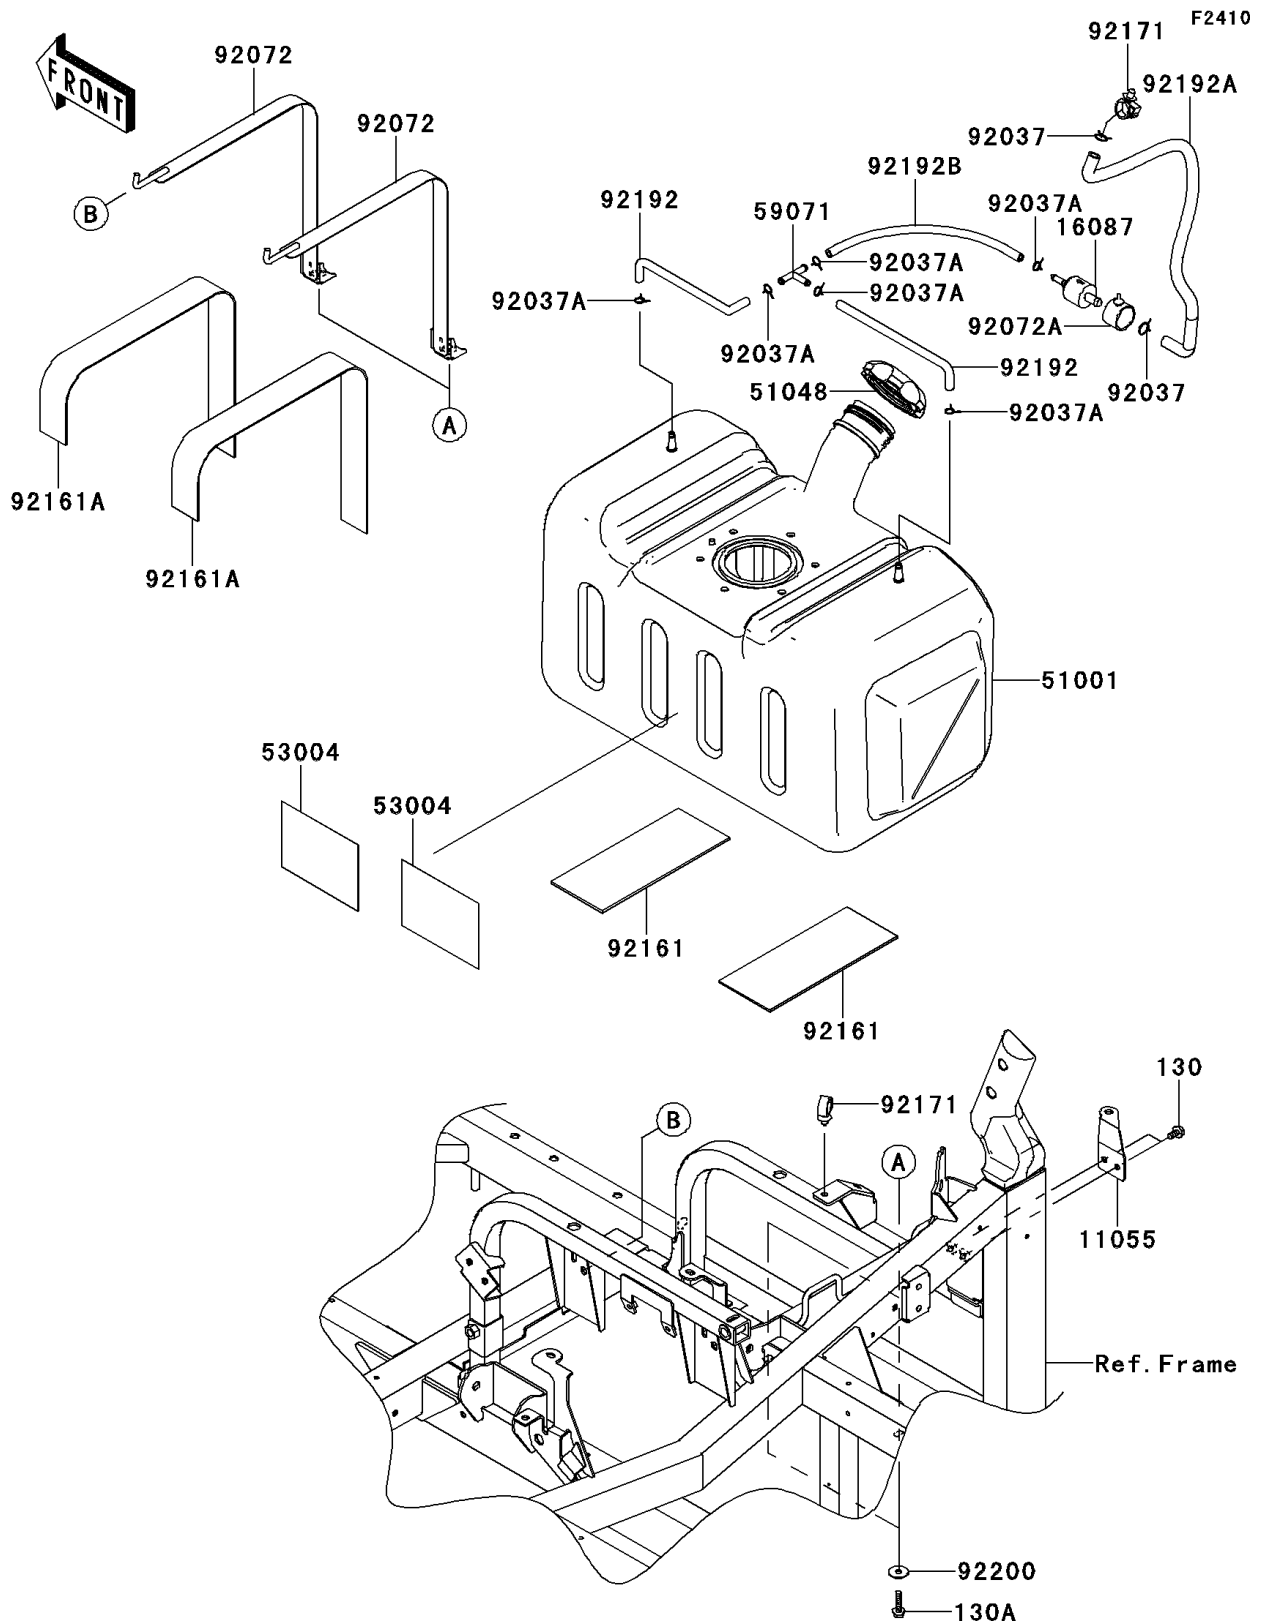

2010 Teryx® 750 FI 4x4 Sport PARTS DIAGRAM

Fuel Tank

2010 Teryx® 750 FI 4x4 Sport PARTS LIST

Fuel Tank

ITEM NAME	PART NUMBER	QUANTITY
BOLT-FLANGED,6X12 (Ref # 130)	130BA0612	2
BOLT-FLANGED,6X25 (Ref # 130A)	130BA0625	2
BRACKET,BREATHER TUBE (Ref # 11055)	11055-1554	1
VALVE-CHECK (Ref # 16087)	16087-0002	1
TANK-COMP-FUEL (Ref # 51001)	51001-0291	1
CAP-ASSY-TANK,FUEL (Ref # 51048)	51048-0028	1
MAT,FUEL TANK (Ref # 53004)	53004-0050	2
JOINT (Ref # 59071)	59071-3705	1
CLAMP,HOSE CLIP (Ref # 92037)	92037-1181	2
CLAMP,TUBE (Ref # 92037A)	92037-1461	6
BAND,FUEL TANK (Ref # 92072)	92072-0132	2
BAND (Ref # 92072A)	92072-1438	1
DAMPER (Ref # 92161)	92161-0743	2
DAMPER,FUEL TANK (Ref # 92161A)	92161-0794	2
CLAMP (Ref # 92171)	92171-0453	2
TUBE,BREATHER (Ref # 92192)	92192-0773	2
TUBE,BREATHER (Ref # 92192A)	92192-0775	1
TUBE,BREATHER (Ref # 92192B)	92192-0814	1
WASHER,6.5X22X1.6 (Ref # 92200)	92200-1087	2