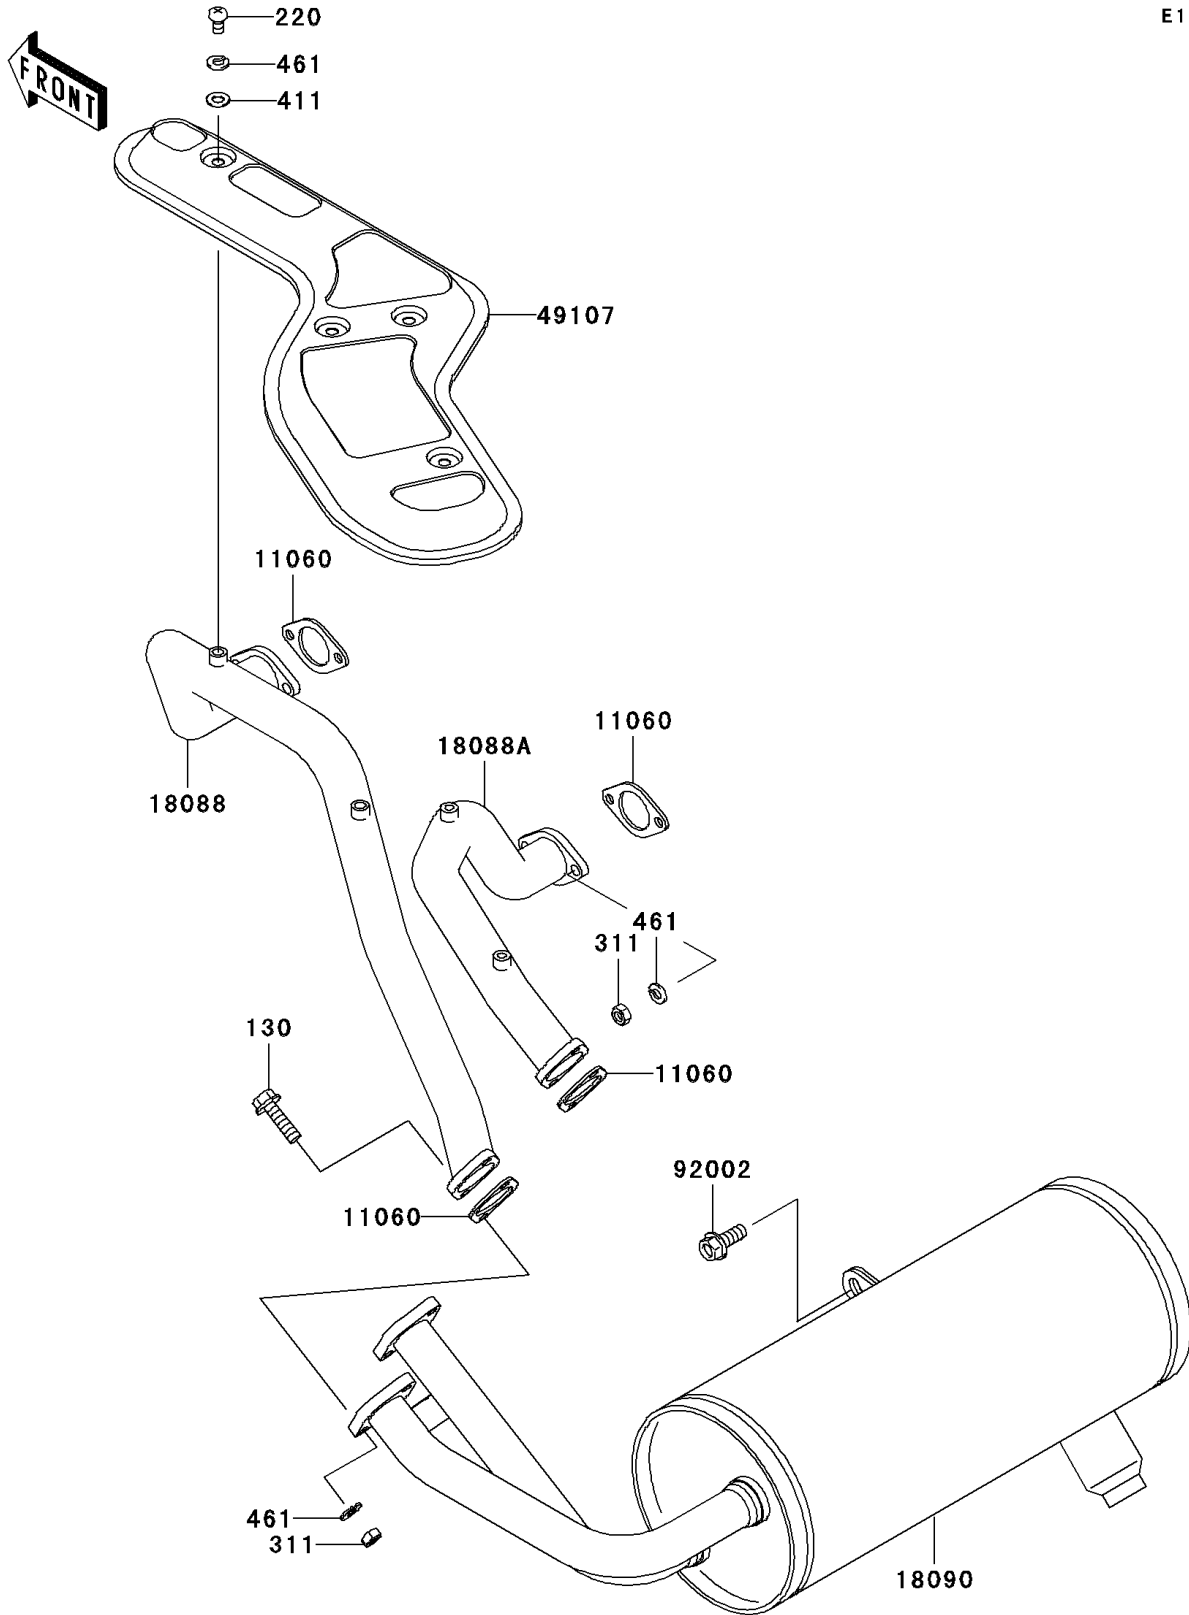

2008 Mule 3010 Trans4x4 Hardwoods Green HD PARTS DIAGRAM

Muffler(s)

E1140

2008 Mule 3010 Trans4x4 Hardwoods Green HD PARTS LIST

Muffler(s)

| ITEM NAME | PART NUMBER | QUANTITY |
|-----------------------------------|-------------|----------|
| BOLT-FLANGED,6X25 (Ref # 130) | 130BA0625 | 4 |
| SCREW-PAN-CROSS,6X10 (Ref # 220) | 220AB0610 | 4 |
| NUT-HEX,6MM (Ref # 311) | 311G0600 | 8 |
| WASHER-PLAIN,6MM (Ref # 411) | 411B0600 | 4 |
| WASHER-SPRING,6MM (Ref # 461) | 461F0600 | 12 |
| GASKET,EXHAUST PIPE (Ref # 11060) | 11060-2079 | 4 |
| PIPE-EXHAUST,FR (Ref # 18088) | 18088-1155 | 1 |
| PIPE-EXHAUST,RR (Ref # 18088A) | 18088-1156 | 1 |
| BODY-COMP-MUFFLER (Ref # 18090) | 18090-1912 | 1 |
| COVER-EXHAUST PIPE (Ref # 49107) | 49107-1211 | 1 |
| BOLT,8X20 (Ref # 92002) | 92002-1250 | 3 |