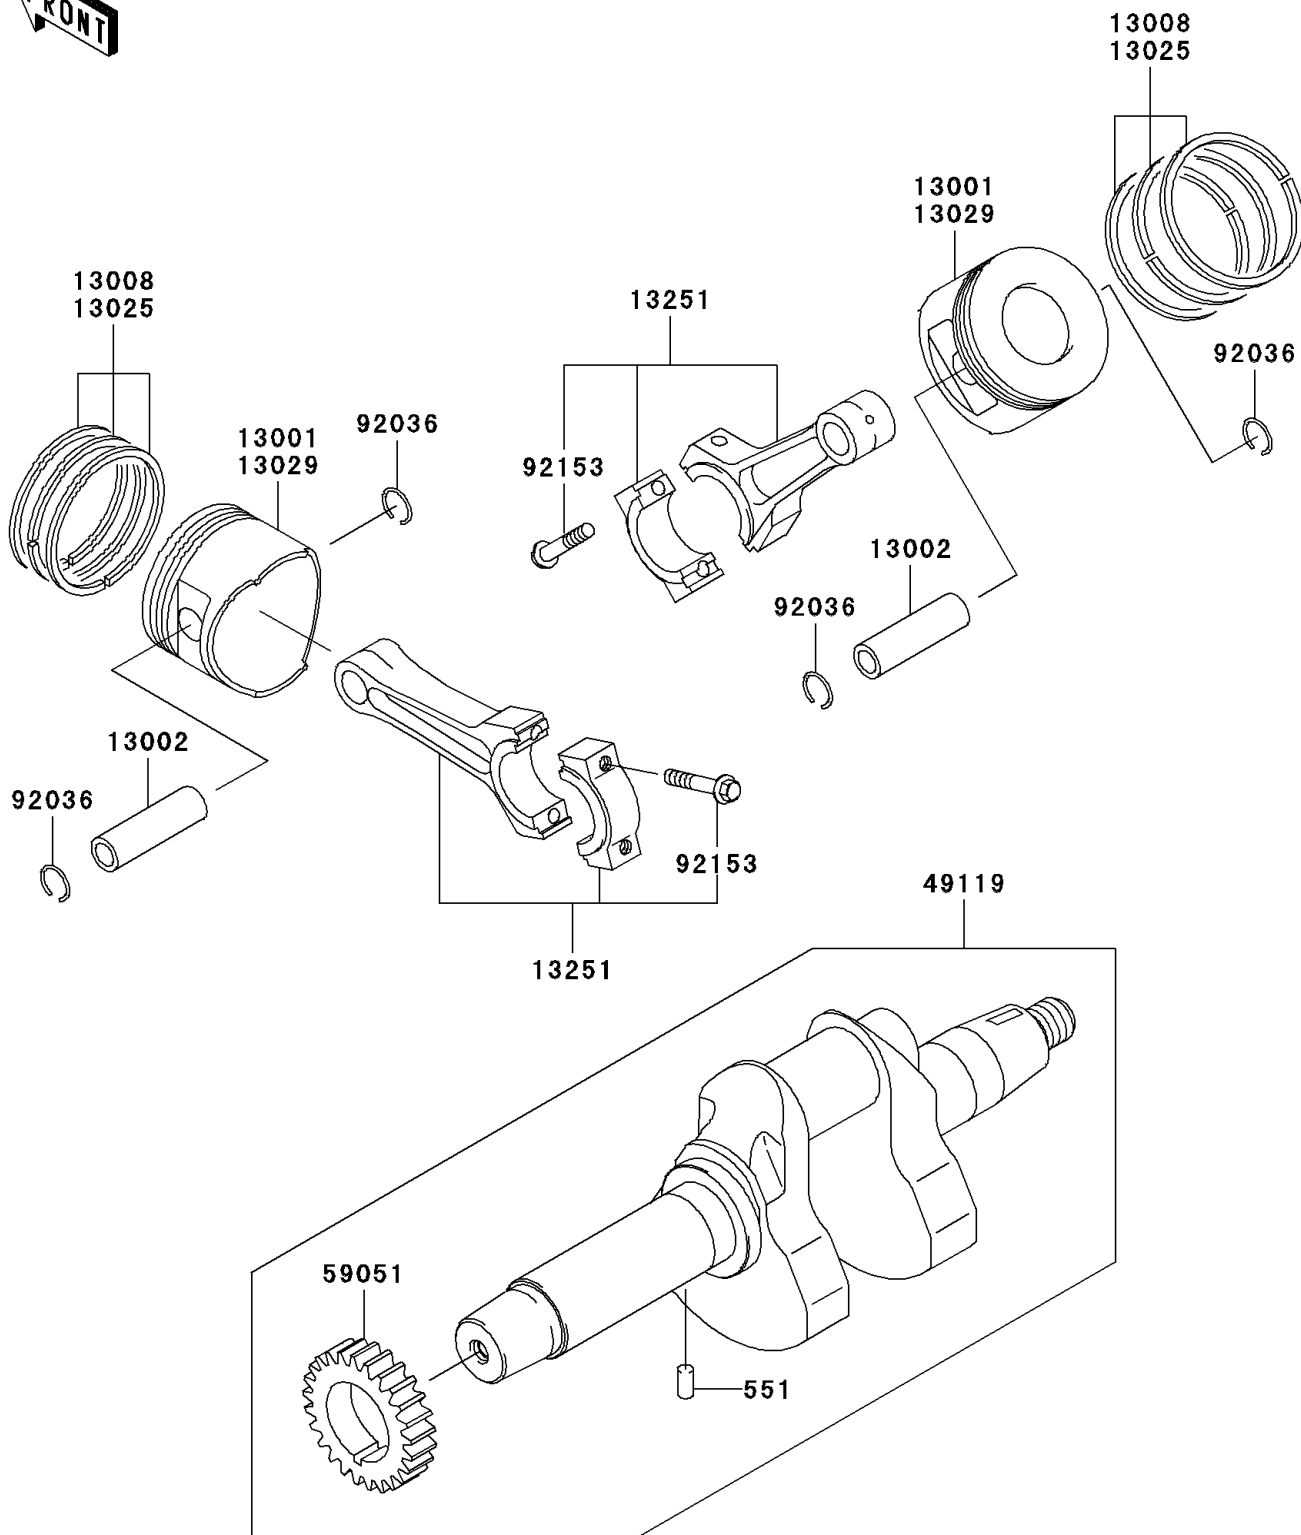

2008 Mule 3010 Trans4x4 Hardwoods Green HD PARTS DIAGRAM

Crankshaft/Piston(s)

E1320

2008 Mule 3010 Trans4x4 Hardwoods Green HD PARTS LIST

Crankshaft/Piston(s)

ITEM NAME	PART NUMBER	QUANTITY
PIN-DOWEL,4X8 (Ref # 551)	551A0408	1
PISTON-ENGINE,STD (Ref # 13001)	13001-2131	2
PIN-PISTON (Ref # 13002)	13002-1013	2
RING-SET-PISTON,STD (Ref # 13008)	13008-6025	2
RING-SET-PISTON L,0.50 (Ref # 13025)	13025-6008	AR
PISTON-ENGINE L,0.50 (Ref # 13029)	13029-2105	AR
ROD-ASSY-CONNECTING (Ref # 13251)	13251-6068	2
CRANKSHAFT-ASSY (Ref # 49119)	49119-2200	1
GEAR-SPUR (Ref # 59051)	59051-2112	1
RING-SNAP,PISTON PIN (Ref # 92036)	92036-021	4
BOLT,7X35.2 (Ref # 92153)	92153-2054	4