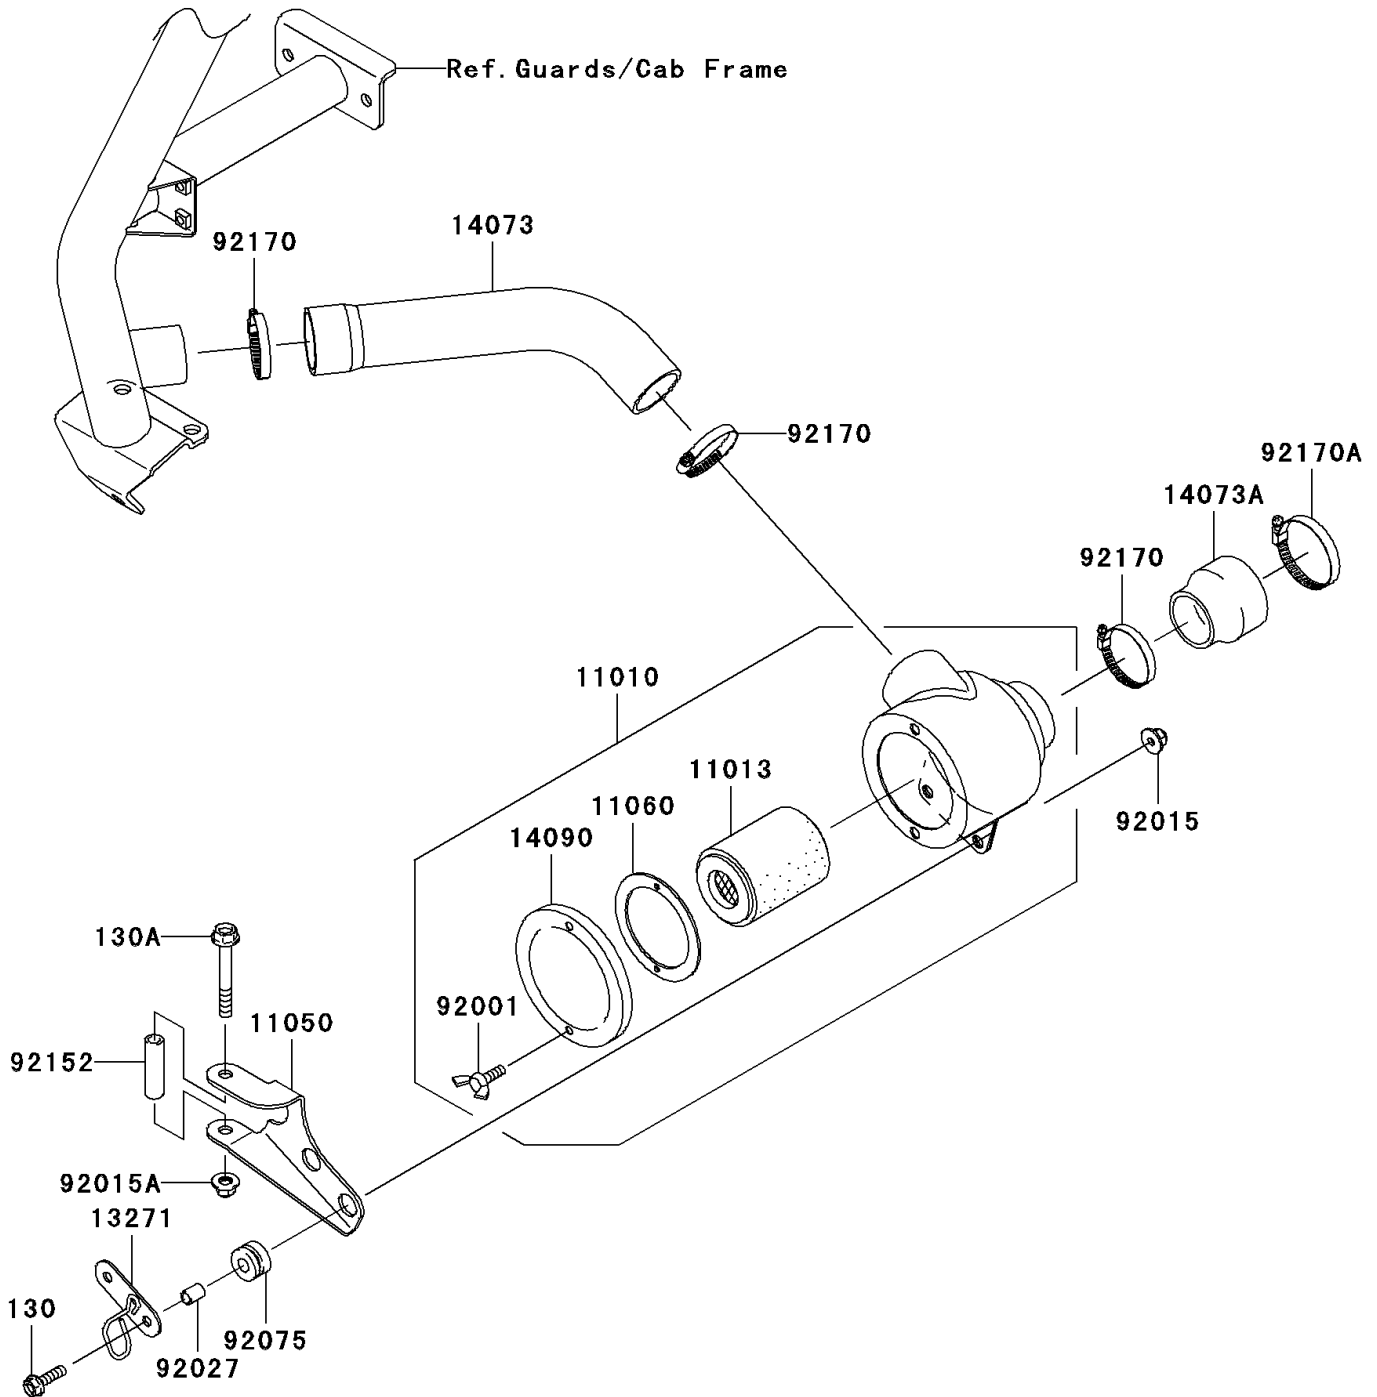

Mule 3010 Trans4x4 Hardwoods Green HD PARTS DIAGRAM

Air Cleaner-Belt Converter

E1394

Mule 3010 Trans4x4 Hardwoods Green HD PARTS LIST

Air Cleaner-Belt Converter

ITEM NAME	PART NUMBER	QUANTITY
BOLT-FLANGED,8X30 (Ref # 130)	130AB0830	2
BOLT-FLANGED,10X75 (Ref # 130A)	130BB1075	1
FILTER-ASSY-AIR (Ref # 11010)	11010-0062	1
ELEMENT-AIR FILTER (Ref # 11013)	11013-1263	1
BRACKET (Ref # 11050)	11050-1404	1
GASKET,AIR FILTER CASE (Ref # 11060)	11060-1975	1
PLATE (Ref # 13271)	13271-7587	1
DUCT (Ref # 14073)	14073-1699	1
DUCT (Ref # 14073A)	14073-1700	1
COVER,AIR FILTER (Ref # 14090)	14090-1766	1
BOLT,WING,6X15 (Ref # 92001)	92001-1703	2
NUT,8MM (Ref # 92015)	92015-1432	2
NUT,LOCK,10MM (Ref # 92015A)	92015-1597	1
COLLAR,8.8X12X15.5 (Ref # 92027)	92027-1081	2
DAMPER (Ref # 92075)	92075-1736	2
COLLAR,10.5X16X50 (Ref # 92152)	92152-0083	1
CLAMP (Ref # 92170)	92170-1674	3
CLAMP (Ref # 92170A)	92170-1764	1