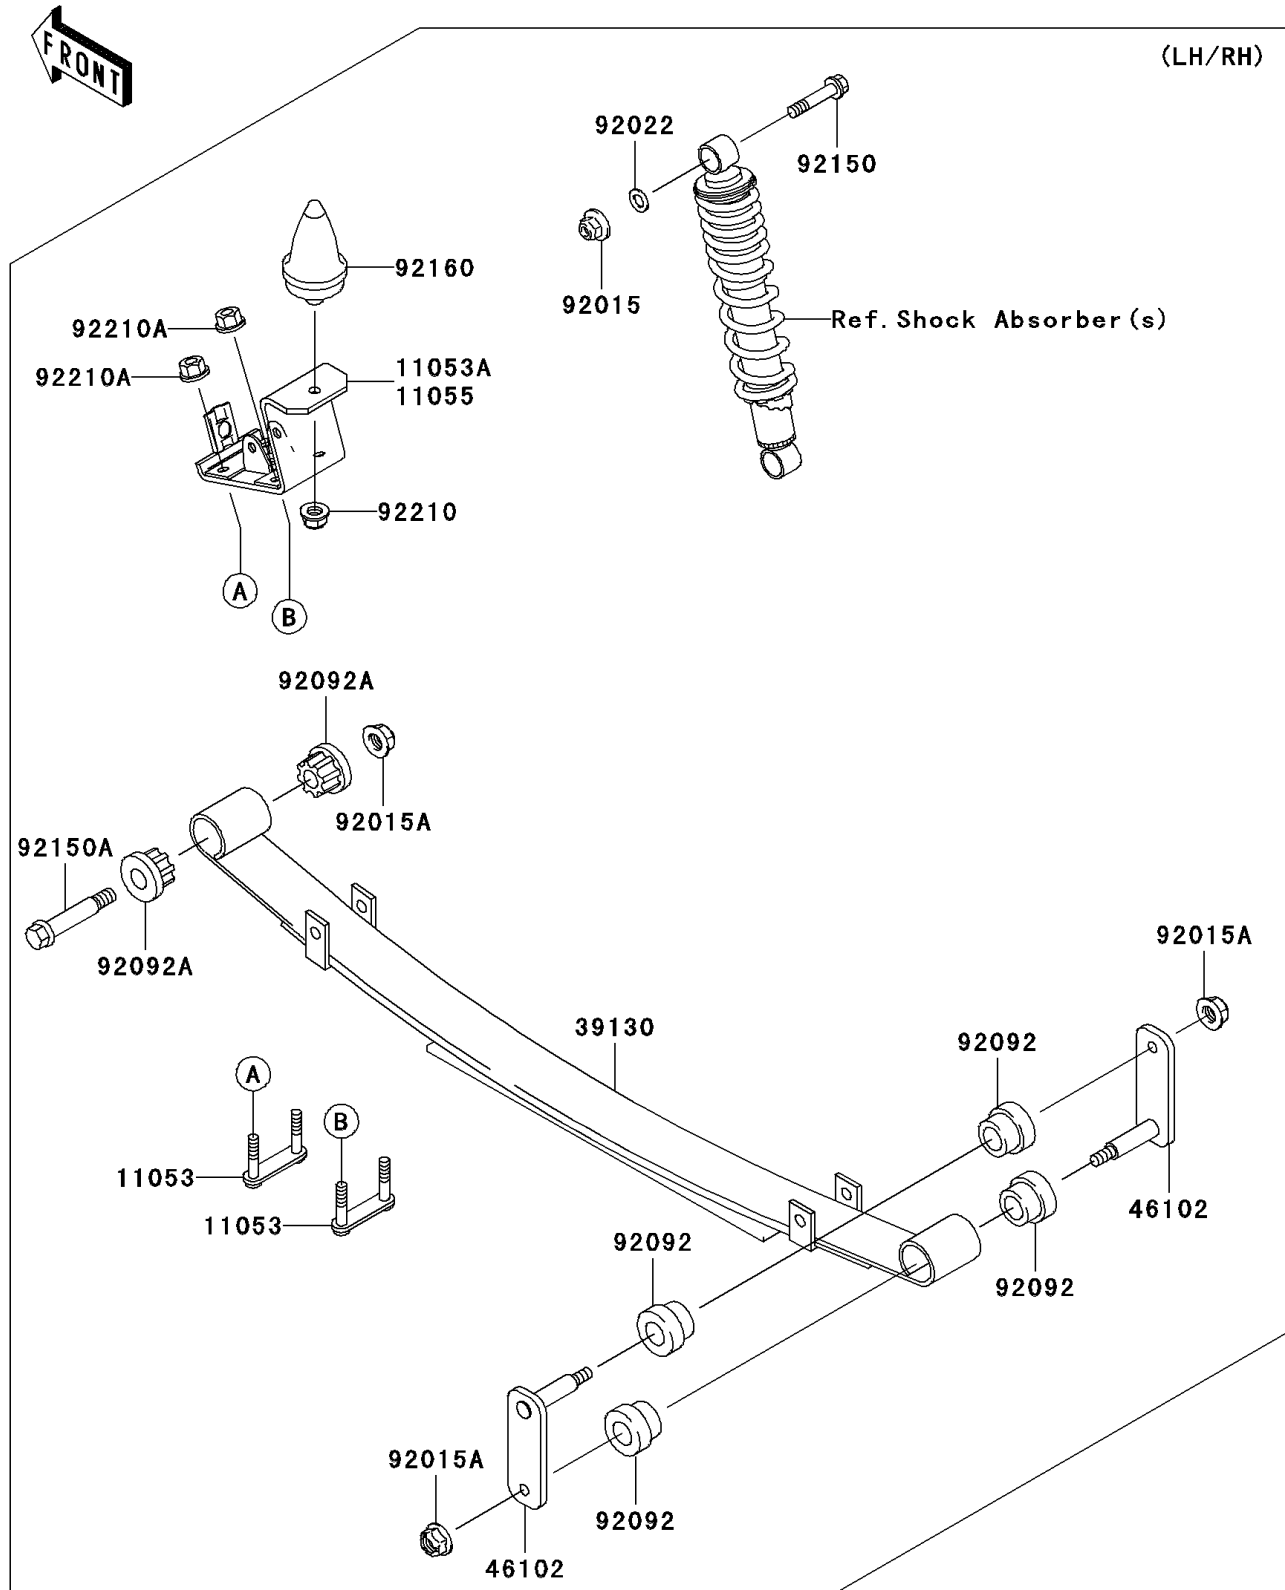

# 2008 Mule 3010 Trans4x4 Hardwoods Green HD PARTS DIAGRAM

Rear Suspension

F2153

## 2008 Mule 3010 Trans4x4 Hardwoods Green HD PARTS LIST

### Rear Suspension

ITEM NAME	PART NUMBER	QUANTITY
BRACKET,LEAF SPRING (Ref # 11053)	11053-7564	4
BRACKET,LEAF SPRING (Ref # 11055)	11055-7504	2
SPRING-LEAF (Ref # 39130)	39130-1066	2
ROD,LEAF SPRING,RR (Ref # 46102)	46102-1338	4
NUT,LOCK,10MM (Ref # 92015)	92015-1597	4
NUT,12MM (Ref # 92015A)	92015-1706	6
WASHER,11.5X20.5X1.6 (Ref # 92022)	92022-1768	4
BUSHING-RUBBER (Ref # 92092)	92092-1083	8
BUSHING-RUBBER (Ref # 92092A)	92092-1084	4
BOLT,FLANGED,10X57 (Ref # 92150)	92150-1227	4
BOLT,12MM (Ref # 92150A)	92150-1284	2
DAMPER,BUMP STOPPER (Ref # 92160)	92160-1136	2
NUT,LOCK,FLANGED,10MM (Ref # 92210)	92210-0276	2
NUT,LOCK,10MM (Ref # 92210A)	92210-1204	8