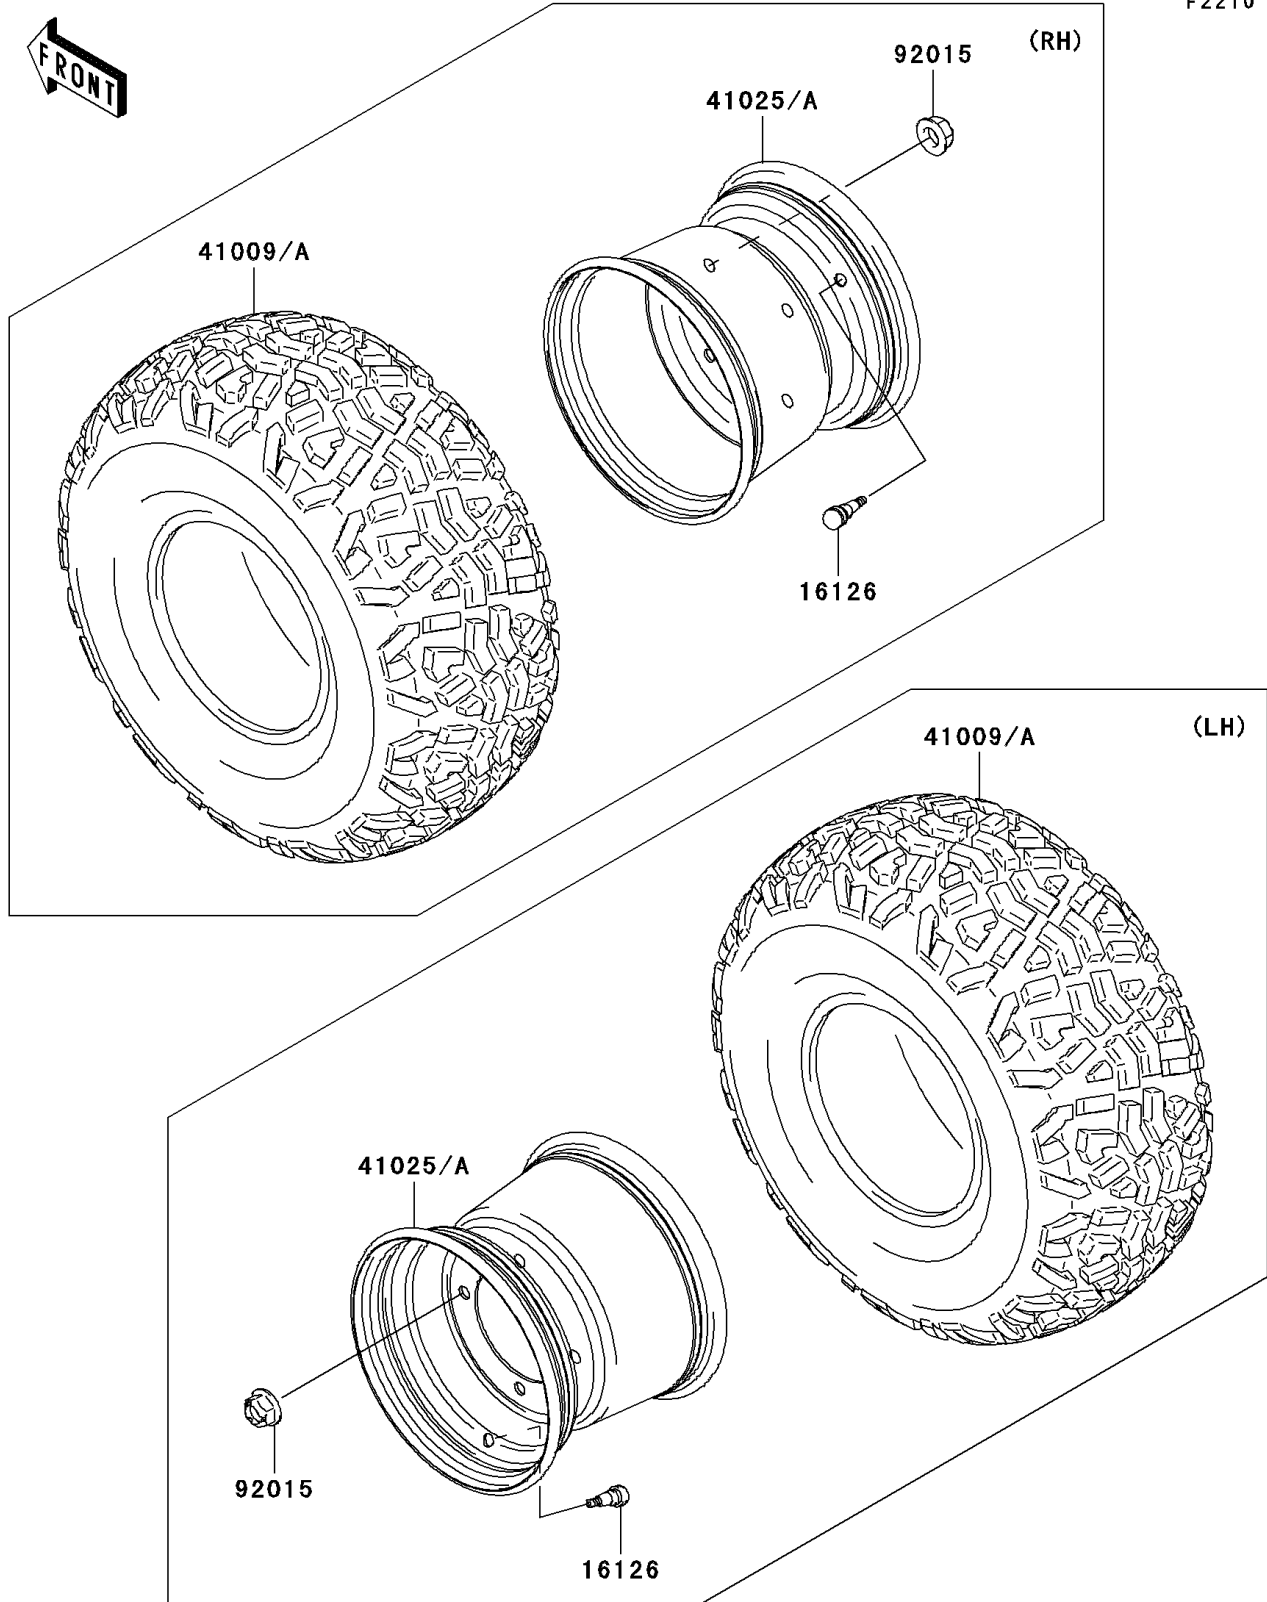

Mule 3010 Trans4x4 Hardwoods Green HD PARTS DIAGRAM

Wheels/Tires

F2210

Mule 3010 Trans4x4 Hardwoods Green HD PARTS LIST

Wheels/Tires

ITEM NAME	PART NUMBER	QUANTITY
-----------	-------------	----------