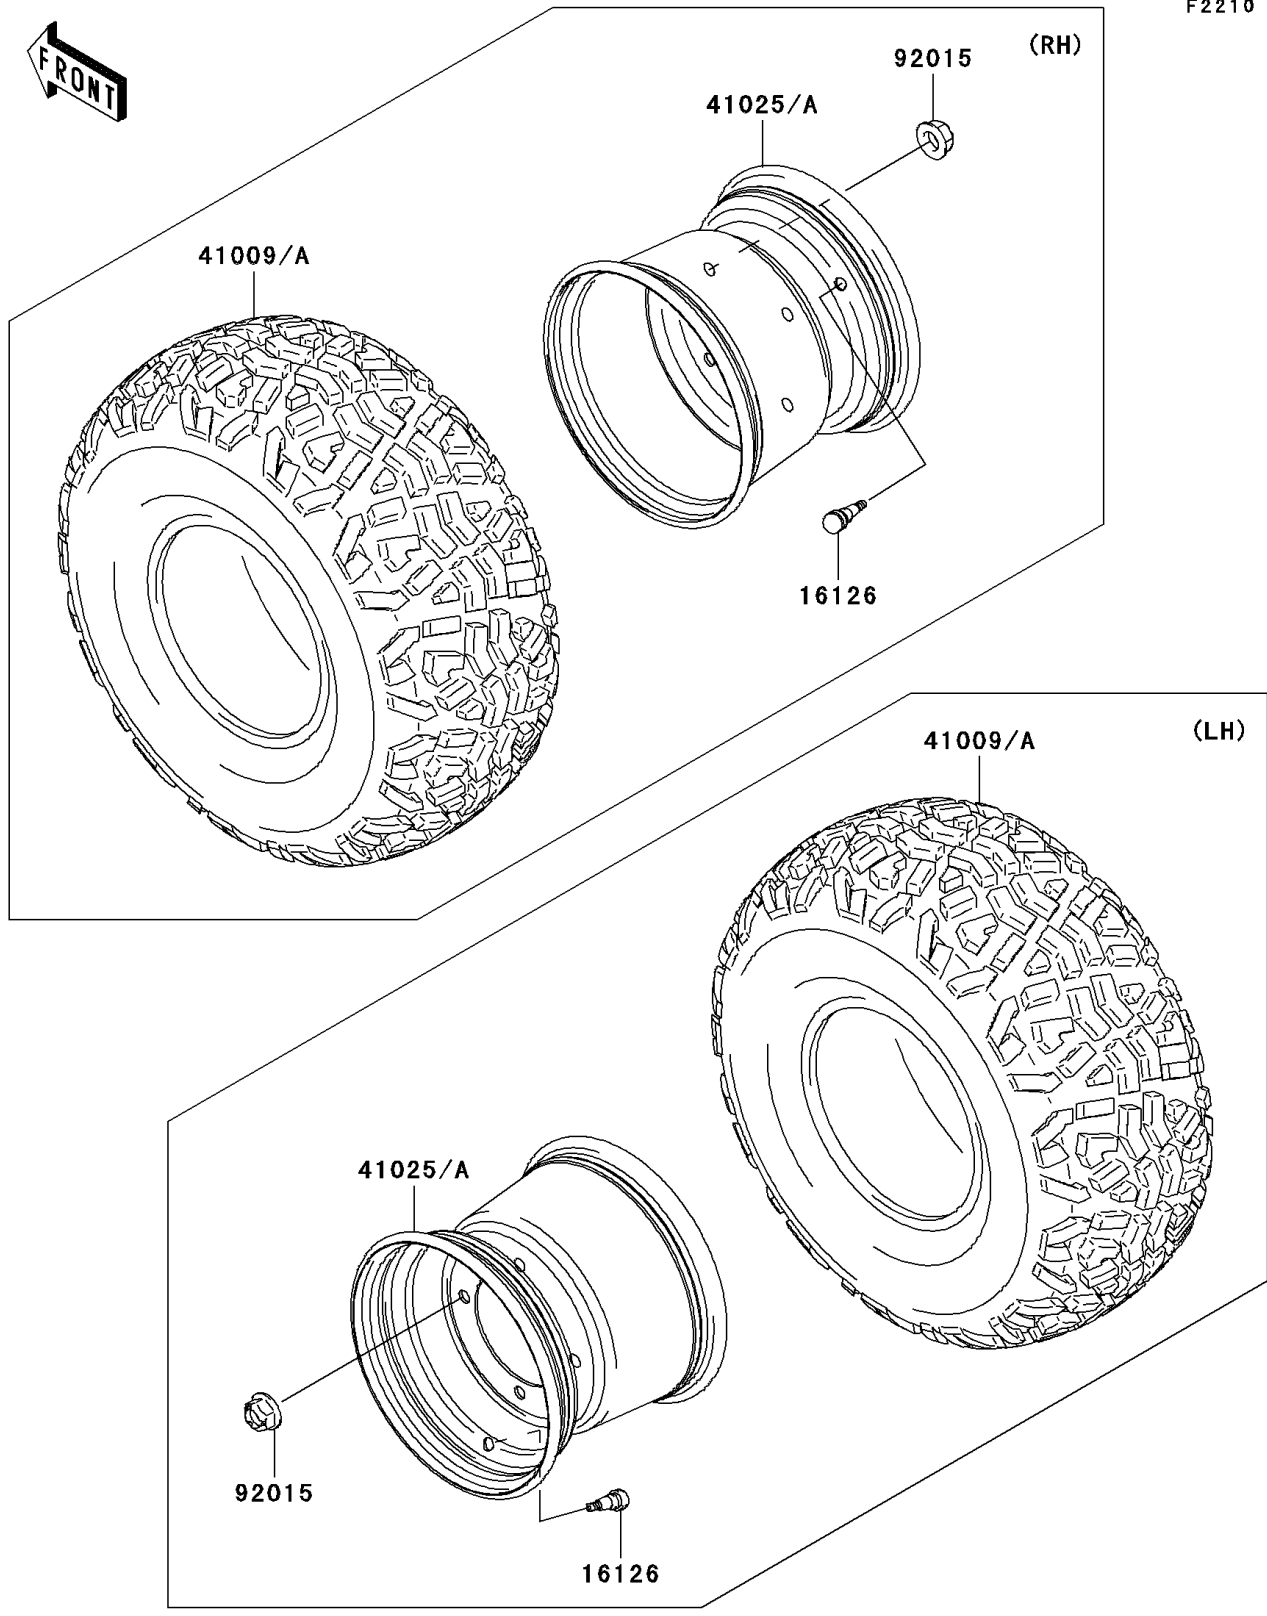

2008 Mule 3010 Trans4x4 Hardwoods Green HD PARTS DIAGRAM

Wheels/Tires

F2210

2008 Mule 3010 Trans4x4 Hardwoods Green HD PARTS LIST

Wheels/Tires

ITEM NAME	PART NUMBER	QUANTITY
VALVE (Ref # 16126)	16126-4001	4
TIRE,23X11.00-10 4PR,KT869(D) (Ref # 41009)	41009-0166	4
RIM,10X8.5AT,M.GRAYSTONE (Ref # 41025A)	41025-7504-379	4
NUT,12MM (Ref # 92015)	92015-1706	16