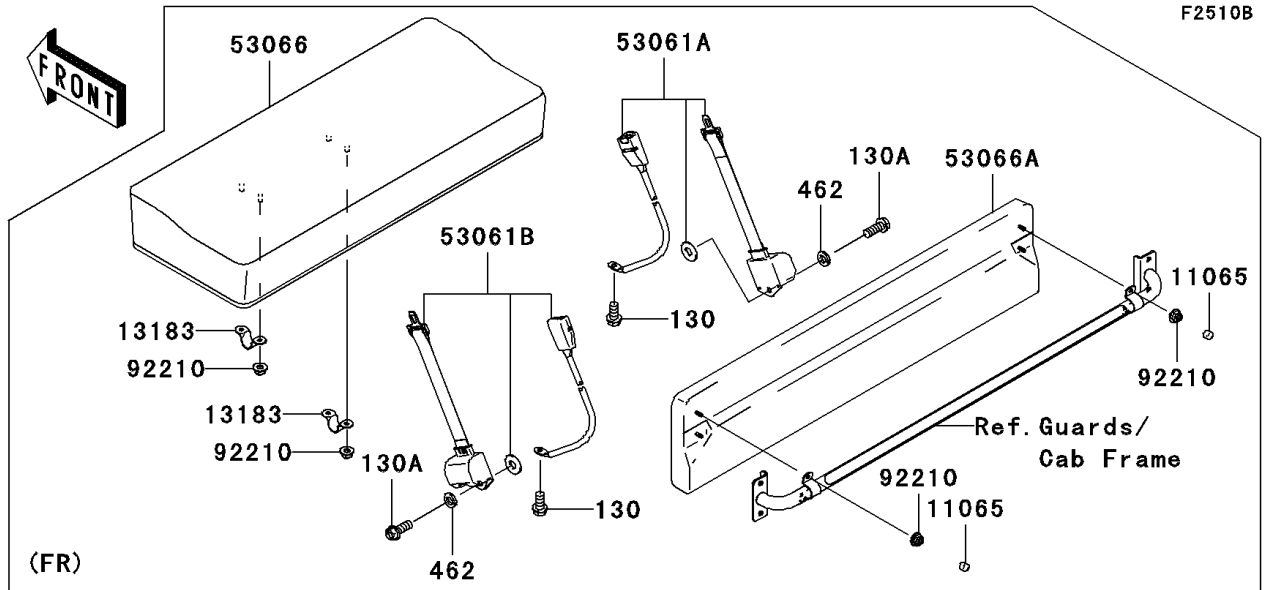

# 2008 Mule 3010 Trans4x4 Hardwoods Green HD PARTS DIAGRAM

Seat(K8F)

# 2008 Mule 3010 Trans4x4 Hardwoods Green HD PARTS LIST

Seat(K8F)

ITEM NAME	PART NUMBER	QUANTITY
BOLT-FLANGED,10X20 (Ref # 130)	130BB1020	8
BOLT-FLANGED,10X25 (Ref # 130A)	130BB1025	4
WASHER-PLAIN (Ref # 411)	411F1200	2
WASHER-SPRING,10MM (Ref # 462)	462K1000	4
CIRCLIP-TYPE-E (Ref # 482)	482L0200	2
CIRCLIP-TYPE-E,8MM (Ref # 482A)	482L8000	1
CAP (Ref # 11065)	11065-7504	4
LEVER,SEAT,TOP,LH (Ref # 13168)	13168-7502	1
LEVER,SEAT,TOP,RH (Ref # 13168A)	13168-7503	1
LEVER,SEAT,LWR,LH (Ref # 13168B)	13168-7504	1
LEVER,SEAT,LWR,RH (Ref # 13168C)	13168-7505	1
PLATE,SEAT (Ref # 13183)	13183-1400	2
COVER,REAR SEAT,BOTTOM (Ref # 14091)	14091-7556	1
STAY,REAR BACK (Ref # 35063)	35063-7510	1
SLEEVE,12.1X20X85 (Ref # 42036)	42036-7501	1
BELT-SEAT,RR (Ref # 53061)	53061-7506	2
BELT-SEAT,FR,RH (Ref # 53061A)	53061-7507	1
BELT-SEAT,FR,LH (Ref # 53061B)	53061-7508	1
SEAT-ASSY,FR,LWR,S.M.BROWN (Ref # 53066)	53066-7502-MB	1
SEAT-ASSY,FR,BACK,S.M.BROWN (Ref # 53066A)	53066-7503-MB	1
SEAT-ASSY,RR,BACK,S.M.BROWN (Ref # 53066B)	53066-7507-MB	1
SEAT-ASSY,RR,LWR,S.M.BROWN (Ref # 53066C)	53066-7509-MB	1
NUT,LOCK,12MM,BLACK (Ref # 92015)	92015-1190	1
PIN (Ref # 92043)	92043-7503	1
SPRING (Ref # 92145)	92145-7507	1
BOLT,FLANGED,12X117 (Ref # 92150)	92150-1895	1
CLAMP (Ref # 92171)	92171-7509	8
NUT,FLANGED,LOCK,8MM (Ref # 92210)	92210-0005	12