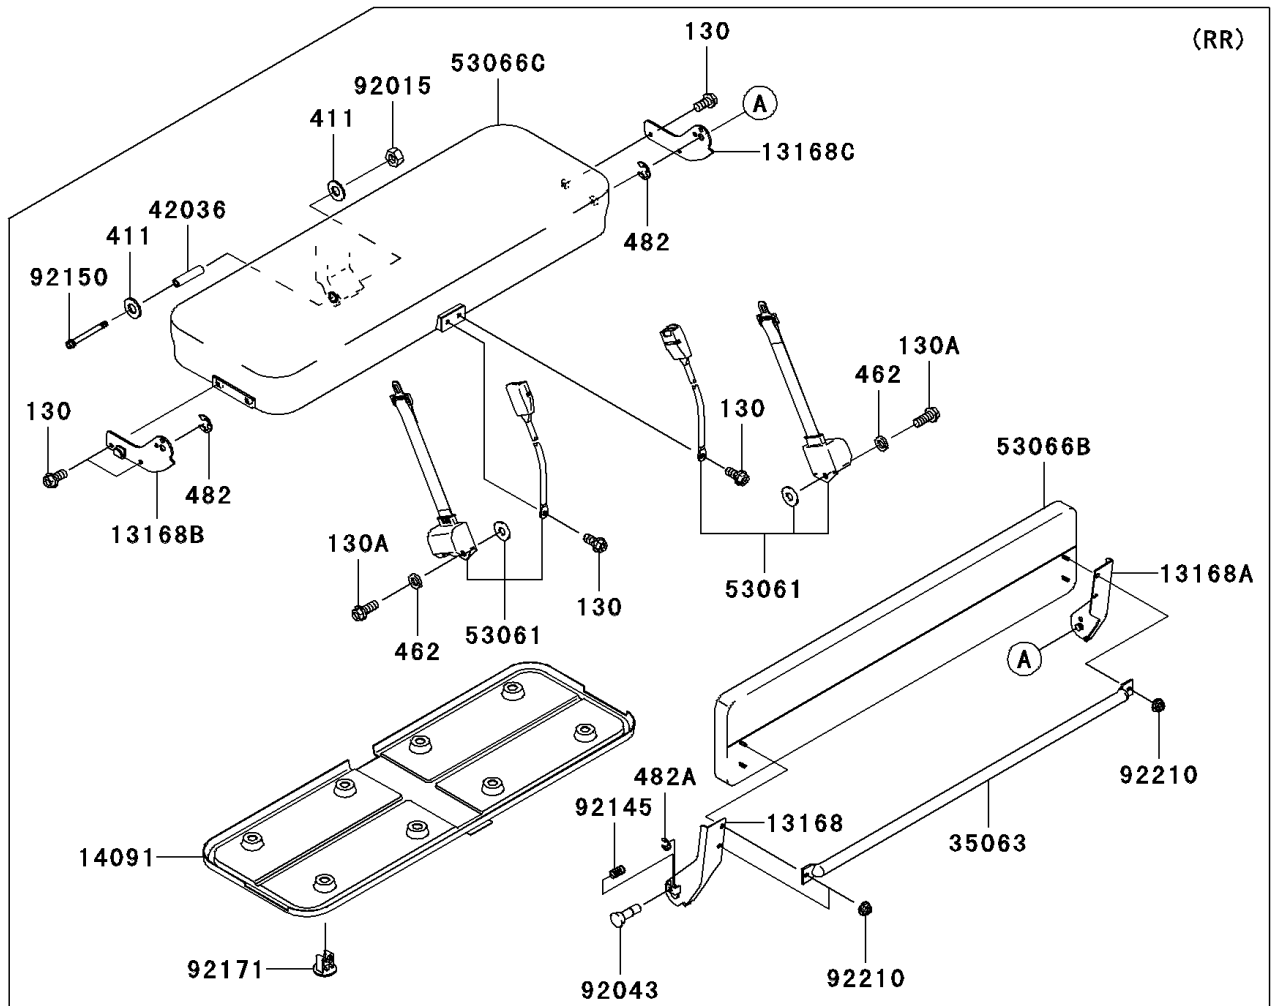

# 2008 Mule 3010 Trans4x4 Hardwoods Green HD PARTS DIAGRAM

Seat(K8F)

# 2008 Mule 3010 Trans4x4 Hardwoods Green HD PARTS LIST

Seat(K8F)

ITEM NAME	PART NUMBER	QUANTITY
BOLT-FLANGED,10X20 (Ref # 130)	130BB1020	8
BOLT-FLANGED,10X25 (Ref # 130A)	130BB1025	4
WASHER-PLAIN (Ref # 411)	411F1200	2
WASHER-SPRING,10MM (Ref # 462)	462K1000	4
CIRCLIP-TYPE-E (Ref # 482)	482L0200	2
CIRCLIP-TYPE-E,8MM (Ref # 482A)	482L8000	1
CAP (Ref # 11065)	11065-7504	4
LEVER,SEAT,TOP,LH (Ref # 13168)	13168-7502	1
LEVER,SEAT,TOP,RH (Ref # 13168A)	13168-7503	1
LEVER,SEAT,LWR,LH (Ref # 13168B)	13168-7504	1
LEVER,SEAT,LWR,RH (Ref # 13168C)	13168-7505	1
PLATE,SEAT (Ref # 13183)	13183-1400	2
COVER,REAR SEAT,BOTTOM (Ref # 14091)	14091-7556	1
STAY,REAR BACK (Ref # 35063)	35063-7510	1
SLEEVE,12.1X20X85 (Ref # 42036)	42036-7501	1
BELT-SEAT,RR (Ref # 53061)	53061-7506	2
BELT-SEAT,FR,RH (Ref # 53061A)	53061-7507	1
BELT-SEAT,FR,LH (Ref # 53061B)	53061-7508	1
SEAT-ASSY,FR,LWR,S.M.BROWN (Ref # 53066)	53066-7502-MB	1
SEAT-ASSY,FR,BACK,S.M.BROWN (Ref # 53066A)	53066-7503-MB	1
SEAT-ASSY,RR,BACK,S.M.BROWN (Ref # 53066B)	53066-7507-MB	1
SEAT-ASSY,RR,LWR,S.M.BROWN (Ref # 53066C)	53066-7509-MB	1
NUT,LOCK,12MM,BLACK (Ref # 92015)	92015-1190	1
PIN (Ref # 92043)	92043-7503	1
SPRING (Ref # 92145)	92145-7507	1
BOLT,FLANGED,12X117 (Ref # 92150)	92150-1895	1
CLAMP (Ref # 92171)	92171-7509	8
NUT,FLANGED,LOCK,8MM (Ref # 92210)	92210-0005	12