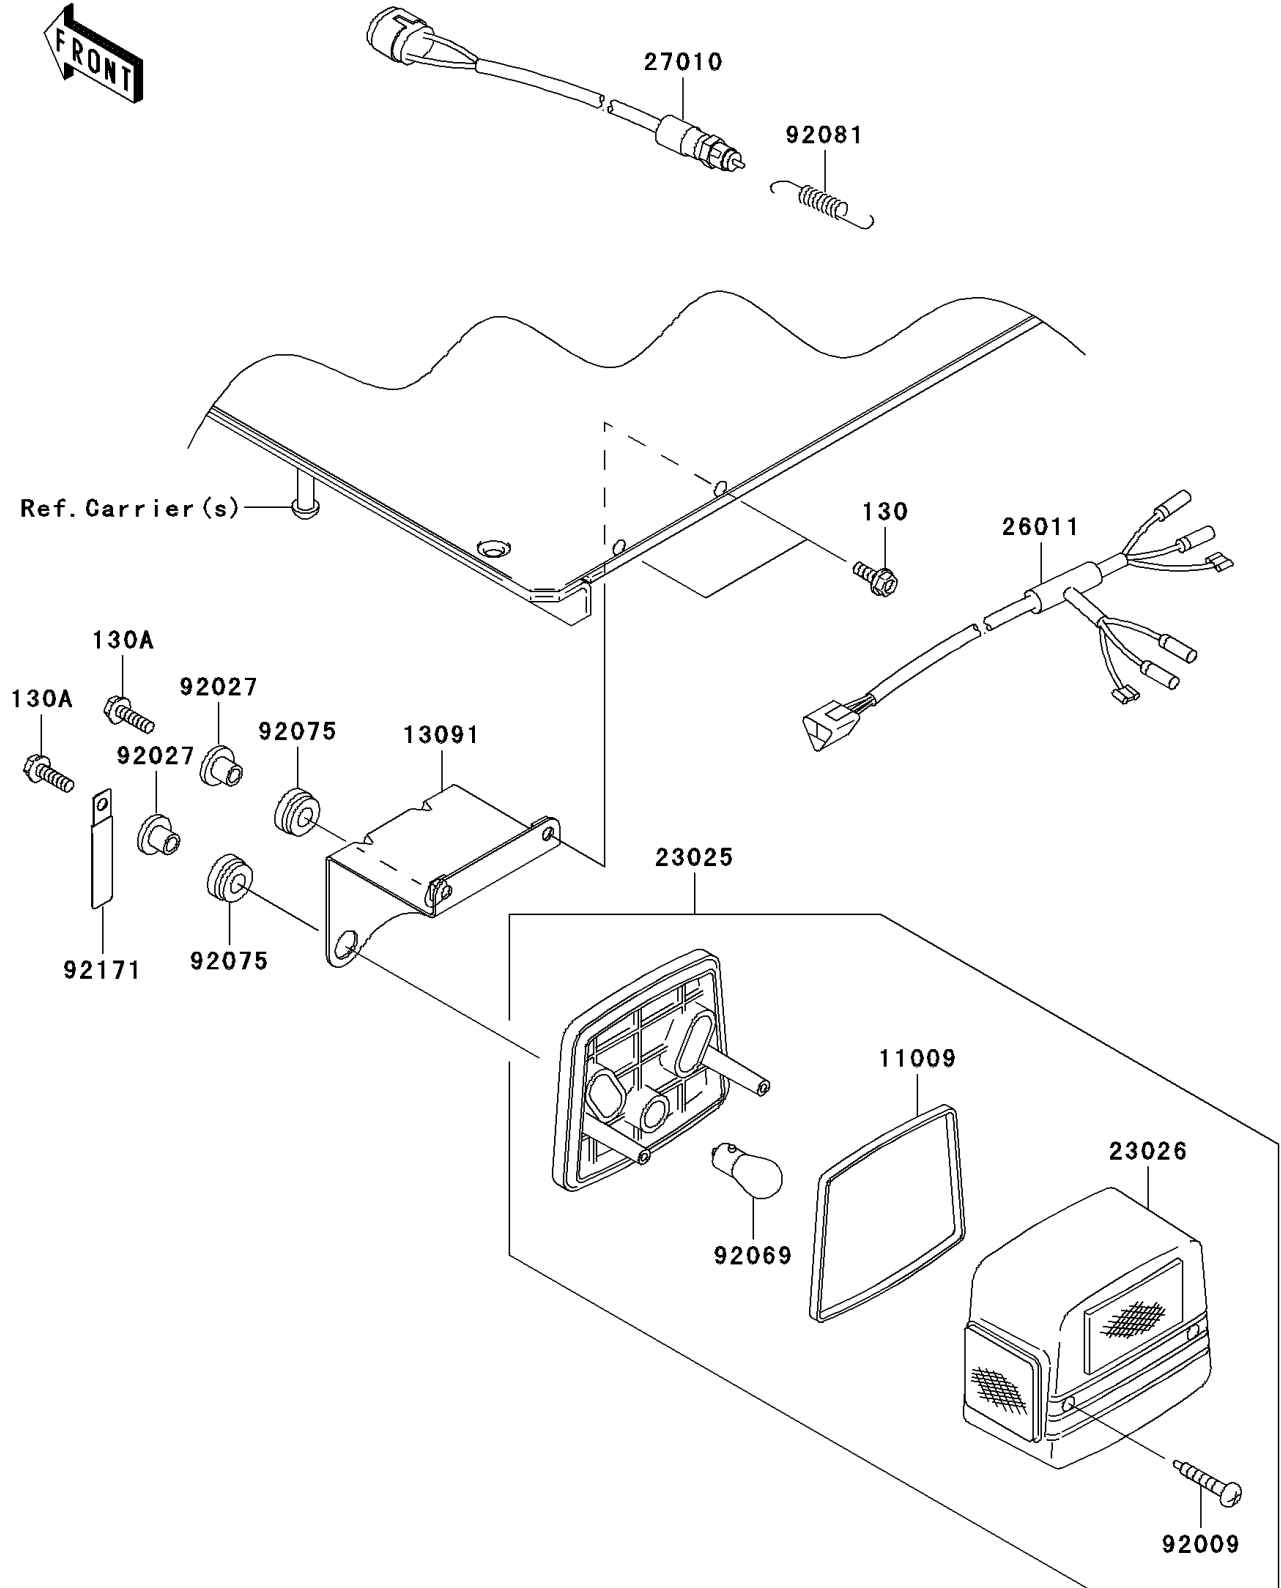

Mule 3010 Trans4x4 Hardwoods Green HD PARTS DIAGRAM

Taillight(s)

F2720

Mule 3010 Trans4x4 Hardwoods Green HD PARTS LIST

Taillight(s)

ITEM NAME	PART NUMBER	QUANTITY
BOLT-FLANGED,6X16 (Ref # 130)	130BB0616	4
BOLT-FLANGED,6X20 (Ref # 130A)	130BB0620	4
GASKET,TAIL LAMP (Ref # 11009)	11009-1215	2
HOLDER,TAIL LAMP (Ref # 13091)	13091-1743	2
LAMP-TAIL (Ref # 23025)	23025-1042	2
LENS,TAIL LAMP (Ref # 23026)	23026-1019	2
WIRE-LEAD (Ref # 26011)	26011-1756	1
SWITCH,BRAKE LAMP (Ref # 27010)	27010-1301	1
SCREW,TAPPING,4X25 (Ref # 92009)	92009-1069	4
COLLAR,L=11.1 (Ref # 92027)	92027-194	4
BULB,12V 21/5W (Ref # 92069)	92069-1011	2
DAMPER (Ref # 92075)	92075-277	4
SPRING,HOOK RETURN (Ref # 92081)	92081-1466	1
CLAMP (Ref # 92171)	92171-0652	2