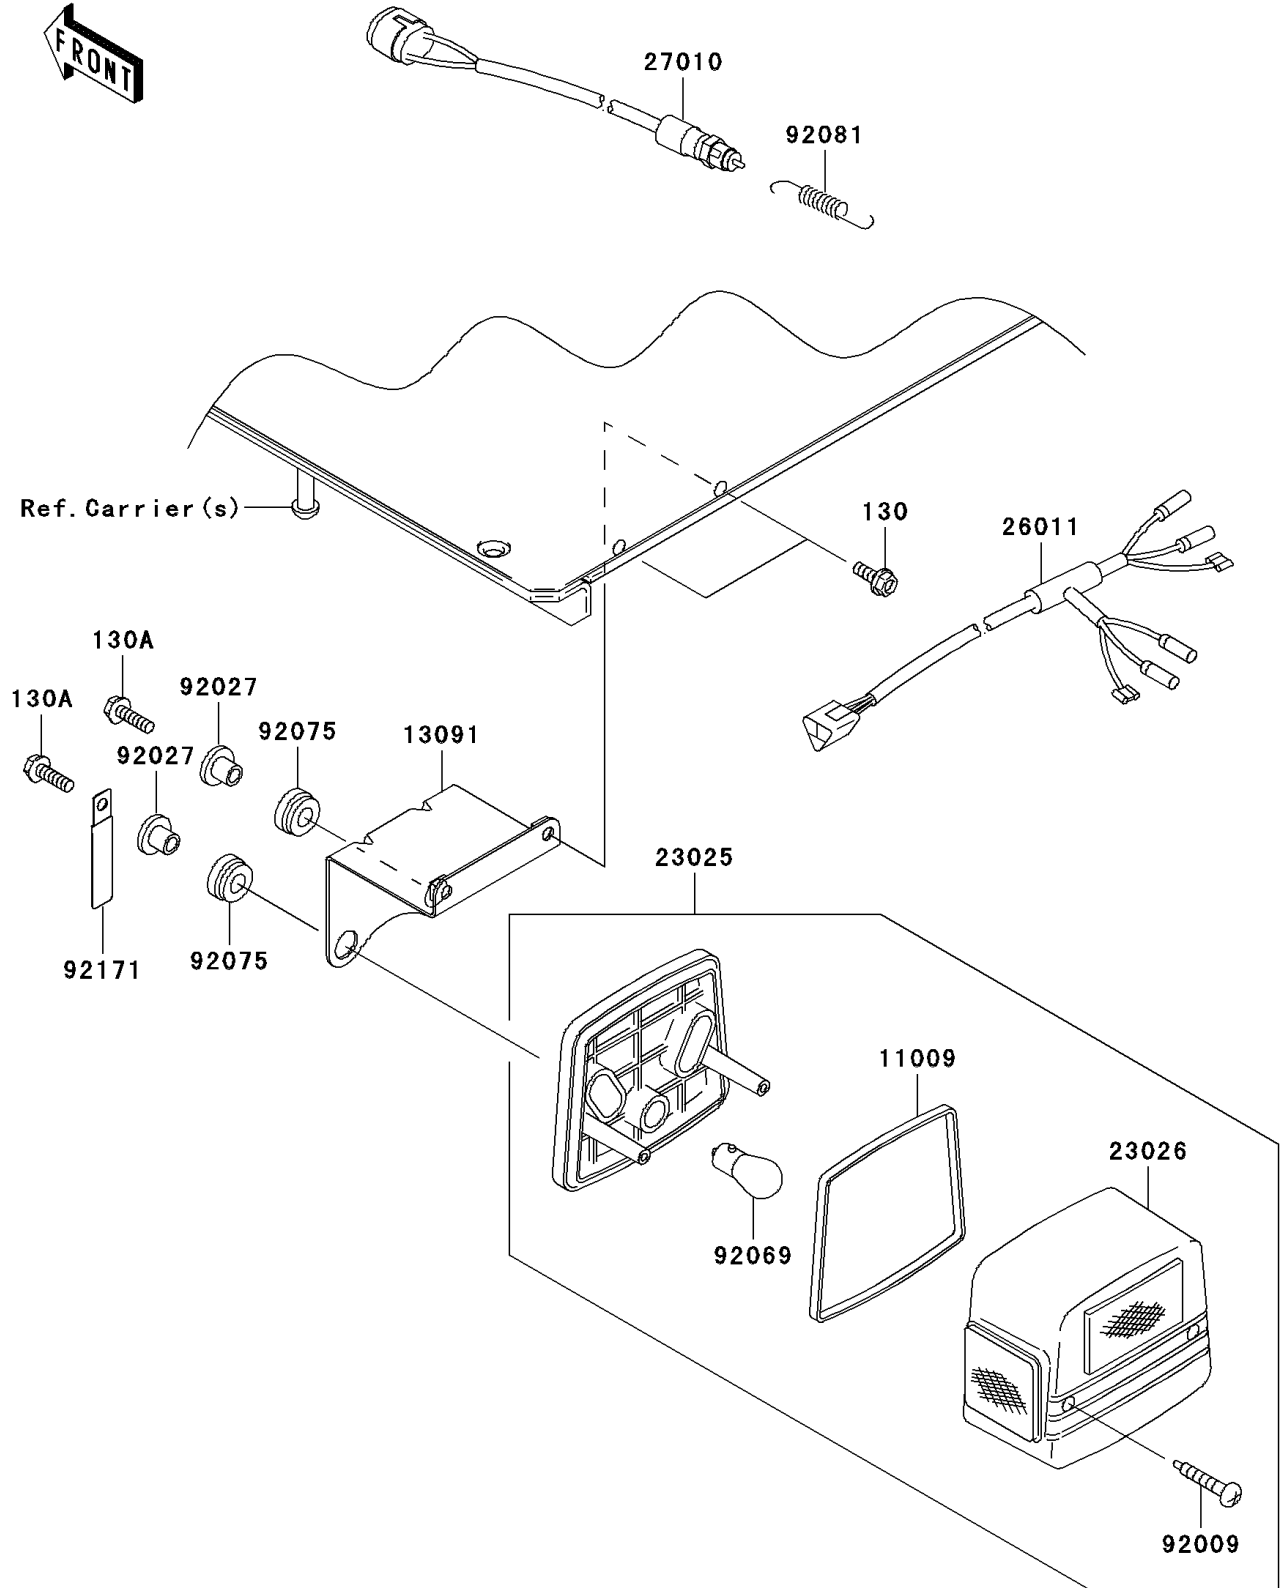

# 2008 Mule 3010 Trans4x4 Hardwoods Green HD PARTS DIAGRAM

Taillight(s)

F2720

## 2008 Mule 3010 Trans4x4 Hardwoods Green HD PARTS LIST

### Taillight(s)

ITEM NAME	PART NUMBER	QUANTITY
BOLT-FLANGED,6X16 (Ref # 130)	130BB0616	4
BOLT-FLANGED,6X20 (Ref # 130A)	130BB0620	4
GASKET,TAIL LAMP (Ref # 11009)	11009-1215	2
HOLDER,TAIL LAMP (Ref # 13091)	13091-1743	2
LAMP-TAIL (Ref # 23025)	23025-1042	2
LENS,TAIL LAMP (Ref # 23026)	23026-1019	2
WIRE-LEAD (Ref # 26011)	26011-1756	1
SWITCH,BRAKE LAMP (Ref # 27010)	27010-1301	1
SCREW,TAPPING,4X25 (Ref # 92009)	92009-1069	4
COLLAR,L=11.1 (Ref # 92027)	92027-194	4
BULB,12V 21/5W (Ref # 92069)	92069-1011	2
DAMPER (Ref # 92075)	92075-277	4
SPRING,HOOK RETURN (Ref # 92081)	92081-1466	1
CLAMP (Ref # 92171)	92171-0652	2