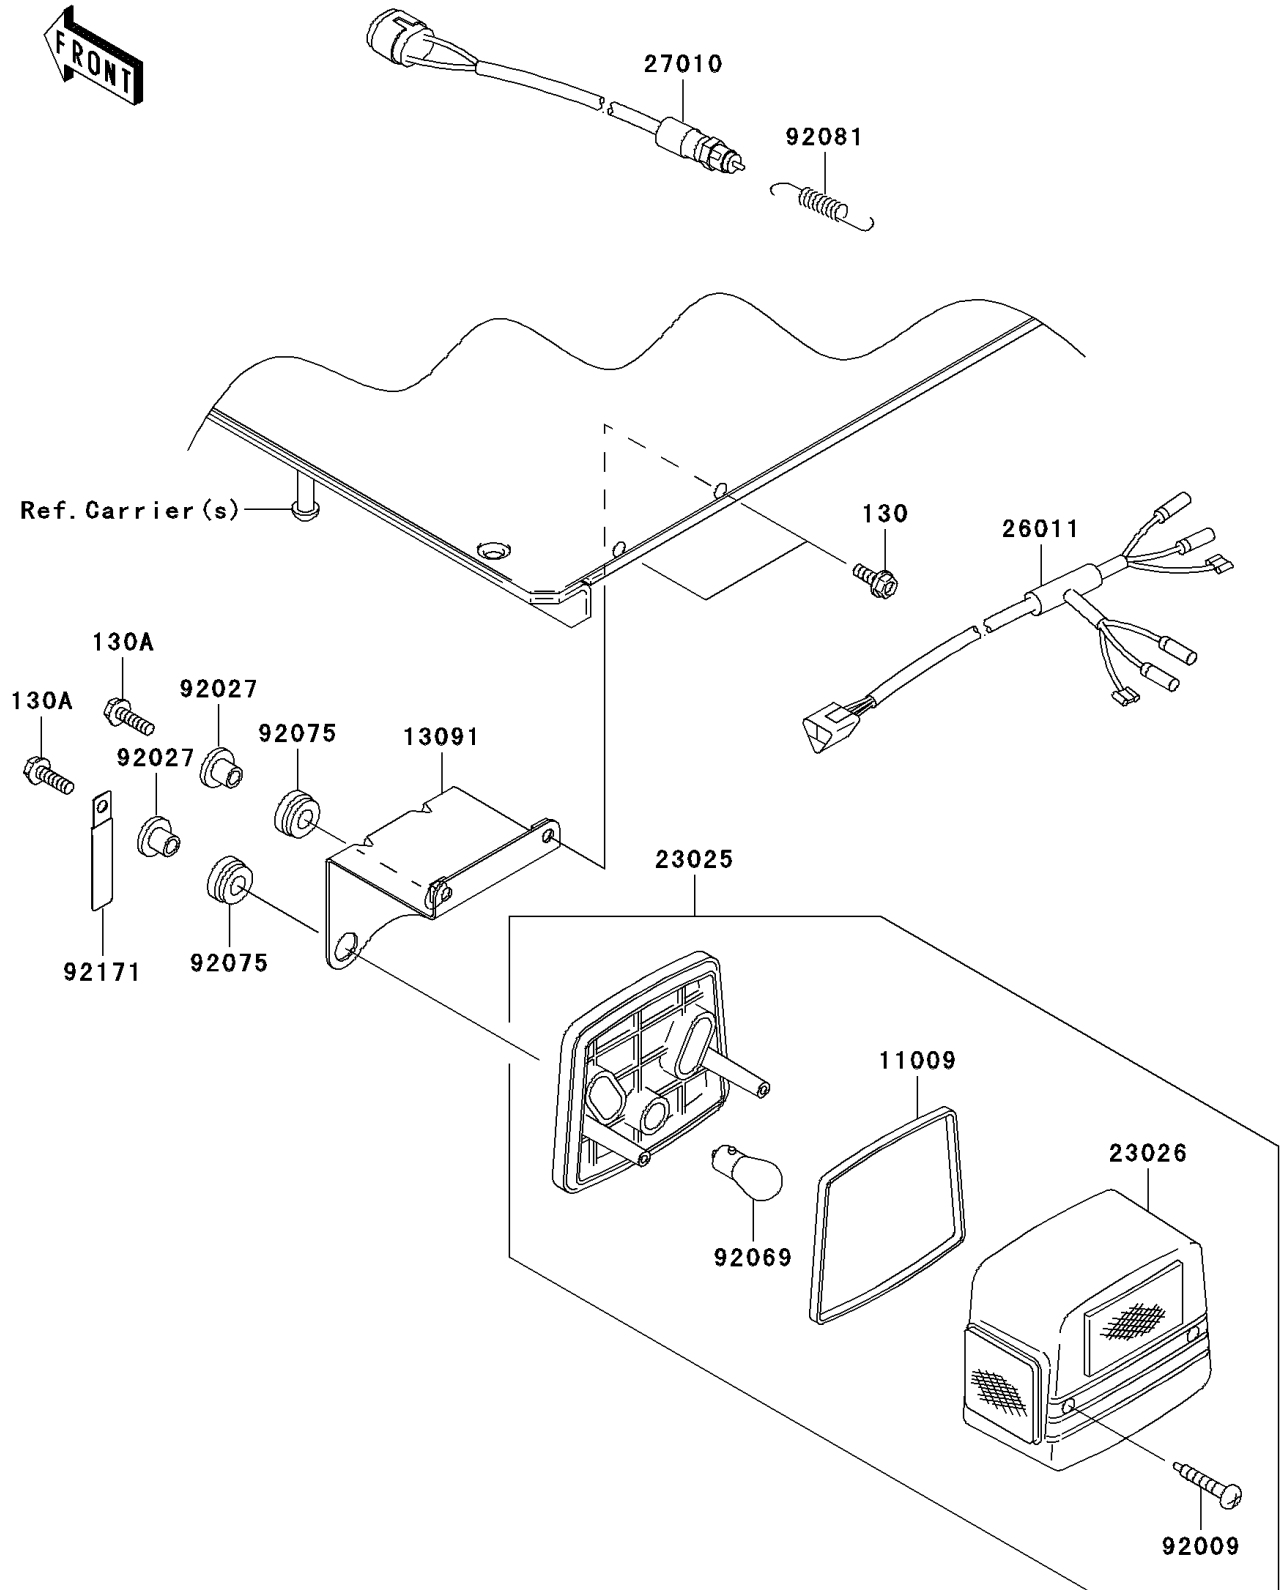

2008 Mule 3010 Trans4x4 Hardwoods Green HD PARTS DIAGRAM

Taillight(s)

F2720

2008 Mule 3010 Trans4x4 Hardwoods Green HD PARTS LIST

Taillight(s)

ITEM NAME	PART NUMBER	QUANTITY
BOLT-FLANGED,6X16 (Ref # 130)	130BB0616	4
BOLT-FLANGED,6X20 (Ref # 130A)	130BB0620	4
GASKET,TAIL LAMP (Ref # 11009)	11009-1215	2
HOLDER,TAIL LAMP (Ref # 13091)	13091-1743	2
LAMP-TAIL (Ref # 23025)	23025-1042	2
LENS,TAIL LAMP (Ref # 23026)	23026-1019	2
WIRE-LEAD (Ref # 26011)	26011-1756	1
SWITCH,BRAKE LAMP (Ref # 27010)	27010-1301	1
SCREW,TAPPING,4X25 (Ref # 92009)	92009-1069	4
COLLAR,L=11.1 (Ref # 92027)	92027-194	4
BULB,12V 21/5W (Ref # 92069)	92069-1011	2
DAMPER (Ref # 92075)	92075-277	4
SPRING,HOOK RETURN (Ref # 92081)	92081-1466	1
CLAMP (Ref # 92171)	92171-0652	2