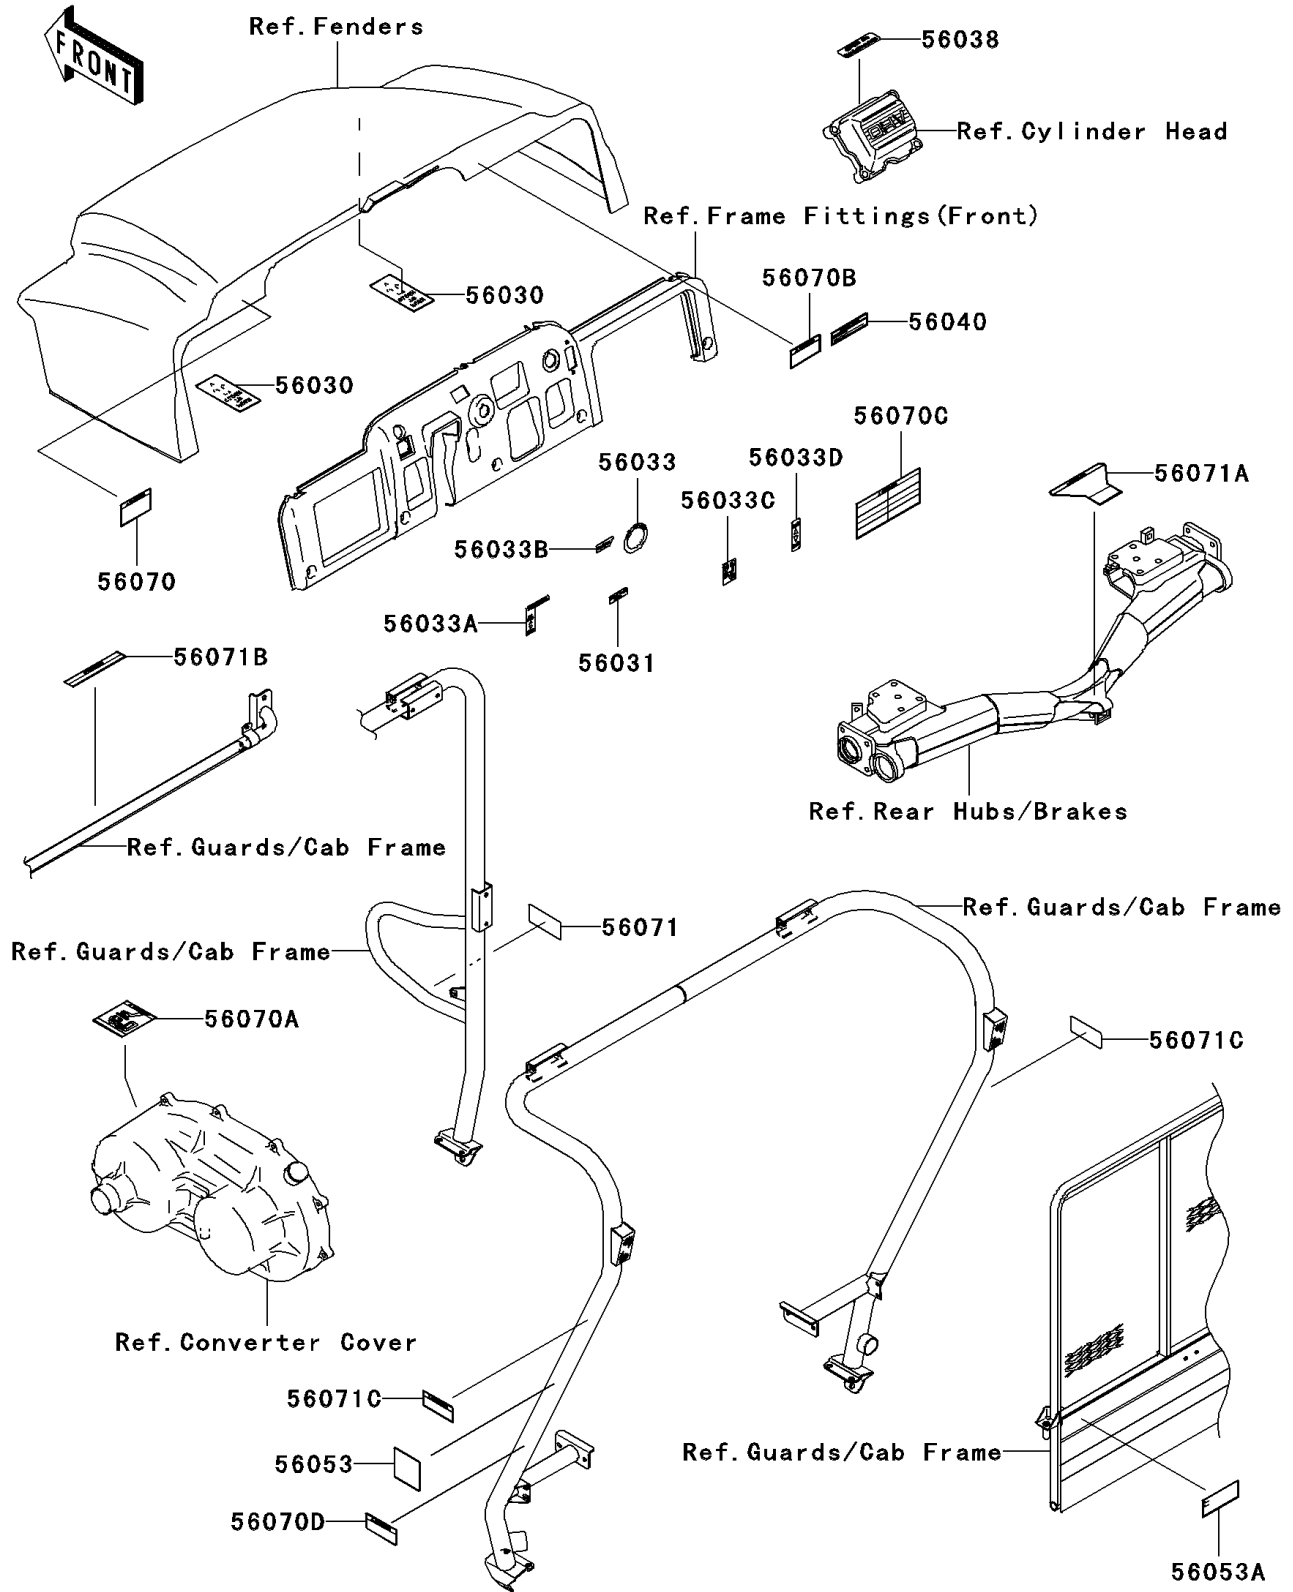

Mule 3010 Trans4x4 Hardwoods Green HD PARTS DIAGRAM

Labels

F2860

Mule 3010 Trans4x4 Hardwoods Green HD PARTS LIST

Labels

ITEM NAME	PART NUMBER	QUANTITY
LABEL,BONNET OPERATION (Ref # 56030)	56030-1240	2
LABEL-MANUAL,BRAKE FLUID LEVEL (Ref # 56031)	56031-1818	1
LABEL-MANUAL,IGNITION,ON/OFF (Ref # 56033)	56033-0162	1
LABEL-MANUAL,DIFF MODE (Ref # 56033A)	56033-1183	1
LABEL-MANUAL,IGNITION (Ref # 56033B)	56033-1184	1
LABEL-MANUAL,SHIFT (Ref # 56033C)	56033-1186	1
LABEL-MANUAL,2WD/4WD (Ref # 56033D)	56033-1187	1
LABEL-BRAND (Ref # 56038)	56038-2782	1
LABEL-WARNING,SHIFT CAUTION (Ref # 56040)	56040-1342	1
LABEL-SPECIFICATION,TIRE (Ref # 56053)	56053-7506	1
LABEL-SPECIFICATION,CARGO BED (Ref # 56053A)	56053-7528	1
LABEL-WARNING,OFF-HIGHWAY (Ref # 56070)	56070-0050	1
LABEL-WARNING,HOT SURFACES (Ref # 56070A)	56070-0051	1
LABEL-WARNING,BONNET OPERATION (Ref # 56070B)	56070-0053	1
LABEL-WARNING,GENERAL (Ref # 56070C)	56070-7507	1
LABEL-WARNING,BED RAISED (Ref # 56070D)	56070-7515	1
LABEL-WARNING,GASOLINE (Ref # 56071)	56071-7501	1
LABEL-WARNING,TRAILER HITCH (Ref # 56071A)	56071-7511	1
LABEL-WARNING,REAR SEAT (Ref # 56071B)	56071-7513	1
LABEL-WARNING,CAB FRAME (Ref # 56071C)	56071-7514	2