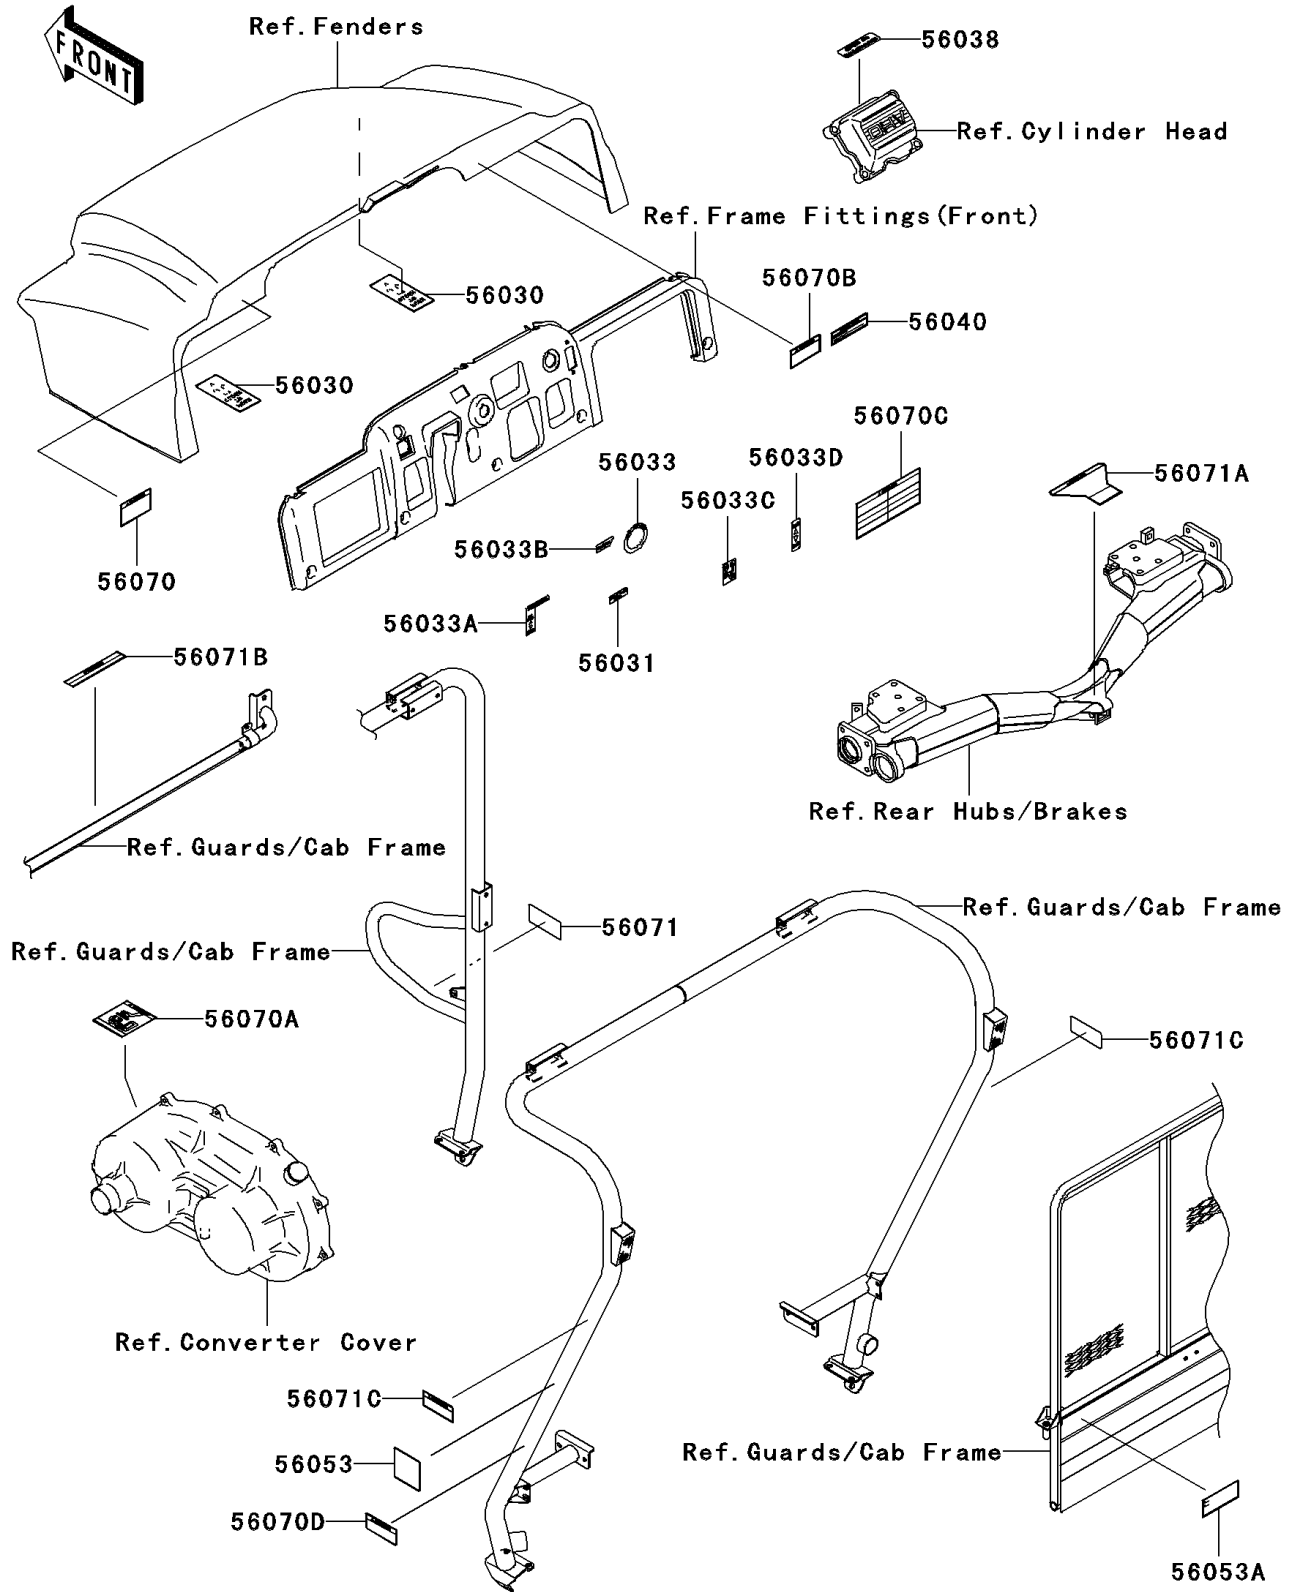

2008 Mule 3010 Trans4x4 Hardwoods Green HD PARTS DIAGRAM

Labels

F2860

2008 Mule 3010 Trans4x4 Hardwoods Green HD PARTS LIST

Labels

ITEM NAME	PART NUMBER	QUANTITY
LABEL,BONNET OPERATION (Ref # 56030)	56030-1240	2
LABEL-MANUAL,BRAKE FLUID LEVEL (Ref # 56031)	56031-1818	1
LABEL-MANUAL,IGNITION,ON/OFF (Ref # 56033)	56033-0162	1
LABEL-MANUAL,DIFF MODE (Ref # 56033A)	56033-1183	1
LABEL-MANUAL,IGNITION (Ref # 56033B)	56033-1184	1
LABEL-MANUAL,SHIFT (Ref # 56033C)	56033-1186	1
LABEL-MANUAL,2WD/4WD (Ref # 56033D)	56033-1187	1
LABEL-BRAND (Ref # 56038)	56038-2782	1
LABEL-WARNING,SHIFT CAUTION (Ref # 56040)	56040-1342	1
LABEL-SPECIFICATION,TIRE (Ref # 56053)	56053-7506	1
LABEL-SPECIFICATION,CARGO BED (Ref # 56053A)	56053-7528	1
LABEL-WARNING,OFF-HIGHWAY (Ref # 56070)	56070-0050	1
LABEL-WARNING,HOT SURFACES (Ref # 56070A)	56070-0051	1
LABEL-WARNING,BONNET OPERATION (Ref # 56070B)	56070-0053	1
LABEL-WARNING,GENERAL (Ref # 56070C)	56070-7507	1
LABEL-WARNING,BED RAISED (Ref # 56070D)	56070-7515	1
LABEL-WARNING,GASOLINE (Ref # 56071)	56071-7501	1
LABEL-WARNING,TRAILER HITCH (Ref # 56071A)	56071-7511	1
LABEL-WARNING,REAR SEAT (Ref # 56071B)	56071-7513	1
LABEL-WARNING,CAB FRAME (Ref # 56071C)	56071-7514	2