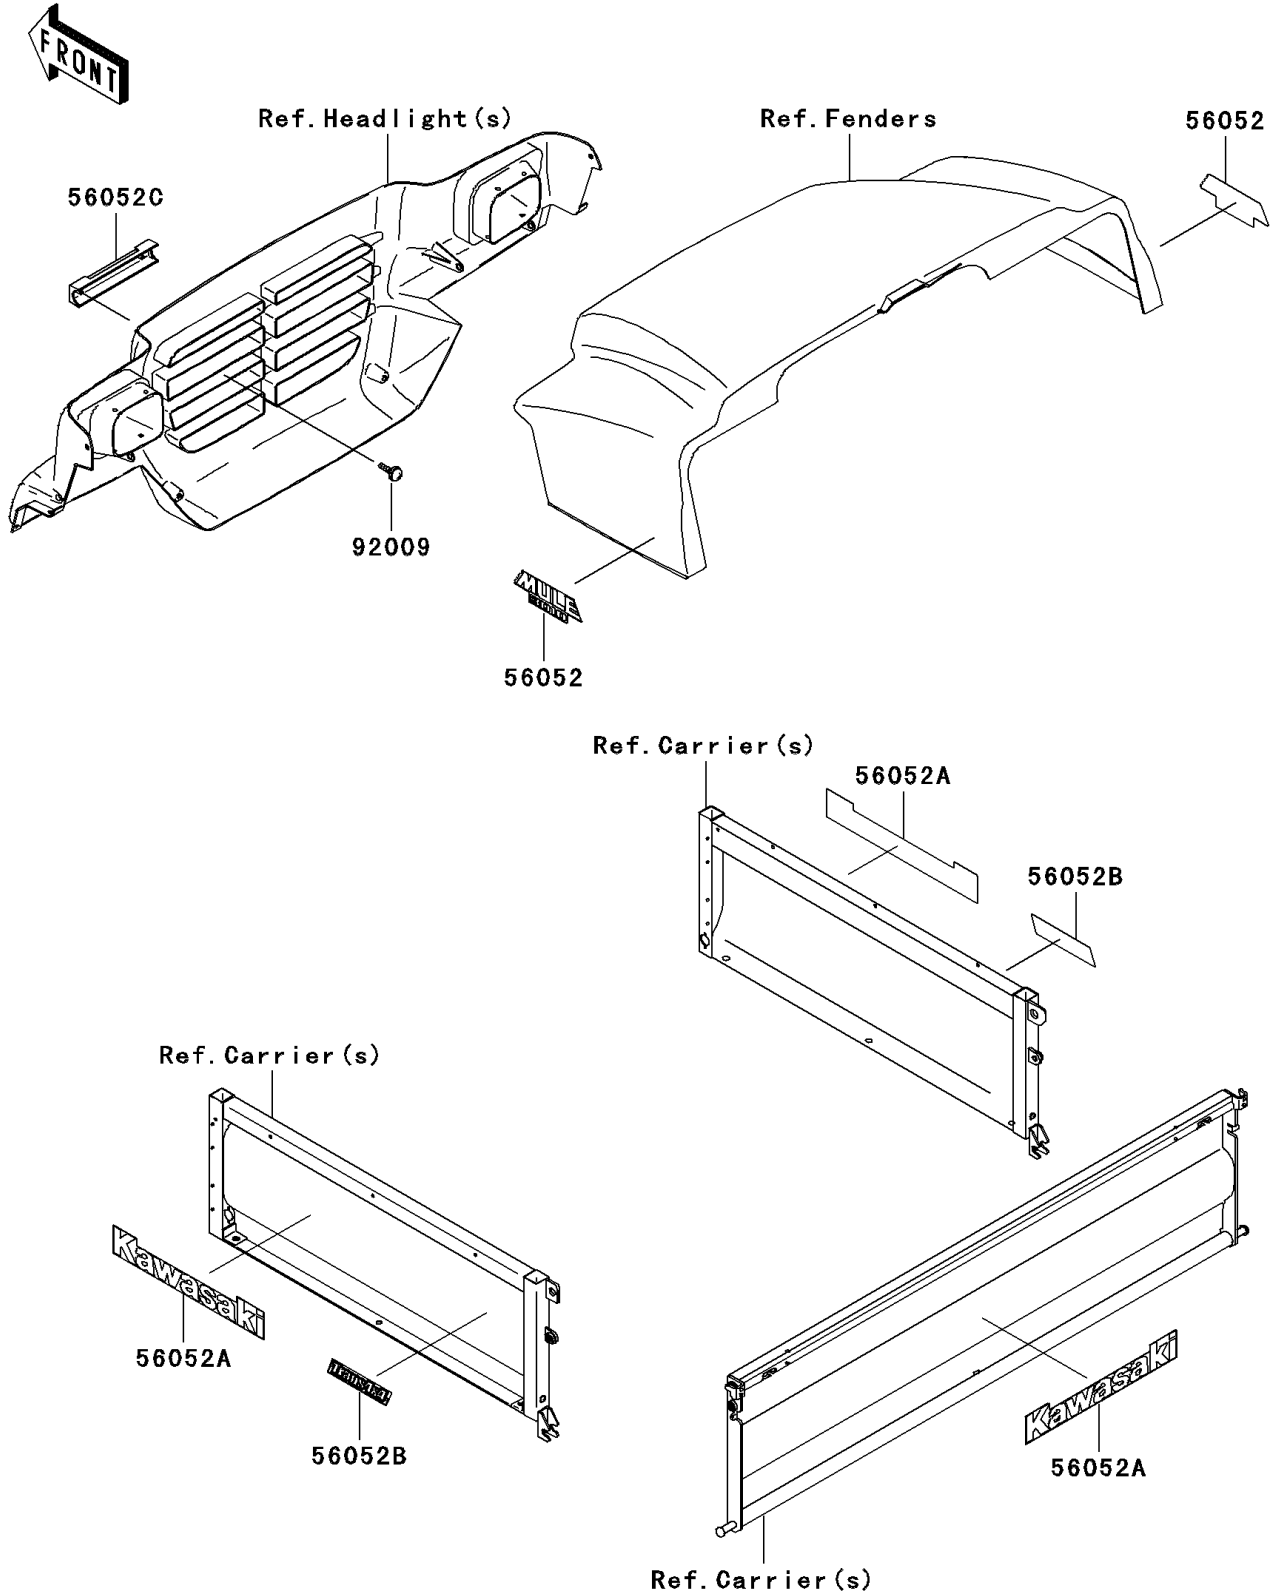

2008 Mule 3010 Trans4x4 Hardwoods Green HD PARTS DIAGRAM

Decals

F2861

2008 Mule 3010 Trans4x4 Hardwoods Green HD PARTS LIST

Decals

ITEM NAME	PART NUMBER	QUANTITY
MARK,FR FENDER,MULE 3010 (Ref # 56052)	56052-0104	2
MARK,SIDE PLATE,KAWASAKI (Ref # 56052A)	56052-0105	3
MARK,SIDE PLATE,TRANS 4X4 (Ref # 56052B)	56052-0617	2
MARK,FRONT GRIL,KAWASAKI (Ref # 56052C)	56052-1245	1
SCREW,TAPPING,4X12 (Ref # 92009)	92009-1444	2