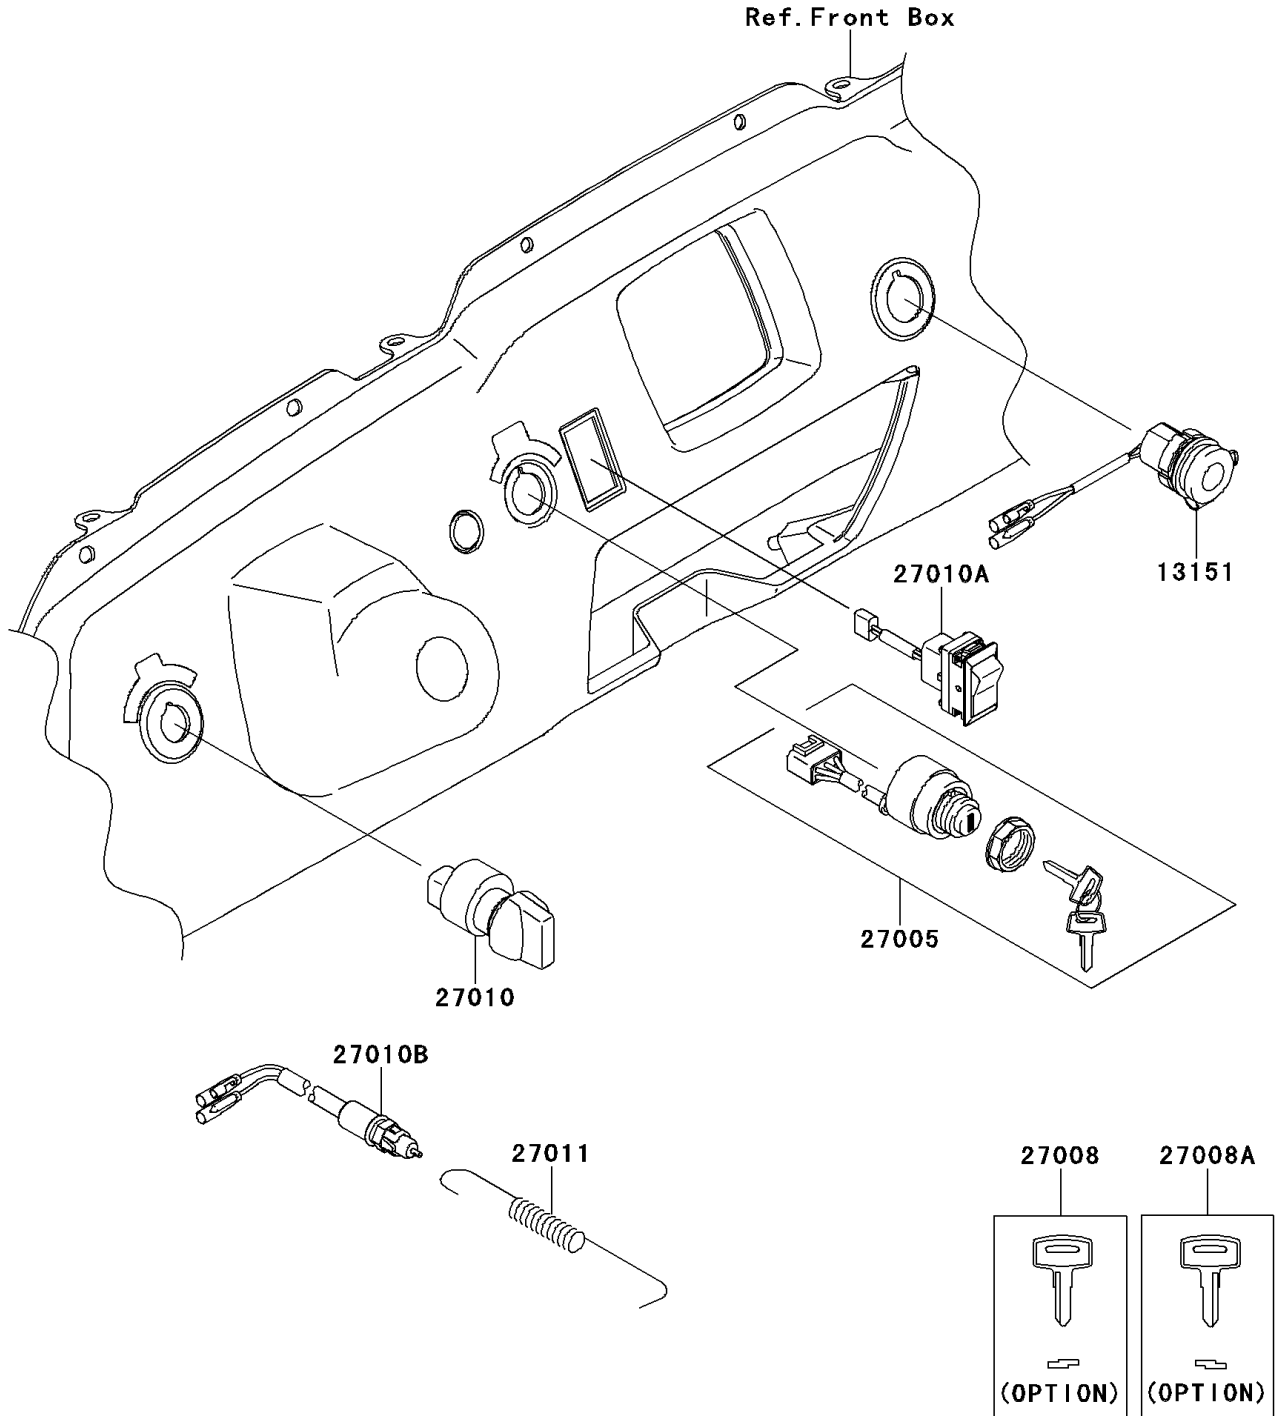

2010 Teryx® 750 FI 4x4 Sport PARTS DIAGRAM

Ignition Switch

F2770

2010 Teryx® 750 FI 4x4 Sport PARTS LIST

Ignition Switch

ITEM NAME	PART NUMBER	QUANTITY
SWITCH-COMP,D.C.TERMINAL (Ref # 13151)	13151-0003	1
SWITCH-ASSY-IGNITION (Ref # 27005)	27005-0036	1
KEY-LOCK,BLANK (Ref # 27008)	27008-1153	1
KEY-LOCK,BLANK (Ref # 27008A)	27008-1157	1
SWITCH,HEAD LAMP (Ref # 27010)	27010-0067	1
SWITCH,2/4WD (Ref # 27010A)	27010-0068	1
SWITCH,REAR BRAKE (Ref # 27010B)	27010-1475	1
SPRING,BRAKE LAMP SWITCH (Ref # 27011)	27011-006	1