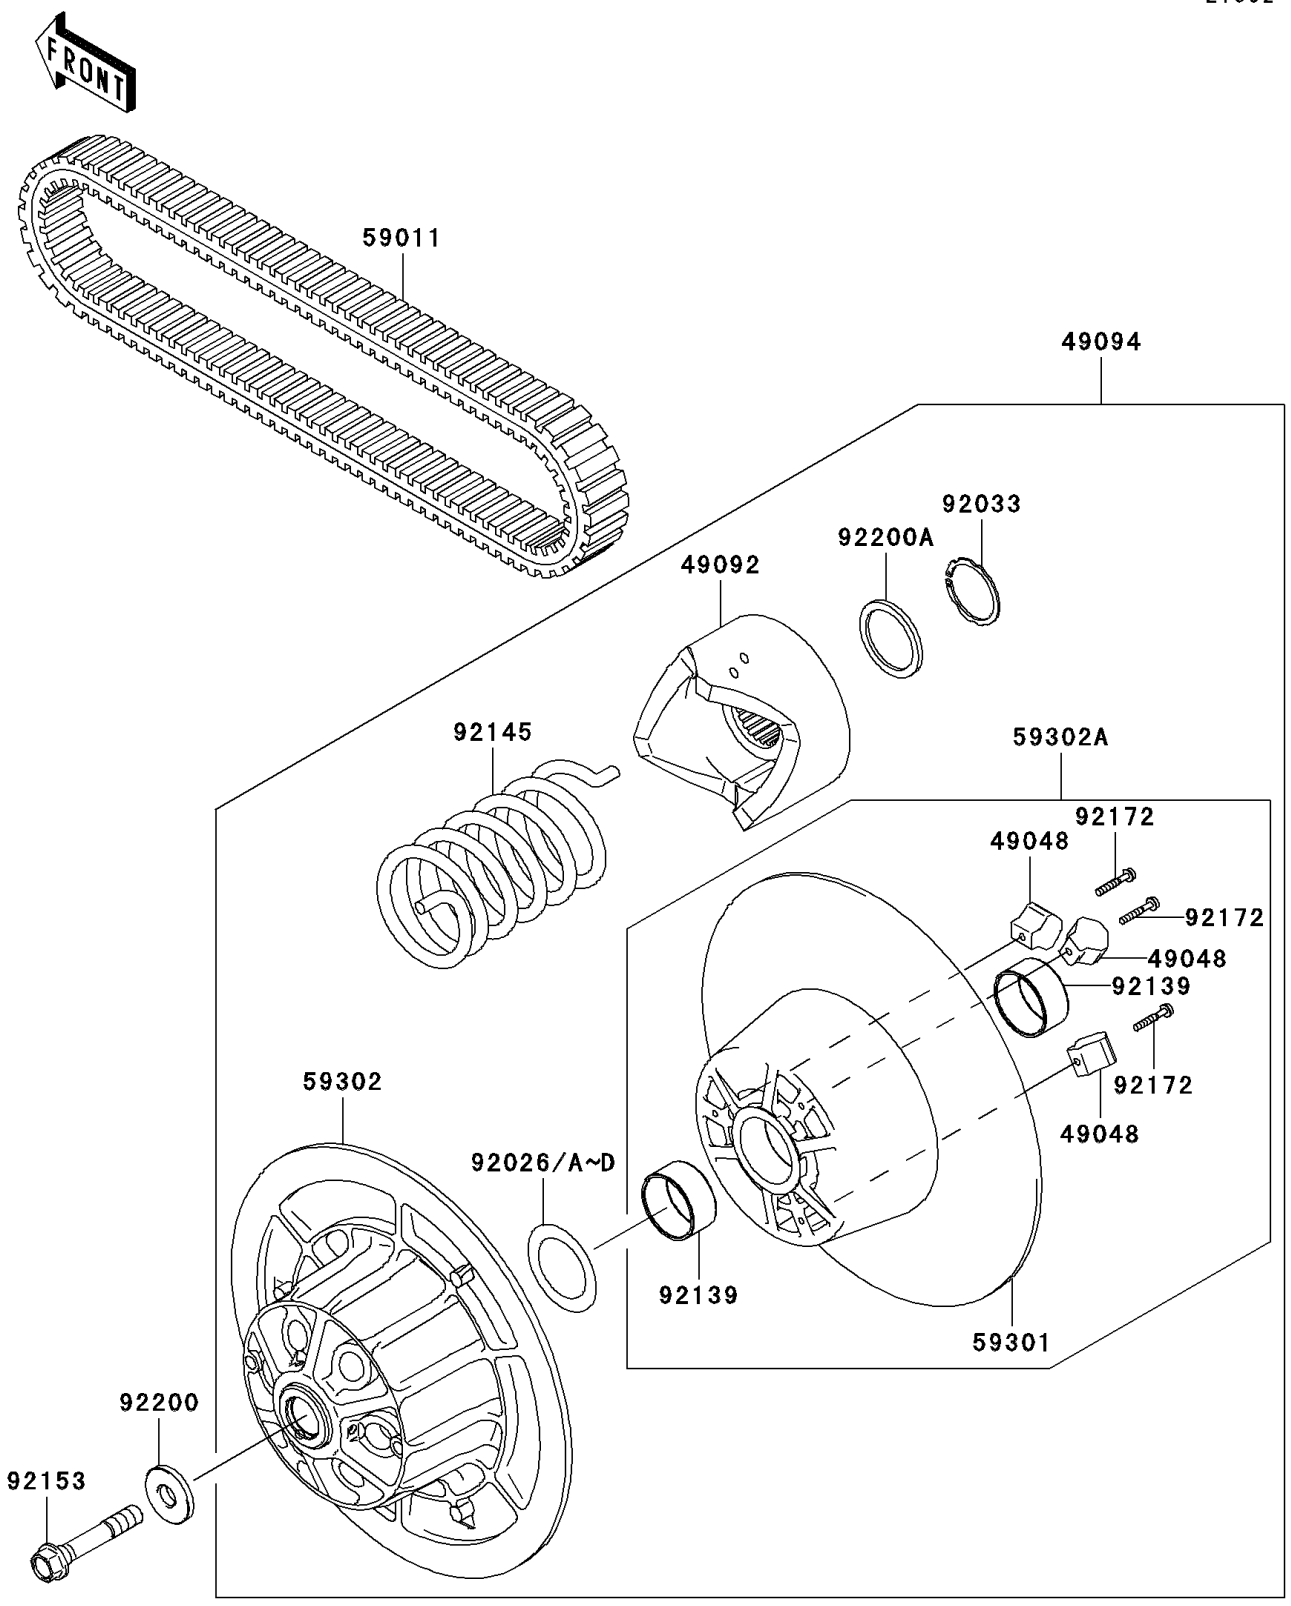

Mule 3010 Trans4x4 Diesel PARTS DIAGRAM

Driven Converter/Drive Belt

E1392

Mule 3010 Trans4x4 Diesel PARTS LIST

Driven Converter/Drive Belt

ITEM NAME	PART NUMBER	QUANTITY
-----------	-------------	----------