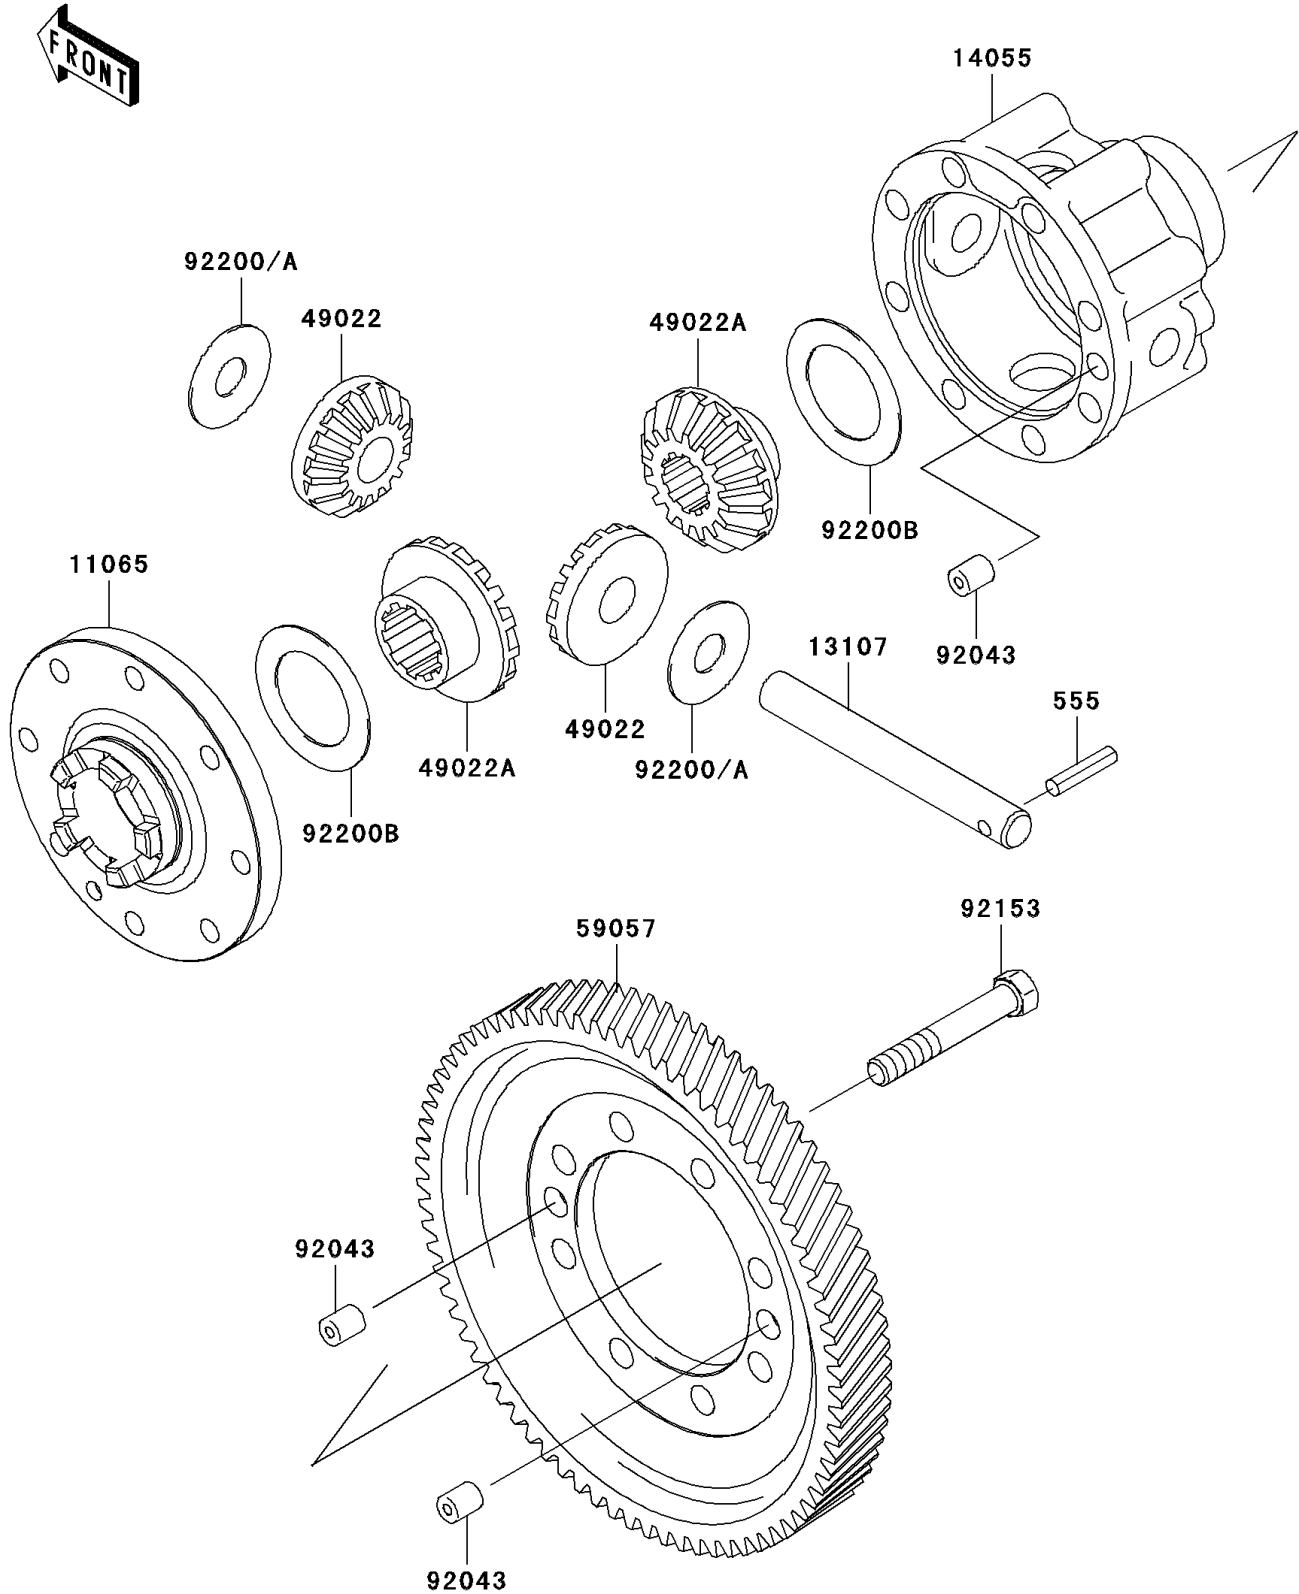

Mule 3010 Trans4x4 Diesel PARTS DIAGRAM

Differential

E1451

Mule 3010 Trans4x4 Diesel PARTS LIST

Differential

ITEM NAME	PART NUMBER	QUANTITY
-----------	-------------	----------