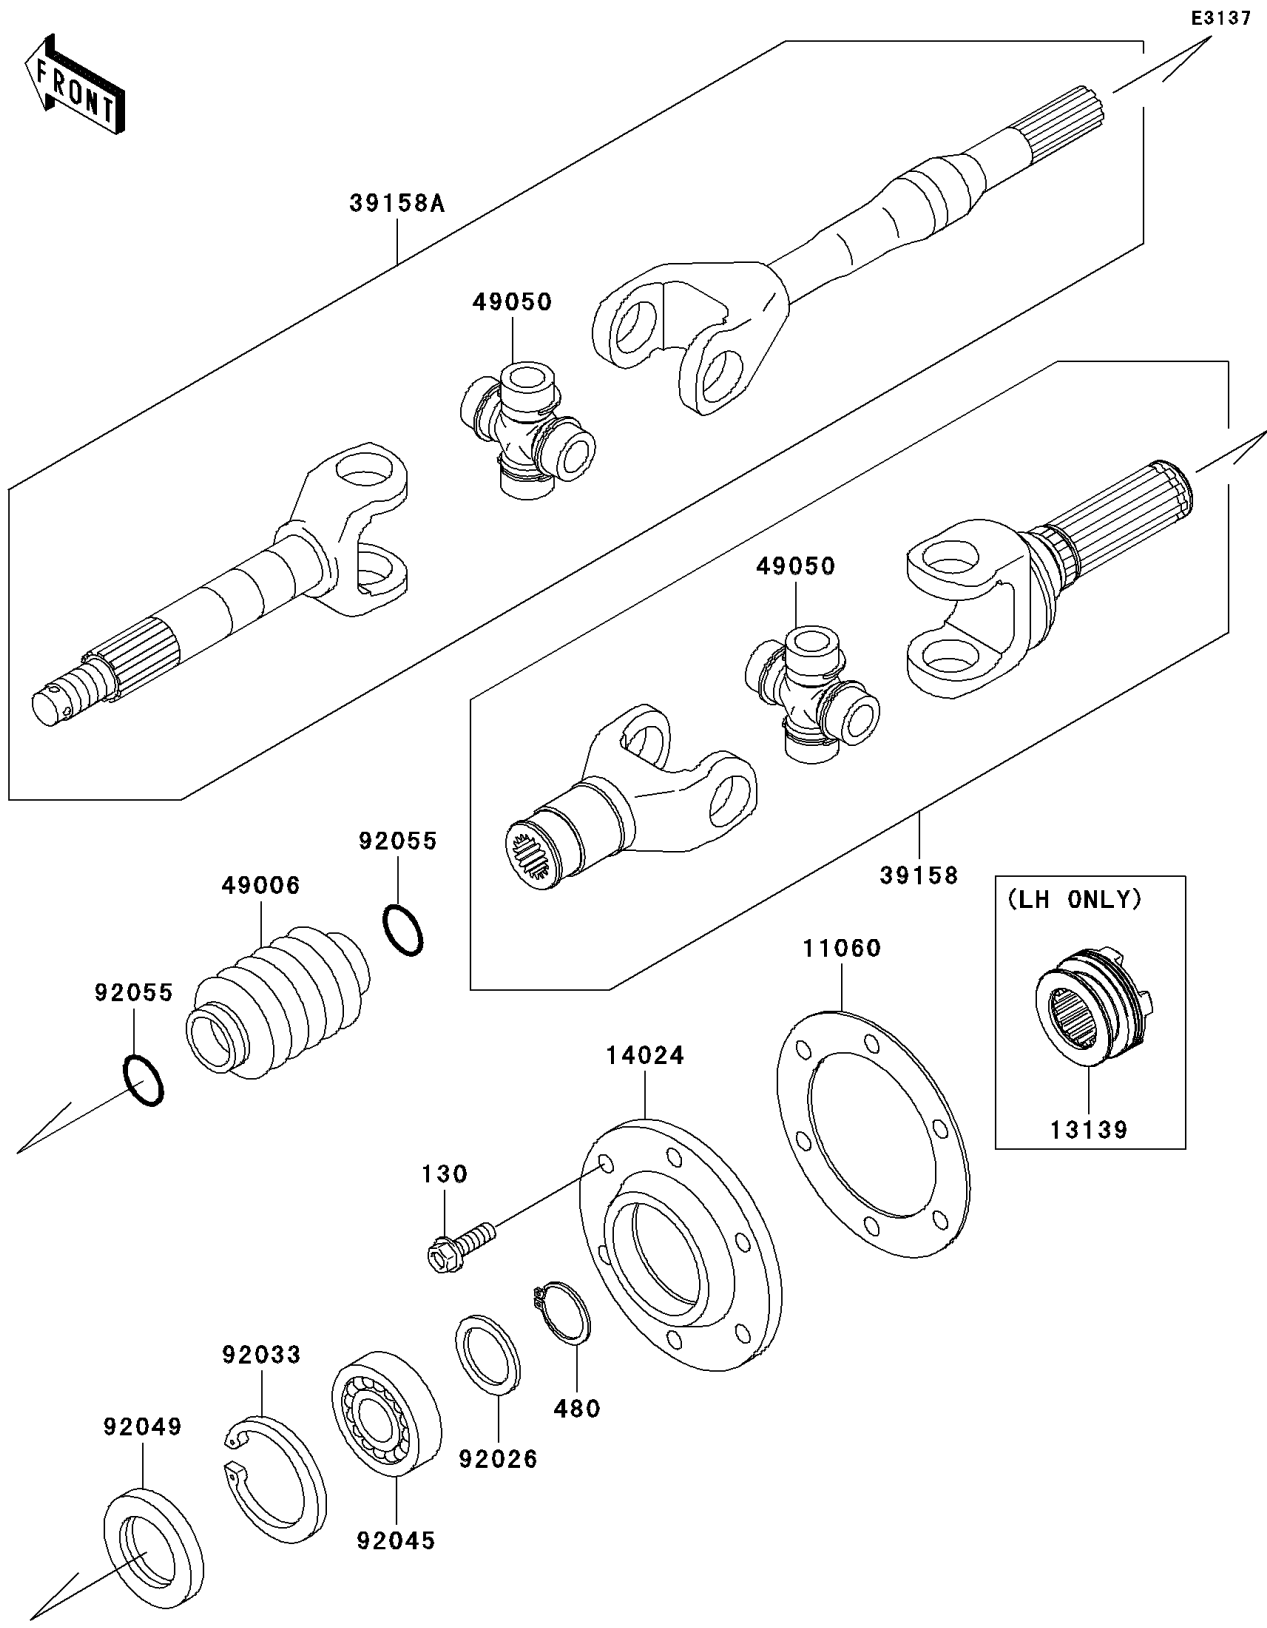

# Mule 3010 Trans4x4 Diesel PARTS DIAGRAM

Drive Shaft-Rear

# Mule 3010 Trans4x4 Diesel PARTS LIST

Drive Shaft-Rear

ITEM NAME	PART NUMBER	QUANTITY
-----------	-------------	----------