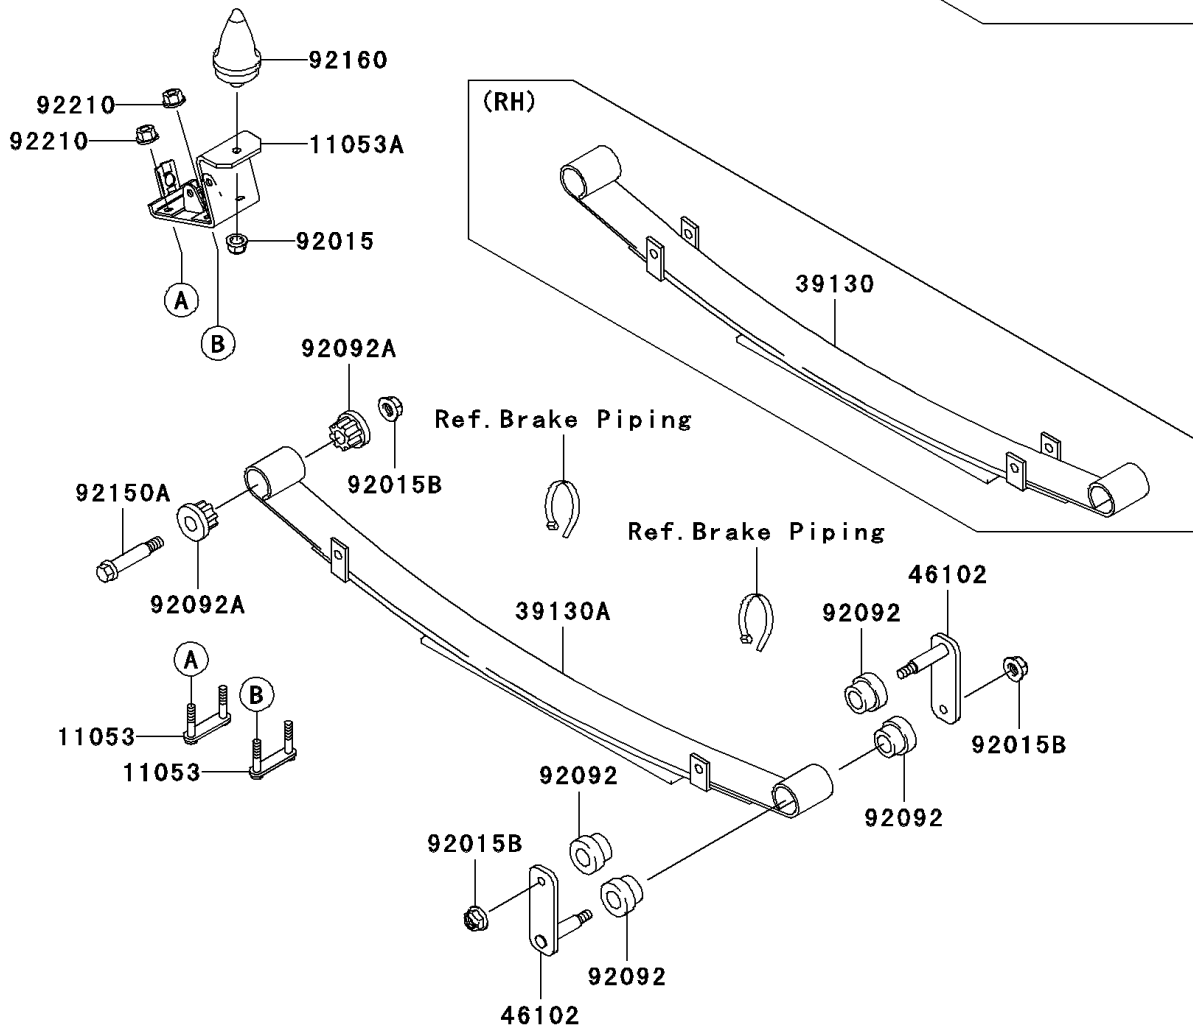

Mule 3010 Trans4x4 Diesel PARTS DIAGRAM

Rear Suspension

F2153

Mule 3010 Trans4x4 Diesel PARTS LIST

Rear Suspension

ITEM NAME	PART NUMBER	QUANTITY
-----------	-------------	----------