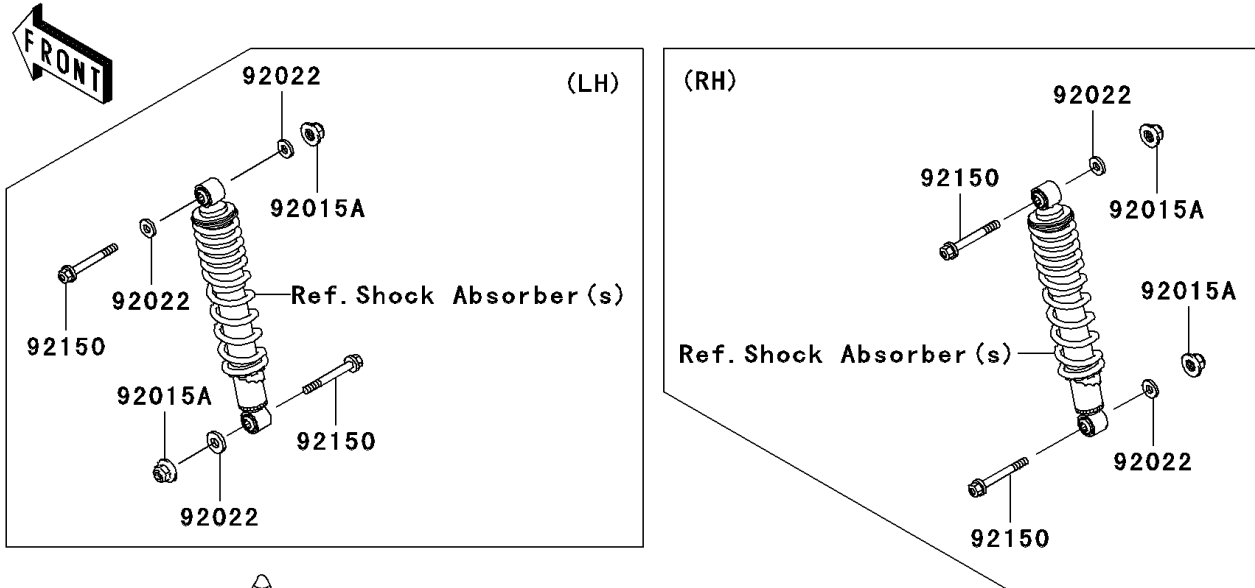

Mule 3010 Trans4x4 Diesel PARTS DIAGRAM

Rear Suspension

F2153

Mule 3010 Trans4x4 Diesel PARTS LIST

Rear Suspension

ITEM NAME	PART NUMBER	QUANTITY
-----------	-------------	----------