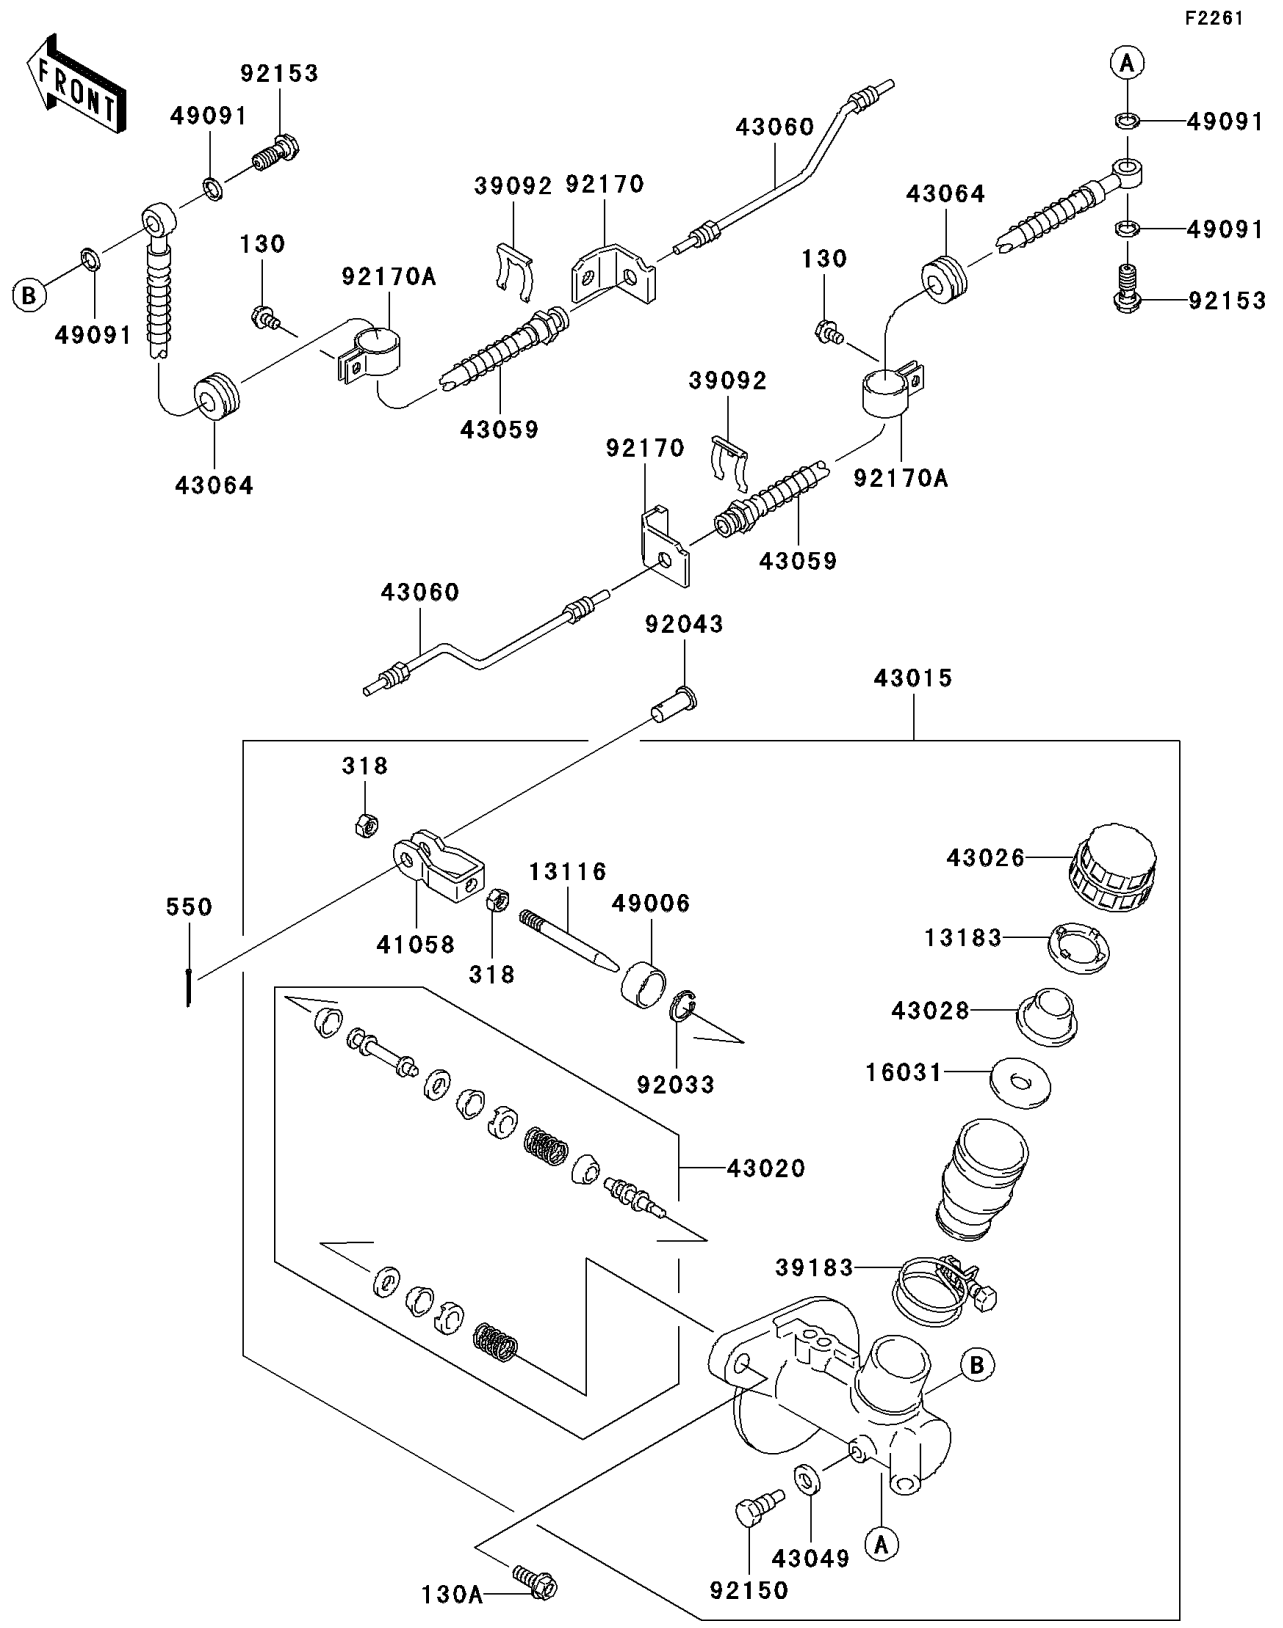

Mule 3010 Trans4x4 Diesel PARTS DIAGRAM

Master Cylinder

Mule 3010 Trans4x4 Diesel PARTS LIST

Master Cylinder

ITEM NAME	PART NUMBER	QUANTITY
-----------	-------------	----------