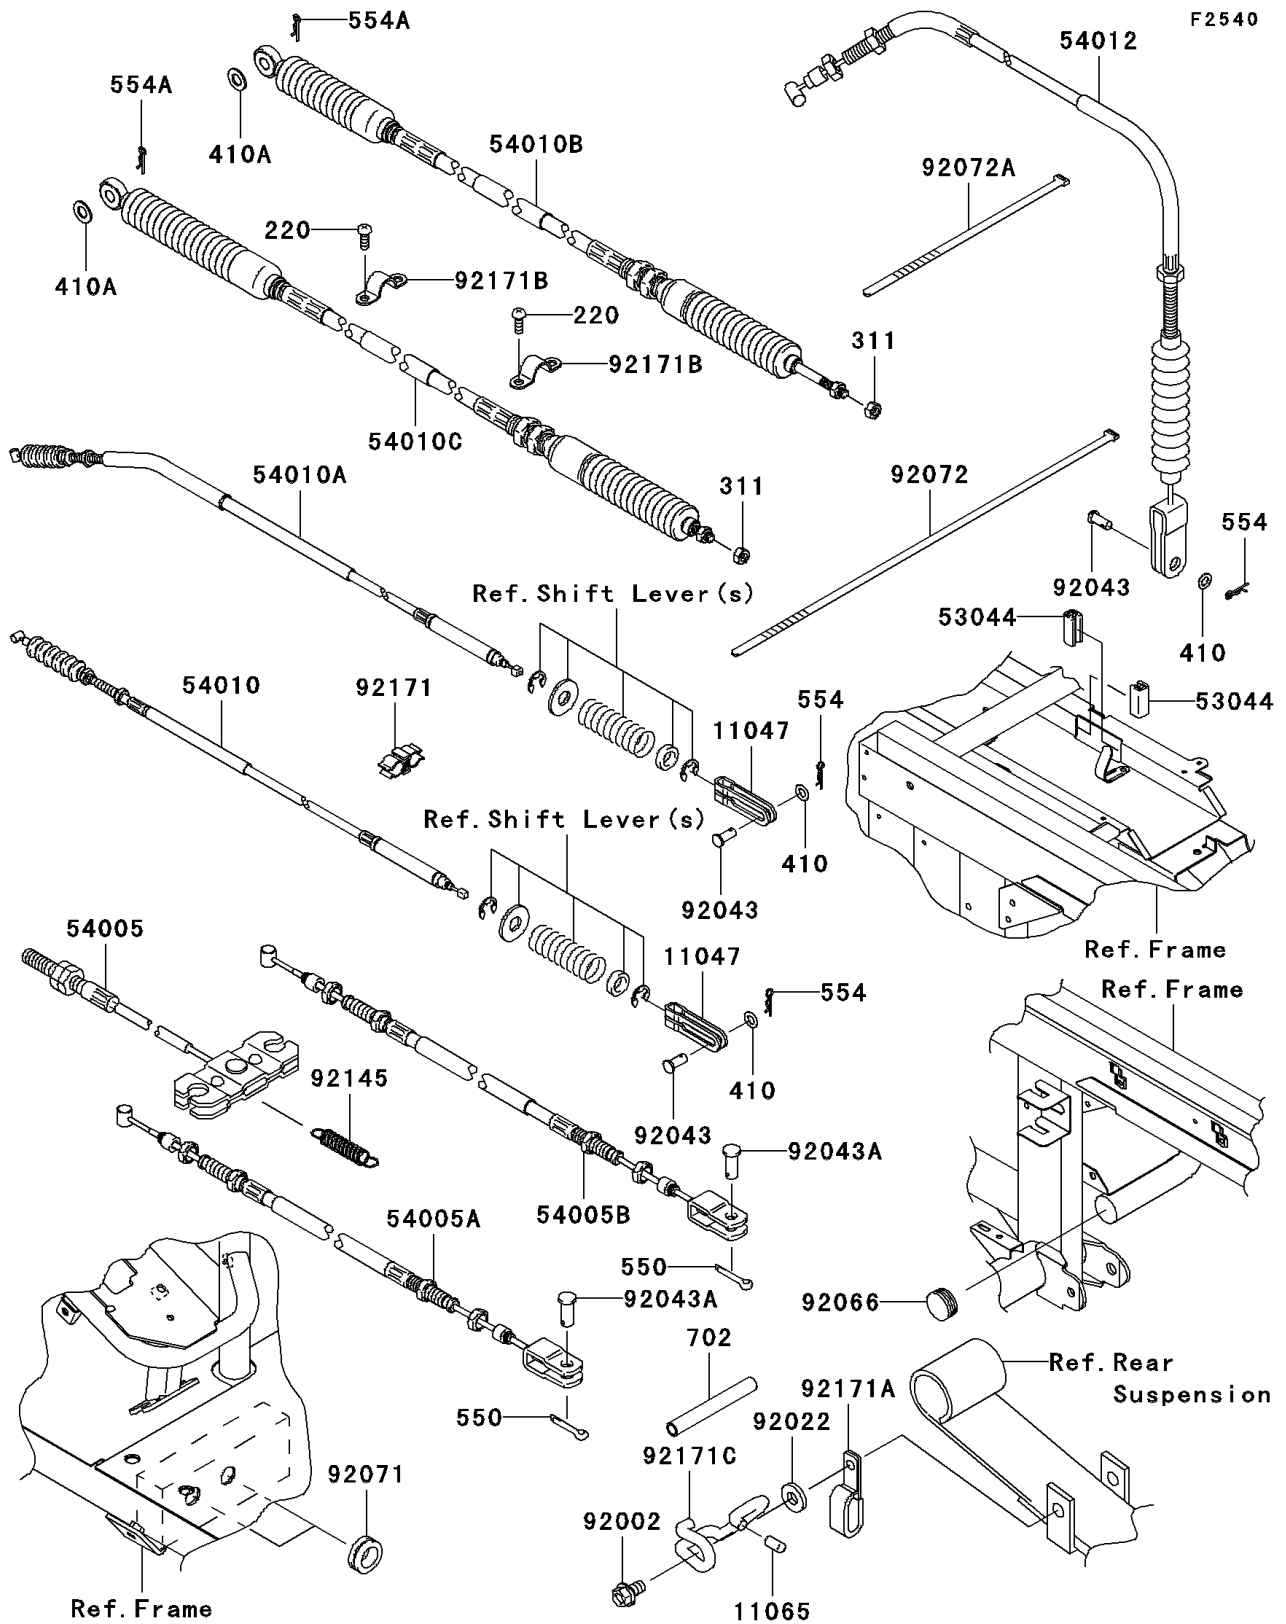

2007 Mule 3010 Trans4x4 Diesel PARTS DIAGRAM

Cables

2007 Mule 3010 Trans4x4 Diesel PARTS LIST

Cables

ITEM NAME	PART NUMBER	QUANTITY
SCREW-PAN-CROS,5X14 (Ref # 220)	220D0514	4
NUT-HEX,6MM (Ref # 311)	311B0600	2
WASHER-PLAIN-SMALL,6MM (Ref # 410)	410B0600	3
W-PLAIN-S,8MM (Ref # 410A)	410E0800	2
PIN-COTTER,2.0X22 (Ref # 550)	550D2022	2
PIN-SNAP (Ref # 554)	554A0600	3
PIN-SNAP,8MM (Ref # 554A)	554A0800	2
TUBE-RUBBER,5X8X55 (Ref # 702)	702A0555	1
BRACKET,DIFF LOCK (Ref # 11047)	11047-1043	2
CAP (Ref # 11065)	11065-7505	1
TRIM,L=22 (Ref # 53044)	53044-7503	2
CABLE-BRAKE,PARKING,FR (Ref # 54005)	54005-1198	1
CABLE-BRAKE,PARKING,RR,LH (Ref # 54005A)	54005-7503	1
CABLE-BRAKE,PARKING,RR,RH (Ref # 54005B)	54005-7504	1
CABLE,2-4WD (Ref # 54010)	54010-0045	1
CABLE,DIFF LOCK (Ref # 54010A)	54010-7504	1
CABLE,HI-LOW (Ref # 54010B)	54010-7506	1
CABLE,SHIFT CONTROL (Ref # 54010C)	54010-7508	1
CABLE-THROTTLE (Ref # 54012)	54012-7506	1
BOLT,8X14 (Ref # 92002)	92002-1589	1
WASHER,8.5X20X1.6,BLACK (Ref # 92022)	92022-1317	1
PIN,6X11 (Ref # 92043)	92043-092	3
PIN (Ref # 92043A)	92043-1039	2
PLUG (Ref # 92066)	92066-7503	1
GROMMET (Ref # 92071)	92071-1027	2
BAND,L=365 (Ref # 92072)	92072-1197	1
BAND,L=188 (Ref # 92072A)	92072-1239	3
SPRING (Ref # 92145)	92145-7506	1
CLAMP,HIGHTENSION CORD (Ref # 92171)	92171-0129	1

2007 Mule 3010 Trans4x4 Diesel PARTS LIST

Cables

ITEM NAME	PART NUMBER	QUANTITY
CLAMP,CABLE (Ref # 92171A)	92171-0176	1
CLAMP (Ref # 92171B)	92171-1203	2
CLAMP,BRAKE CABLE (Ref # 92171C)	92171-1210	1