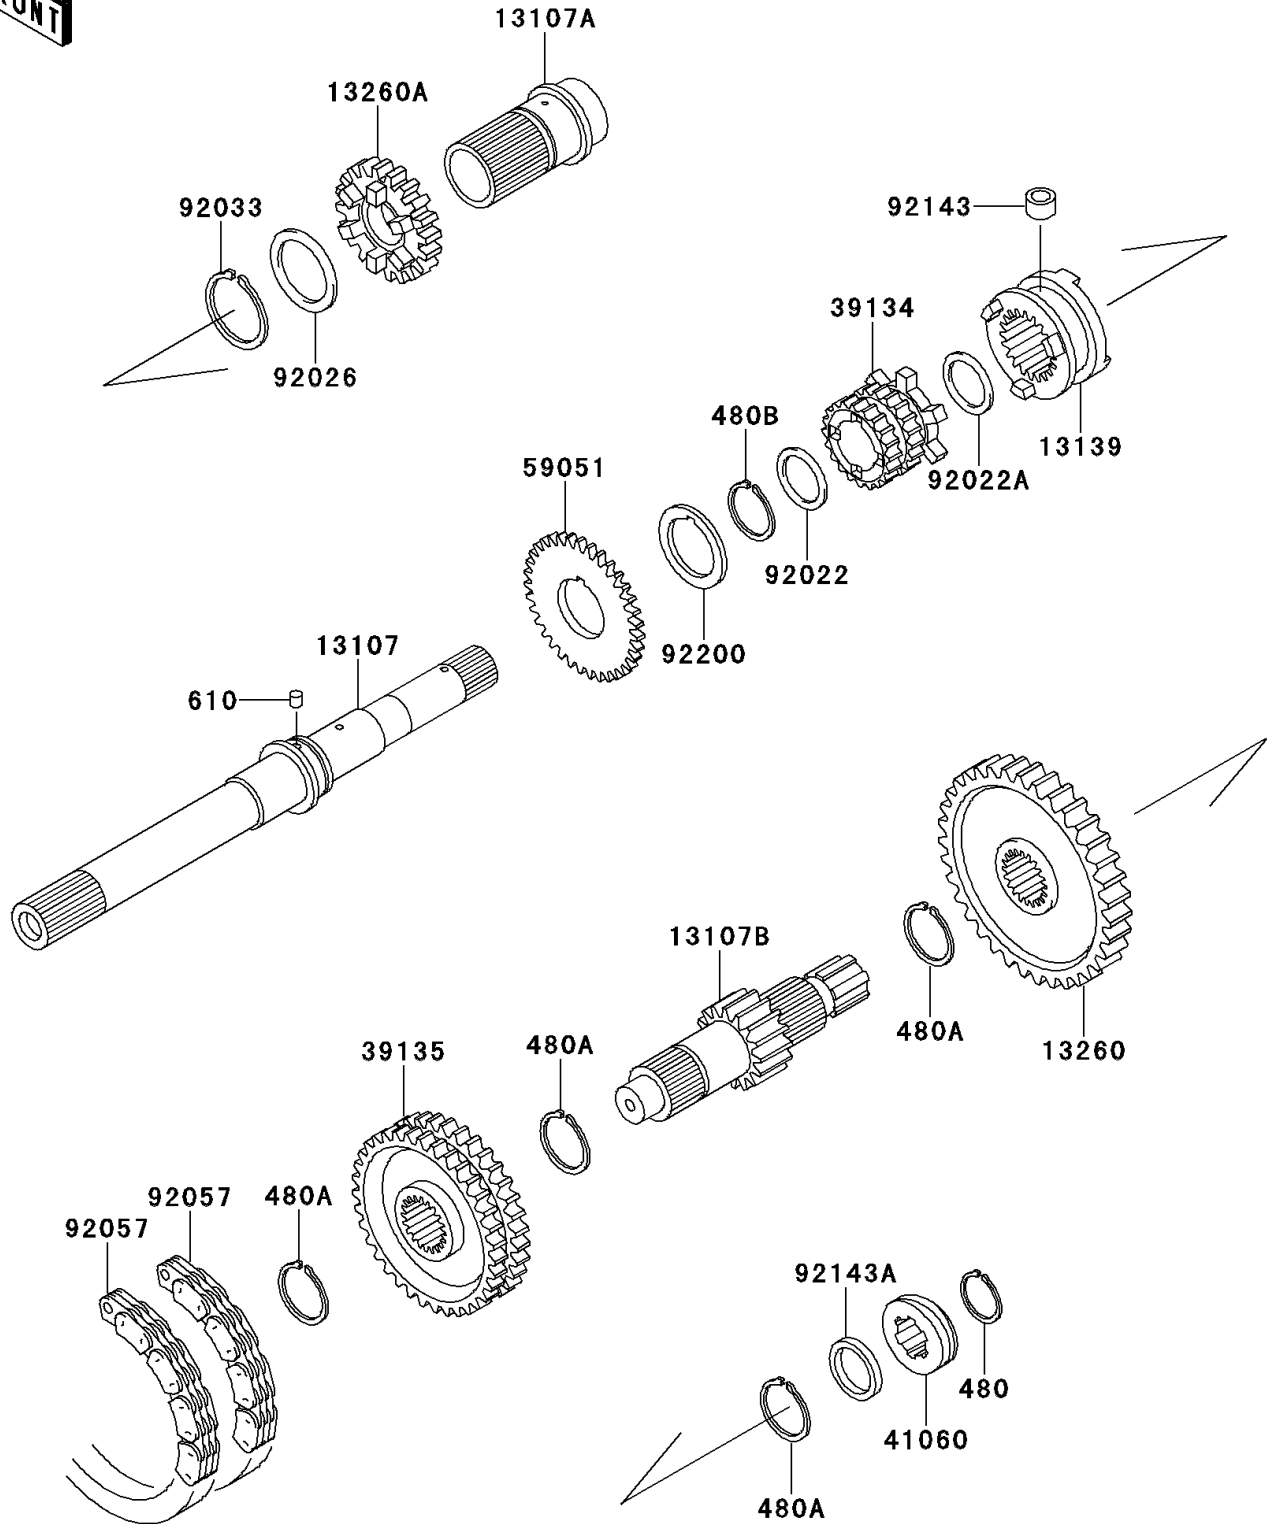

Mule 2500 PARTS DIAGRAM

Transmission

E1361

Mule 2500 PARTS LIST

Transmission

ITEM NAME	PART NUMBER	QUANTITY
CIRCLIP-TYPE-C,25MM (Ref # 480)	480J2500	1
CIRCLIP-TYPE-C,30MM (Ref # 480A)	480J3000	4
CIRCLIP-TYPE-C,32MM (Ref # 480B)	480J3200	1
ROLLER (Ref # 610)	610A0505	1
SHAFT,INPUT (Ref # 13107)	13107-1314	1
SHAFT,INPUT OUTER (Ref # 13107A)	13107-1315	1
SHAFT,OUTPUT,15T (Ref # 13107B)	13107-1316	1
SHIFTER,FR/RR (Ref # 13139)	13139-1072	1
GEAR,OUTPUT REVERSE,51T (Ref # 13260)	13260-1288	1
GEAR,INPUT 28T (Ref # 13260A)	13260-1462	1
SPROCKET-DRIVE,20T (Ref # 39134)	39134-1055	1
SPROCKET-DRIVEN,41T (Ref # 39135)	39135-1055	1
GEAR-METER SCREW (Ref # 41060)	41060-1147	1
GEAR-SPUR (Ref # 59051)	59051-2097	1
WASHER,25.3X33X1 (Ref # 92022)	92022-1109	1
WASHER,22.3X33X1.0 (Ref # 92022A)	92022-1573	1
SPACER,35.3X44X0.5 (Ref # 92026)	92026-1375	1
RING-SNAP (Ref # 92033)	92033-1269	1
CHAIN,REVERSE,81RH2520,54L (Ref # 92057)	92057-1364	2
COLLAR,8X14X10.5 (Ref # 92143)	92143-1497	1
COLLAR,25X32X4.5 (Ref # 92143A)	92143-1597	1
WASHER,GOVERNOR GEAR (Ref # 92200)	92200-1155	1