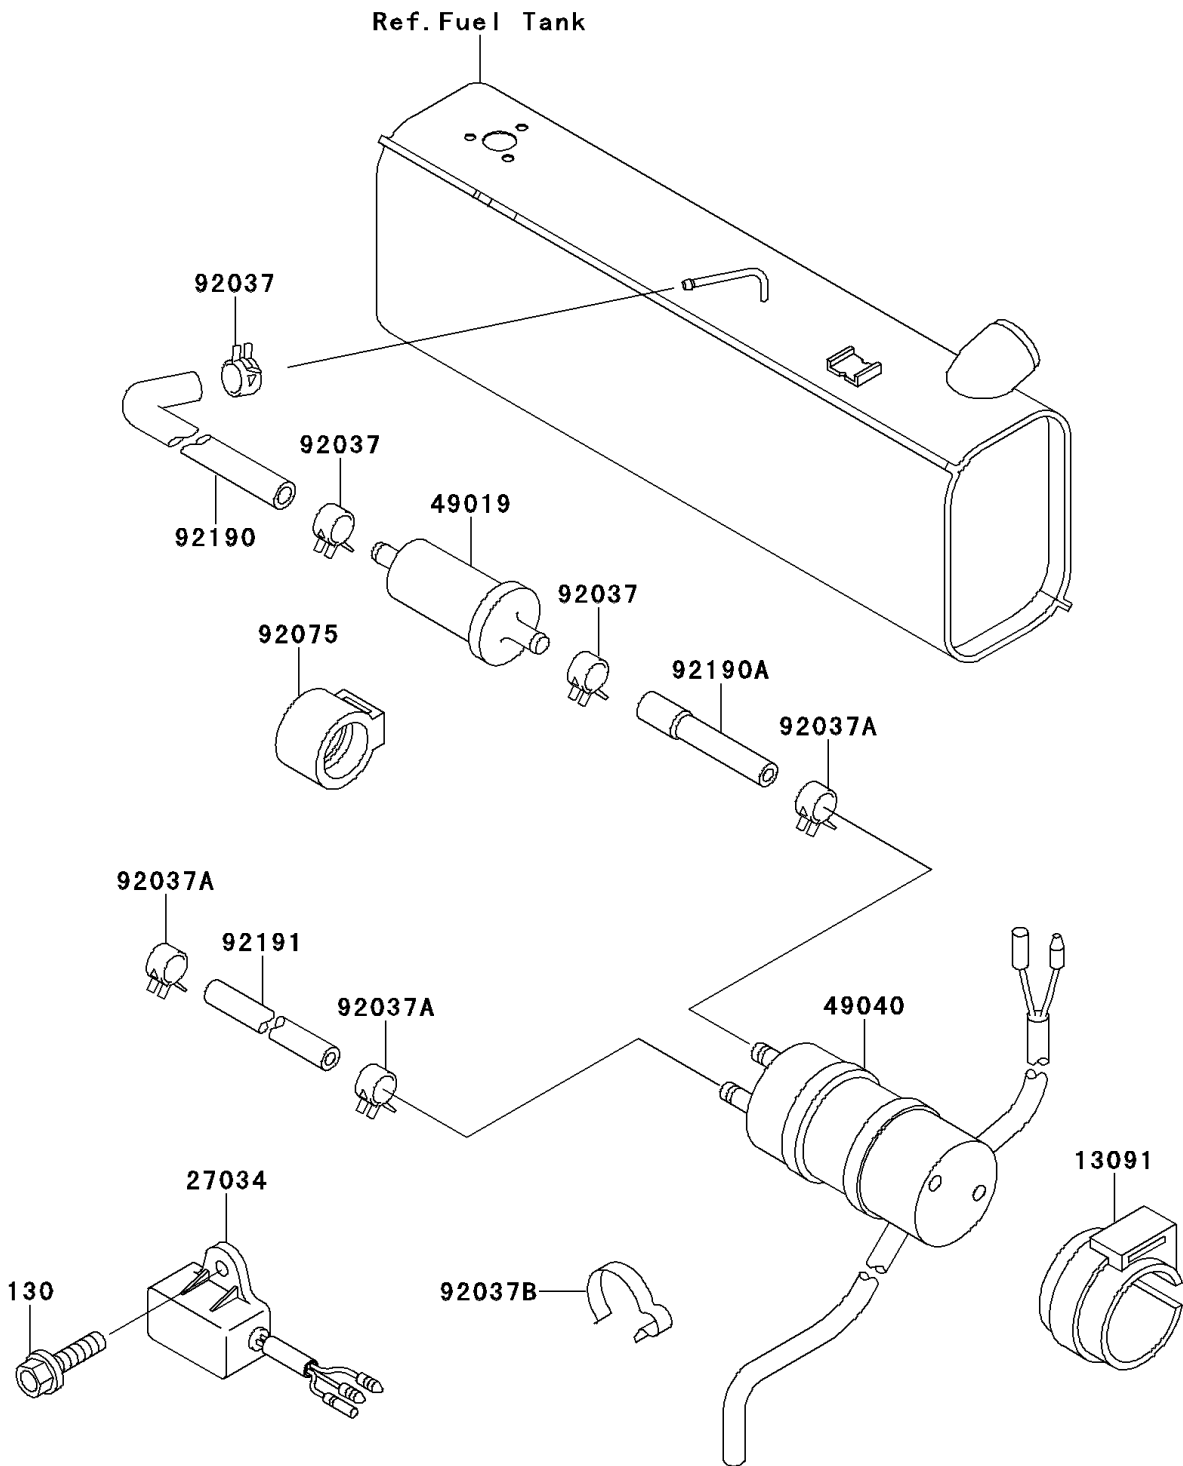

Mule 2500 PARTS DIAGRAM

Fuel Pump

E1520

Mule 2500 PARTS LIST

Fuel Pump

ITEM NAME	PART NUMBER	QUANTITY
BOLT-FLANGED,6X14,BLACK (Ref # 130)	130J0614	1
HOLDER (Ref # 13091)	13091-1512	1
RELAY,FUEL CUT (Ref # 27034)	27034-1053	1
FILTER-FUEL (Ref # 49019)	49019-1055	1
PUMP-FUEL (Ref # 49040)	49040-1055	1
CLAMP (Ref # 92037)	92037-1181	3
CLAMP,TUBE (Ref # 92037A)	92037-1505	3
CLAMP,HOSE (Ref # 92037B)	92037-1552	1
DAMPER,FUEL FILTER (Ref # 92075)	92075-1853	1
TUBE,8X13X370 (Ref # 92190)	92190-1325	1
TUBE,FILTER-PUMP (Ref # 92190A)	92190-1437	1
TUBE,PUMP-CARBURETOR (Ref # 92191)	92191-1042	1