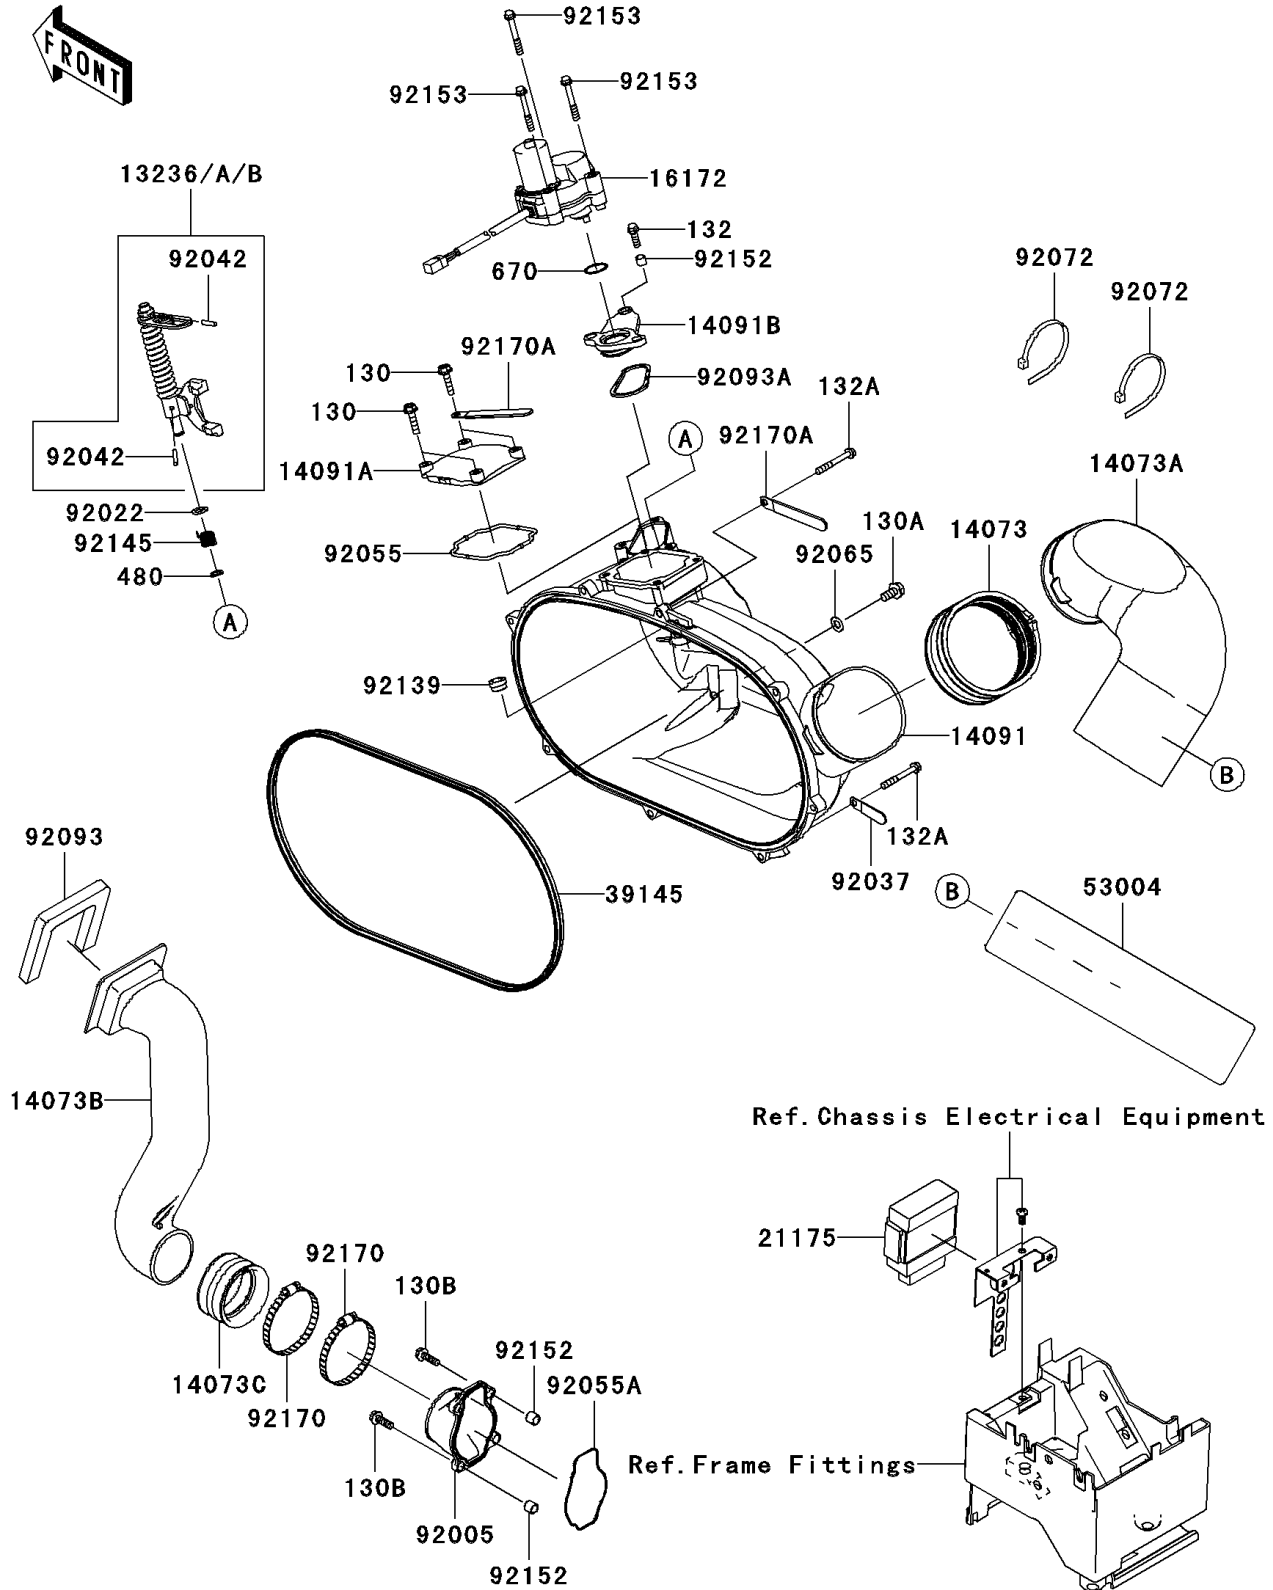

# 2008 Teryx® 750 4X4 PARTS DIAGRAM

Converter Cover

E1393

## 2008 Teryx® 750 4X4 PARTS LIST

### Converter Cover

ITEM NAME	PART NUMBER	QUANTITY
BOLT-FLANGED,6X25 (Ref # 130)	130BA0625	4
BOLT-FLANGED,8X16 (Ref # 130A)	130BA0816	1
BOLT-FLANGED,6X20 (Ref # 130B)	130CD0620	4
BOLT-FLANGED-SMALL,6X20 (Ref # 132)	132BA0620	1
BOLT-FLANGED-SMALL,6X45 (Ref # 132A)	132BA0645	8
CIRCLIP-TYPE-C,10MM (Ref # 480)	480J1000	1
O RING (Ref # 670)	670D3022	1
LEVER-COMP,YELLOW (Ref # 13236)	13236-0123	AR
LEVER-COMP,GREEN (Ref # 13236A)	13236-0124	AR
LEVER-COMP,PAINT LESS (Ref # 13236B)	13236-0125	1
DUCT,EXHAUST JOINT (Ref # 14073)	14073-0136	1
DUCT,EXHAUST (Ref # 14073A)	14073-0201	1
DUCT,INTAKE (Ref # 14073B)	14073-0213	1
DUCT,JOINT (Ref # 14073C)	14073-1775	1
COVER,CVT (Ref # 14091)	14091-0671	1
COVER,ACCESS (Ref # 14091A)	14091-0672	1
COVER,MOUNTING EYE,ACTR (Ref # 14091B)	14091-0673	1
ACTUATOR (Ref # 16172)	16172-0017	1
CONTROL UNIT-ELECTRONIC (Ref # 21175)	21175-0151	1
TRIM-SEAL (Ref # 39145)	39145-0037	1
MAT (Ref # 53004)	53004-0027	1
FITTING (Ref # 92005)	92005-1387	1
WASHER,10.2X16X1 (Ref # 92022)	92022-1829	1
CLAMP,L=45 (Ref # 92037)	92037-1539	1
PIN,DOWEL,4X15.8 (Ref # 92042)	92042-014	AR
RING-O (Ref # 92055)	92055-0120	1
RING-O (Ref # 92055A)	92055-1630	1
GASKET (Ref # 92065)	92065-023	1
BAND,L=460 (Ref # 92072)	92072-0073	2

### Converter Cover

ITEM NAME	PART NUMBER	QUANTITY
SEAL,INTAKE DUCT (Ref # 92093)	92093-0140	1
SEAL (Ref # 92093A)	92093-1548	1
BUSHING,10X14X11 (Ref # 92139)	92139-0214	1
SPRING,RETURN (Ref # 92145)	92145-0443	1
COLLAR (Ref # 92152)	92152-1332	5
BOLT,6X47 (Ref # 92153)	92153-0678	3
CLAMP (Ref # 92170)	92170-1764	2
CLAMP (Ref # 92170A)	92170-1925	2