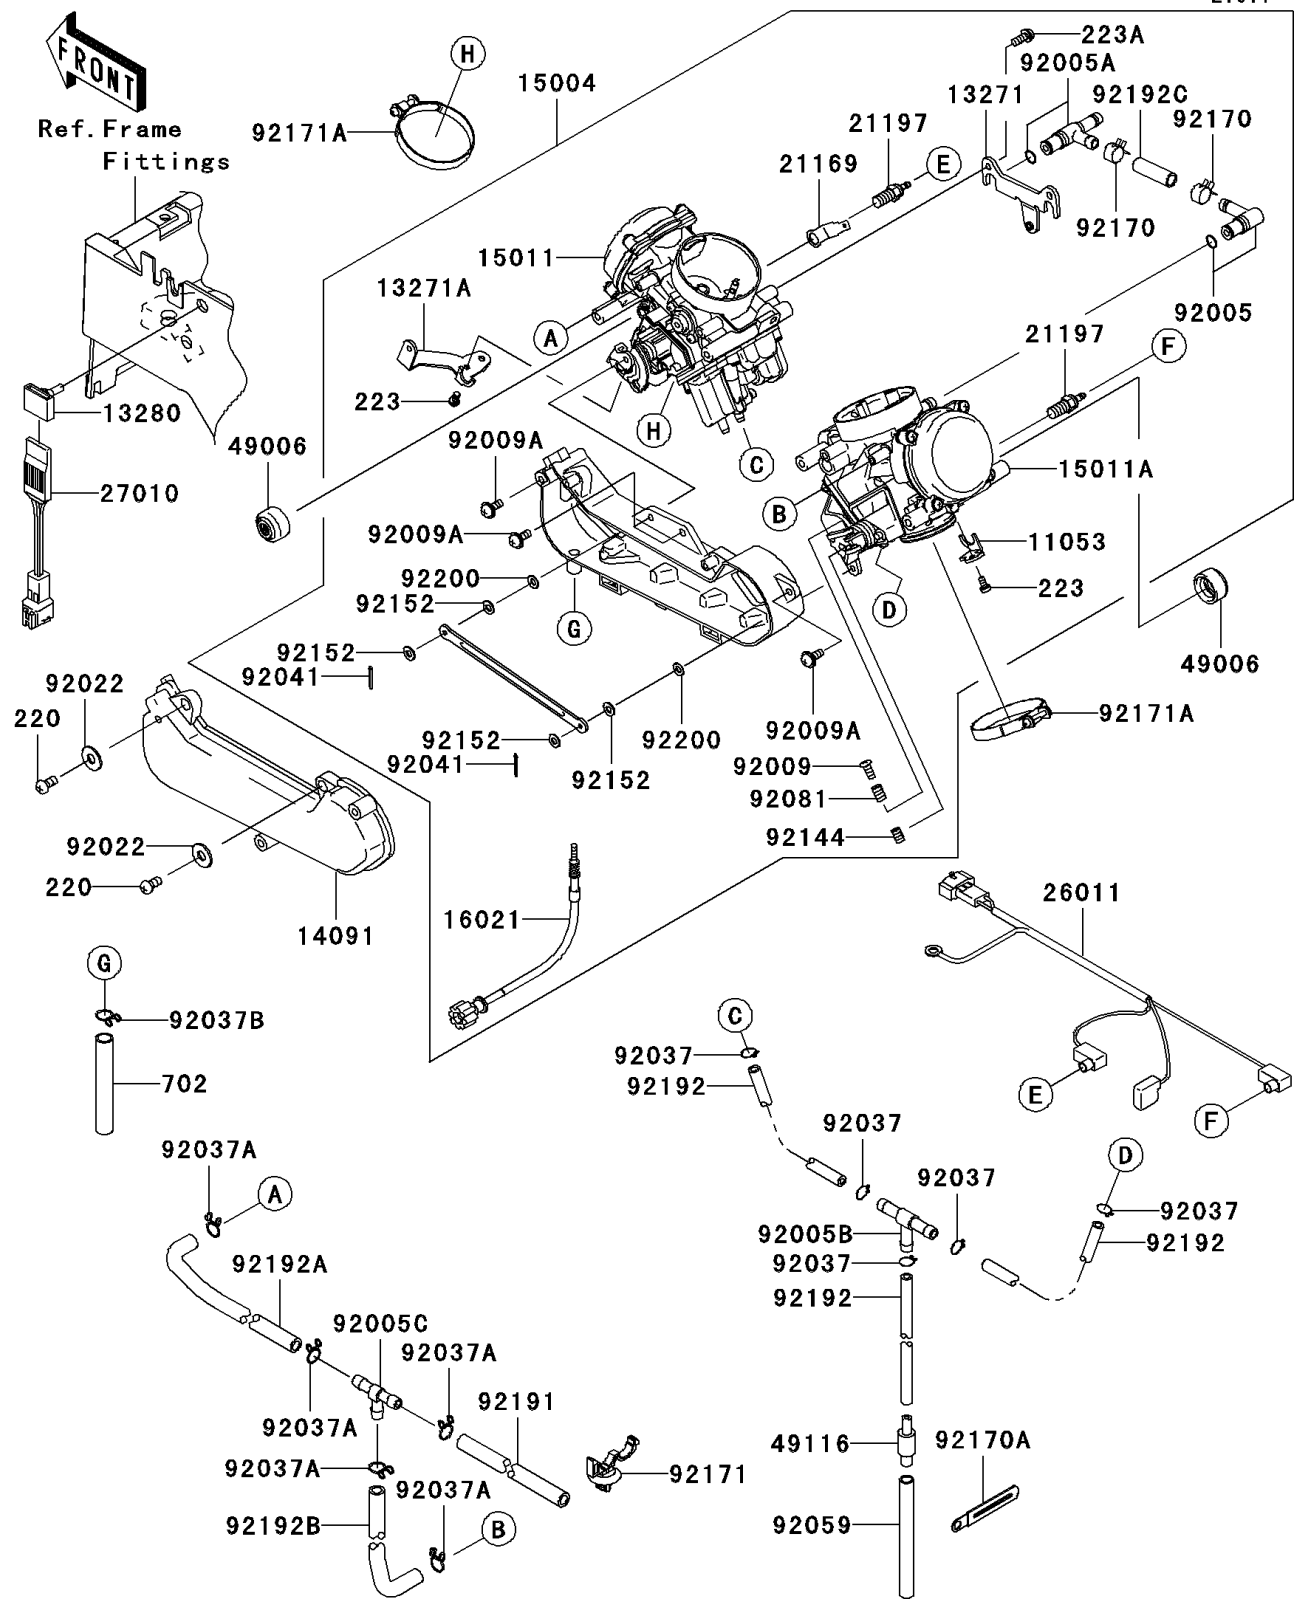

2008 Teryx® 750 4X4 PARTS DIAGRAM

Carburetor

E1611

2008 Teryx® 750 4X4 PARTS LIST

Carburetor

ITEM NAME	PART NUMBER	QUANTITY
BRACKET (Ref # 11053)	11053-1606	1
PLATE (Ref # 13271)	13271-0750	1
PLATE (Ref # 13271A)	13271-0751	1
HOLDER,CARBURETOR (Ref # 13280)	13280-1253	1
COVER (Ref # 14091)	14091-0360	1
CARBURETOR-ASSY,CVKR34 (Ref # 15004)	15004-0017	1
CARBURETOR,FR (Ref # 15011)	15011-0126	1
CARBURETOR,RR (Ref # 15011A)	15011-0127	1
SCREW-THROTTLE STOP (Ref # 16021)	16021-0011	1
TERMINAL (Ref # 21169)	21169-0001	1
HEATER (Ref # 21197)	21197-1006	2
WIRE-LEAD (Ref # 26011)	26011-0229	1
SWITCH (Ref # 27010)	27010-0013	1
BOOT,STARTER CABLE (Ref # 49006)	49006-1353	2
VALVE-ASSY (Ref # 49116)	49116-1126	1
FITTING (Ref # 92005)	92005-0029	1
FITTING (Ref # 92005A)	92005-0030	1
FITTING,TUBE,T-TYPE (Ref # 92005B)	92005-1017	1
FITTING,T-TYPE (Ref # 92005C)	92005-1119	1
SCREW,SYNCHRONIZE (Ref # 92009)	92009-1858	1
SCREW (Ref # 92009A)	92009-1878	4
WASHER,5.2X13X1 (Ref # 92022)	92022-1380	2
CLAMP,TUBE (Ref # 92037)	92037-010	5
CLAMP,TUBE (Ref # 92037A)	92037-147	5
CLAMP,TUBE (Ref # 92037B)	92037-1972	1
COTTER (Ref # 92041)	92041-1061	2
TUBE,7X10X100 (Ref # 92059)	92059-1736	1
SPRING (Ref # 92081)	92081-1620	1
SPRING (Ref # 92144)	92144-1451	1

2008 Teryx® 750 4X4 PARTS LIST

Carburetor

ITEM NAME	PART NUMBER	QUANTITY
COLLAR (Ref # 92152)	92152-0268	4
CLAMP,TUBE (Ref # 92170)	92170-1051	2
CLAMP (Ref # 92170A)	92170-1514	1
CLAMP (Ref # 92171)	92171-0453	1
CLAMP (Ref # 92171A)	92171-0722	2
TUBE,7X11X470 (Ref # 92191)	92191-1531	1
TUBE,4.5X8X120 (Ref # 92192)	92192-0141	3
TUBE,AIR-VENT,FR (Ref # 92192A)	92192-0276	1
TUBE,CARB.-FITTING (Ref # 92192B)	92192-0454	1
TUBE (Ref # 92192C)	92192-0606	1
WASHER,LINK ARM,PLASTIC (Ref # 92200)	92200-1432	2
SCREW-PAN-CROS,4X8 (Ref # 220)	220AA0408	2
SCREW-PAN-WS-CROS,4X8 (Ref # 223)	223AA0408	2
SCREW-PAN-WS-CROS,5X14 (Ref # 223A)	223AA0514	2
TUBE-RUBBER (Ref # 702)	702A09080	1