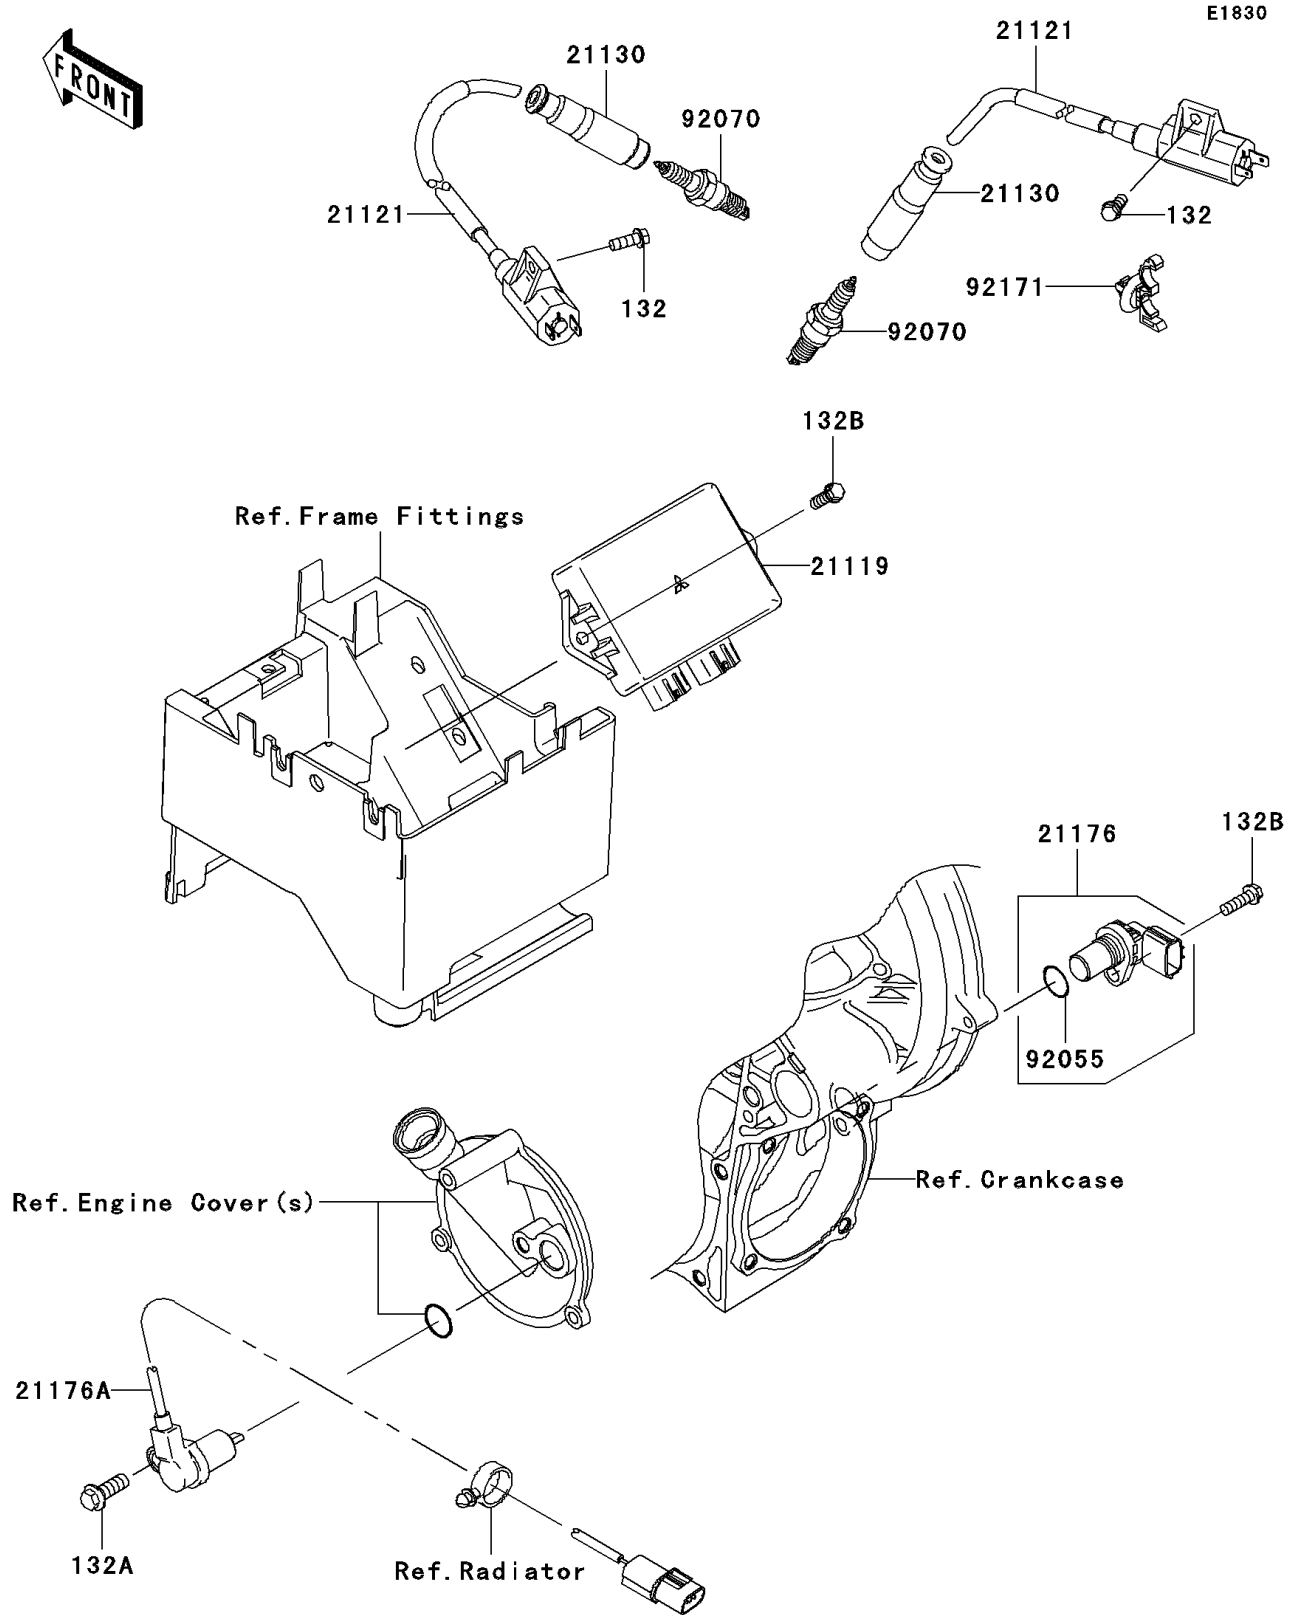

2008 Teryx® 750 4X4 PARTS DIAGRAM

Ignition System

2008 Teryx® 750 4X4 PARTS LIST

Ignition System

ITEM NAME	PART NUMBER	QUANTITY
BOLT-FLANGED-SMALL,6X16 (Ref # 132)	132BA0616	2
BOLT-FLANGED-SMALL,8X22 (Ref # 132A)	132BA0822	1
BOLT-FLANGED-SMALL,6X20 (Ref # 132B)	132BD0620	3
IGNITER (Ref # 21119)	21119-0092	1
COIL-IGNITION (Ref # 21121)	21121-1306	2
CAP-SPARK PLUG (Ref # 21130)	21130-1071	2
SENSOR,SPEED (Ref # 21176)	21176-1104	1
SENSOR,REVERSE (Ref # 21176A)	21176-1109	1
RING-O (Ref # 92055)	92055-1718	1
PLUG-SPARK,CR7E(NGK) (Ref # 92070)	92070-1209	2
CLAMP (Ref # 92171)	92171-0453	1