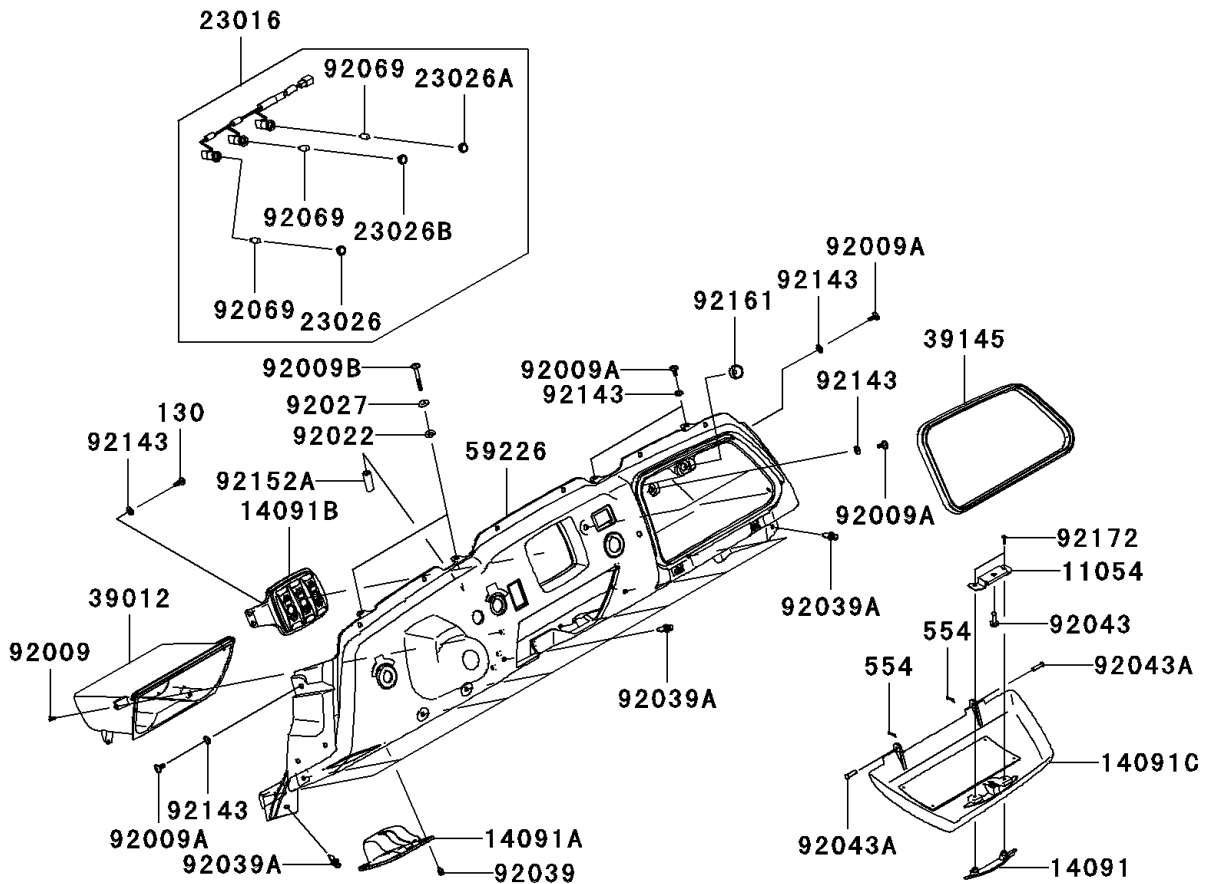

2008 Teryx® 750 4X4 PARTS DIAGRAM

Front Box

F2135

2008 Teryx® 750 4X4 PARTS LIST

Front Box

ITEM NAME	PART NUMBER	QUANTITY
BOLT-FLANGED,6X16 (Ref # 130)	130BB0616	4
PIN-SNAP (Ref # 554)	554DA0600	2
BRACKET (Ref # 11054)	11054-1789	1
COVER,STORAGE CAP,F.BLACK (Ref # 14091)	14091-0700-6Z	1
COVER,LH,F.BLACK (Ref # 14091A)	14091-0702-6Z	1
COVER,CONTROL PANEL,F.BLACK (Ref # 14091B)	14091-0870-6Z	1
COVER,STORAGE,F.BLACK (Ref # 14091C)	14091-0985-6Z	1
LAMP-ASSY (Ref # 23016)	23016-0016	1
LENS,PILOT,ORANGE (Ref # 23026)	23026-0010	1
LENS,RED (Ref # 23026A)	23026-0011	1
LENS,PILOT,GREEN (Ref # 23026B)	23026-1251	1
CASE-STORAGE,F.BLACK (Ref # 39012)	39012-0017-6Z	1
TRIM-SEAL,L=940 (Ref # 39145)	39145-0029	1
PANEL-CONTROL,F.BLACK (Ref # 59226)	59226-0018-6Z	1
SCREW,TAPPING,4X12 (Ref # 92009)	92009-1444	4
SCREW,6X16 (Ref # 92009A)	92009-1621	6
SCREW,6X56 (Ref # 92009B)	92009-1829	2
WASHER,10.5X20X1 (Ref # 92022)	92022-239	2
COLLAR,L=4.7 (Ref # 92027)	92027-1964	2
RIVET (Ref # 92039)	92039-0046	4
RIVET (Ref # 92039A)	92039-1229	10
PIN (Ref # 92043)	92043-0138	1
PIN,6X23 (Ref # 92043A)	92043-0164	2
BULB,12V 1.7W,T10 (Ref # 92069)	92069-1059	3
COLLAR (Ref # 92143)	92143-1087	12
COLLAR,7.48X14.28X42 (Ref # 92152)	92152-0508	2
COLLAR,7.95X15.88X40 (Ref # 92152A)	92152-0777	2
DAMPER (Ref # 92161)	92161-0568	1
SCREW,TAPPING,4X16 (Ref # 92172)	92172-0347	2