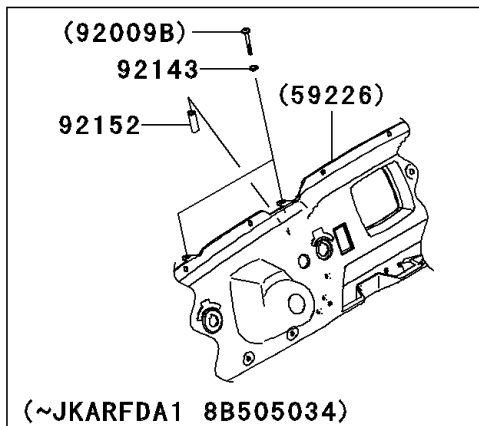

2008 Teryx® 750 4X4 PARTS DIAGRAM

Front Box

F2135

2008 Teryx® 750 4X4 PARTS LIST

Front Box

ITEM NAME	PART NUMBER	QUANTITY
BOLT-FLANGED,6X16 (Ref # 130)	130BB0616	4
PIN-SNAP (Ref # 554)	554DA0600	2
BRACKET (Ref # 11054)	11054-1789	1
COVER,STORAGE CAP,F.BLACK (Ref # 14091)	14091-0700-6Z	1
COVER,LH,F.BLACK (Ref # 14091A)	14091-0702-6Z	1
COVER,CONTROL PANEL,F.BLACK (Ref # 14091B)	14091-0870-6Z	1
COVER,STORAGE,F.BLACK (Ref # 14091C)	14091-0985-6Z	1
LAMP-ASSY (Ref # 23016)	23016-0016	1
LENS,PILOT,ORANGE (Ref # 23026)	23026-0010	1
LENS,RED (Ref # 23026A)	23026-0011	1
LENS,PILOT,GREEN (Ref # 23026B)	23026-1251	1
CASE-STORAGE,F.BLACK (Ref # 39012)	39012-0017-6Z	1
TRIM-SEAL,L=940 (Ref # 39145)	39145-0029	1
PANEL-CONTROL,F.BLACK (Ref # 59226)	59226-0018-6Z	1
SCREW,TAPPING,4X12 (Ref # 92009)	92009-1444	4
SCREW,6X16 (Ref # 92009A)	92009-1621	6
SCREW,6X56 (Ref # 92009B)	92009-1829	2
WASHER,10.5X20X1 (Ref # 92022)	92022-239	2
COLLAR,L=4.7 (Ref # 92027)	92027-1964	2
RIVET (Ref # 92039)	92039-0046	4
RIVET (Ref # 92039A)	92039-1229	10
PIN (Ref # 92043)	92043-0138	1
PIN,6X23 (Ref # 92043A)	92043-0164	2
BULB,12V 1.7W,T10 (Ref # 92069)	92069-1059	3
COLLAR (Ref # 92143)	92143-1087	12
COLLAR,7.48X14.28X42 (Ref # 92152)	92152-0508	2
COLLAR,7.95X15.88X40 (Ref # 92152A)	92152-0777	2
DAMPER (Ref # 92161)	92161-0568	1
SCREW,TAPPING,4X16 (Ref # 92172)	92172-0347	2