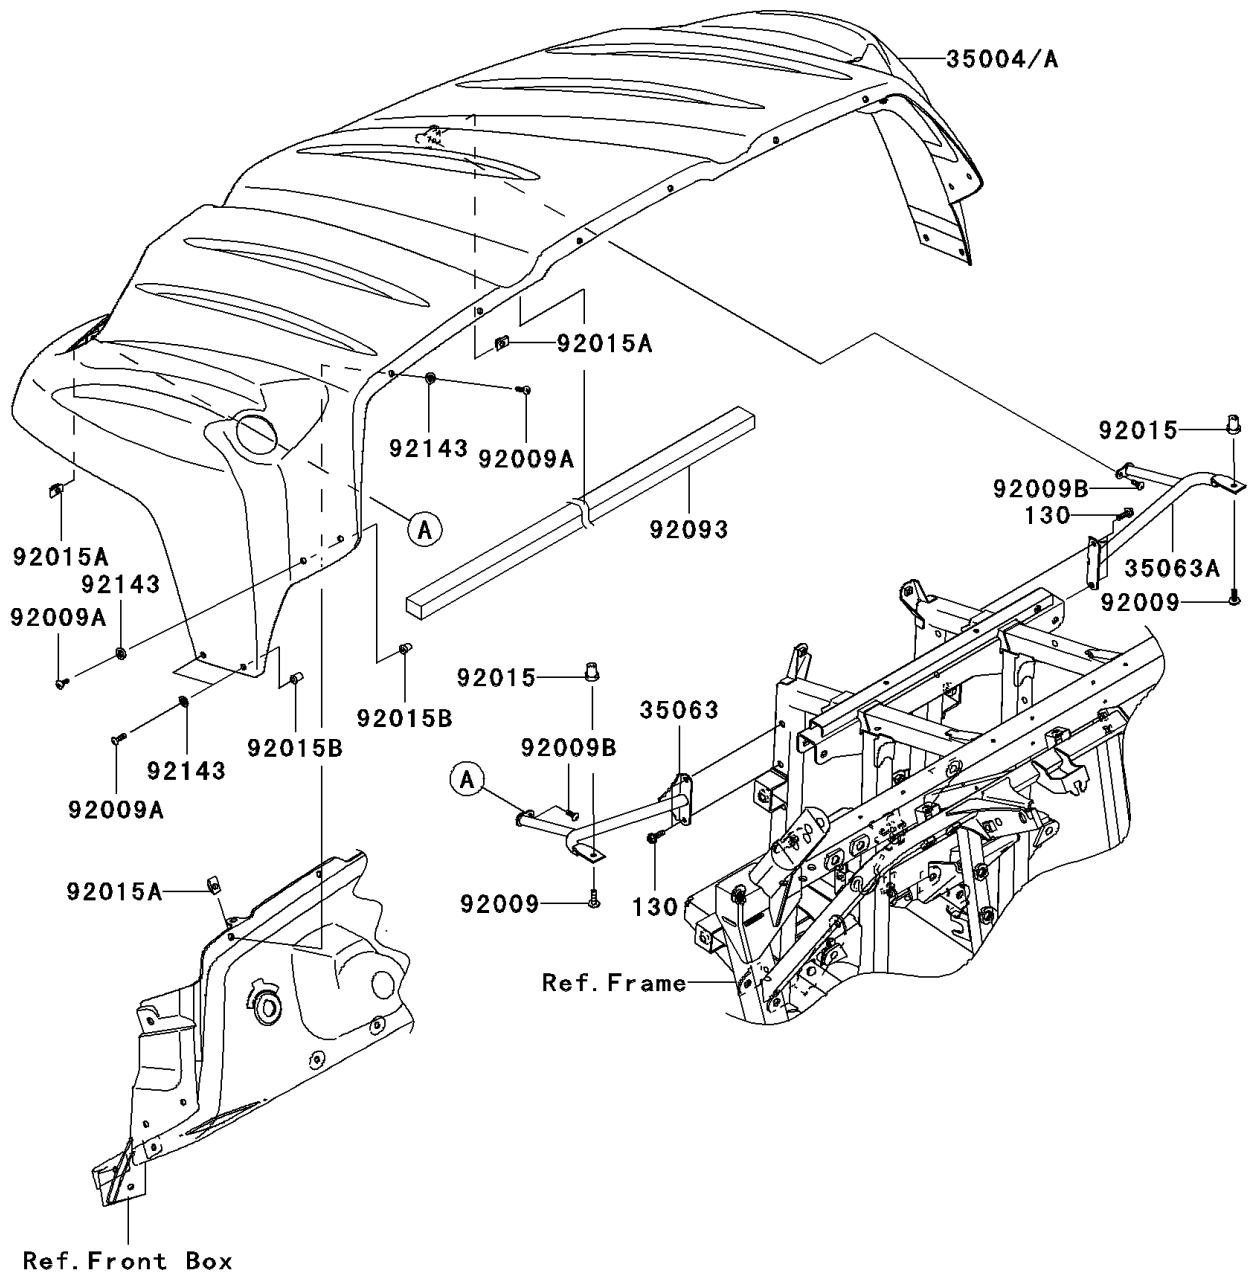

2008 Teryx® 750 4X4 PARTS DIAGRAM

Front Fender(s)

F2171

2008 Teryx® 750 4X4 PARTS LIST

Front Fender(s)

ITEM NAME	PART NUMBER	QUANTITY
BOLT-FLANGED,6X20 (Ref # 130)	130CA0620	4
FENDER-FRONT,W.GREEN (Ref # 35004)	35004-0077-286	1
FENDER-FRONT,S.RED (Ref # 35004A)	35004-0077-6B	1
STAY,FRONT FENDER,LH (Ref # 35063)	35063-0420	1
STAY,FRONT FENDER,RH (Ref # 35063A)	35063-0421	1
SCREW,6X22,BLACK (Ref # 92009)	92009-1256	2
SCREW,5X20,BLACK (Ref # 92009A)	92009-1656	14
SCREW,5X16 (Ref # 92009B)	92009-3797	2
NUT,RUBBER,6MM (Ref # 92015)	92015-1692	2
NUT,5MM (Ref # 92015A)	92015-1710	8
NUT,WELL,5MM (Ref # 92015B)	92015-1757	8
SEAL (Ref # 92093)	92093-0141	1
COLLAR (Ref # 92143)	92143-1087	14