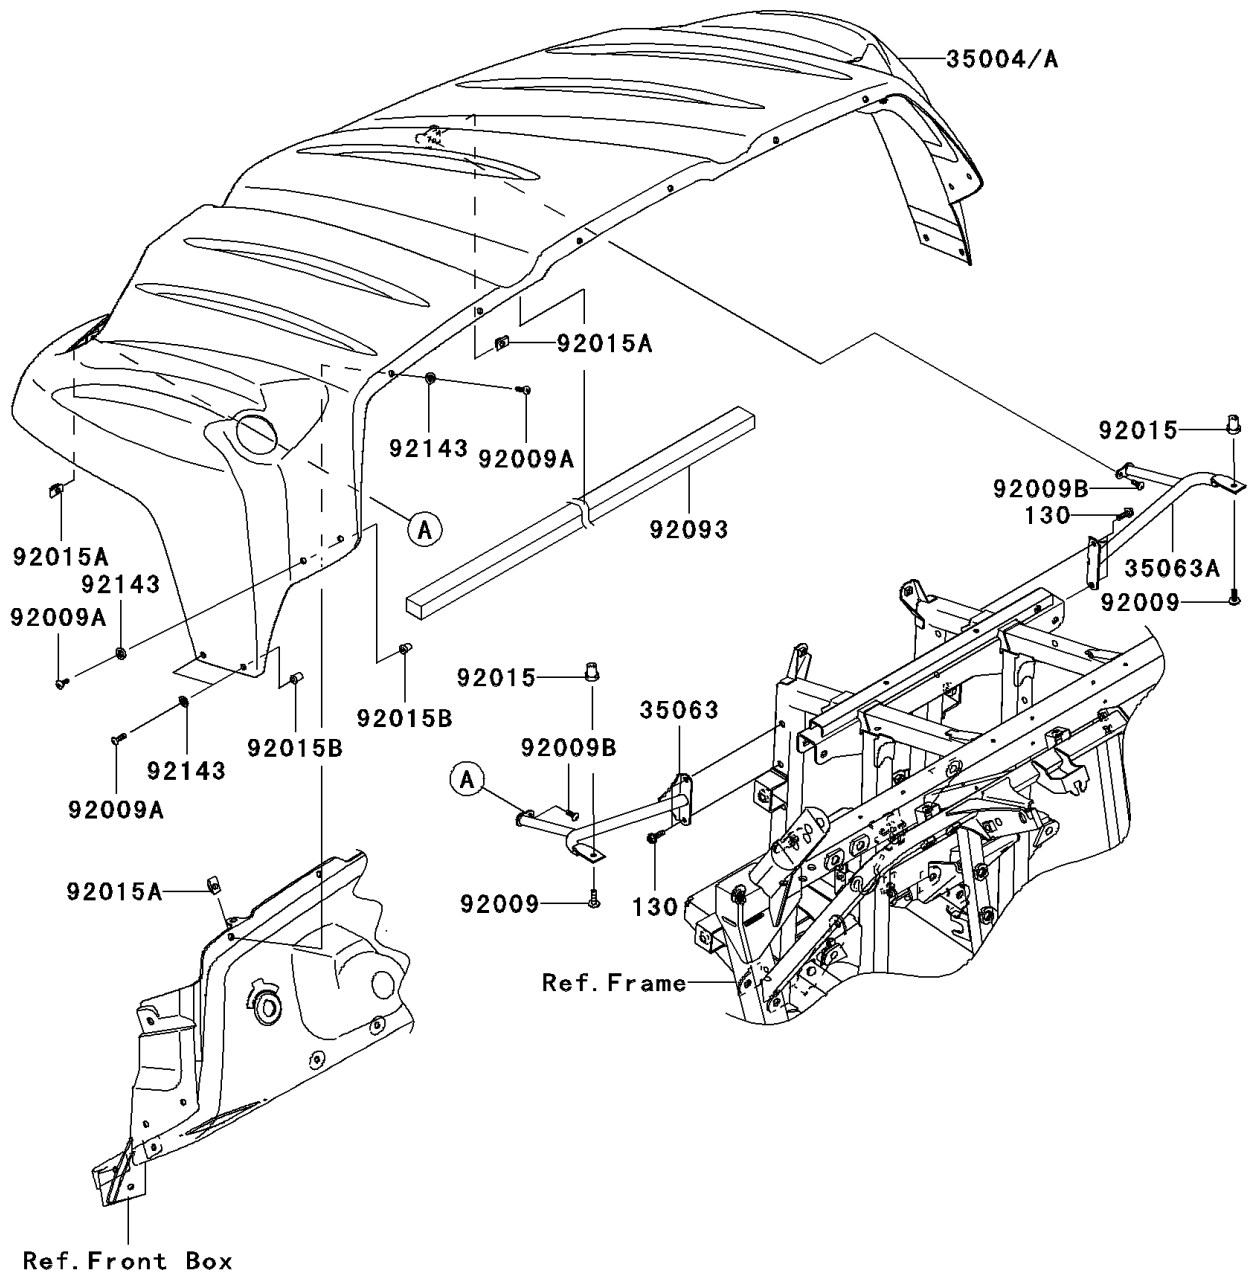

# 2008 Teryx® 750 4X4 PARTS DIAGRAM

Front Fender(s)

F2171

## 2008 Teryx® 750 4X4 PARTS LIST

### Front Fender(s)

ITEM NAME	PART NUMBER	QUANTITY
BOLT-FLANGED,6X20 (Ref # 130)	130CA0620	4
FENDER-FRONT,W.GREEN (Ref # 35004)	35004-0077-286	1
FENDER-FRONT,S.RED (Ref # 35004A)	35004-0077-6B	1
STAY,FRONT FENDER,LH (Ref # 35063)	35063-0420	1
STAY,FRONT FENDER,RH (Ref # 35063A)	35063-0421	1
SCREW,6X22,BLACK (Ref # 92009)	92009-1256	2
SCREW,5X20,BLACK (Ref # 92009A)	92009-1656	14
SCREW,5X16 (Ref # 92009B)	92009-3797	2
NUT,RUBBER,6MM (Ref # 92015)	92015-1692	2
NUT,5MM (Ref # 92015A)	92015-1710	8
NUT,WELL,5MM (Ref # 92015B)	92015-1757	8
SEAL (Ref # 92093)	92093-0141	1
COLLAR (Ref # 92143)	92143-1087	14