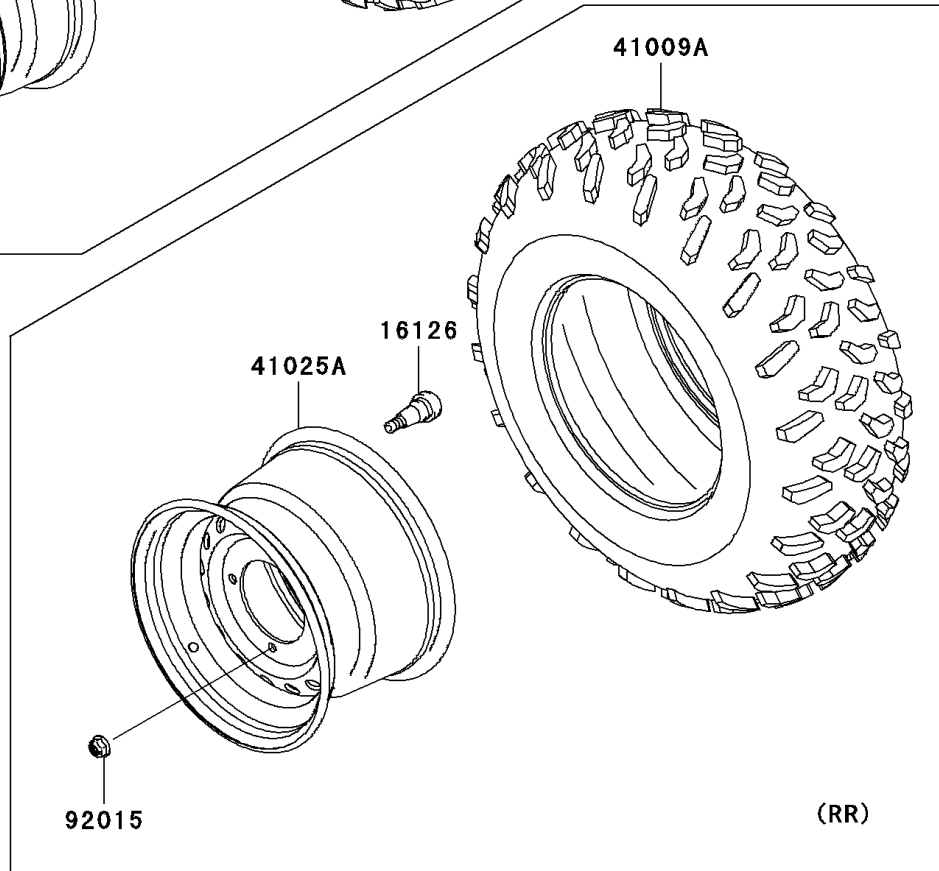

2008 Teryx® 750 4X4 PARTS DIAGRAM

Wheels/Tires

F2210

2008 Teryx® 750 4X4 PARTS LIST

Wheels/Tires

ITEM NAME	PART NUMBER	QUANTITY
VALVE (Ref # 16126)	16126-4001	4
TIRE,FR,26X8.00-12,M989 (Ref # 41009)	41009-0143	2
TIRE,RR,26X10.00-12,M990 (Ref # 41009A)	41009-0144	2
RIM,FR,12X6.0AT,F.S.BLACK (Ref # 41025)	41025-0077-397	2
RIM,RR,12X8.0AT,F.S.BLACK (Ref # 41025A)	41025-0078-397	2
NUT,12MM (Ref # 92015)	92015-1706	16