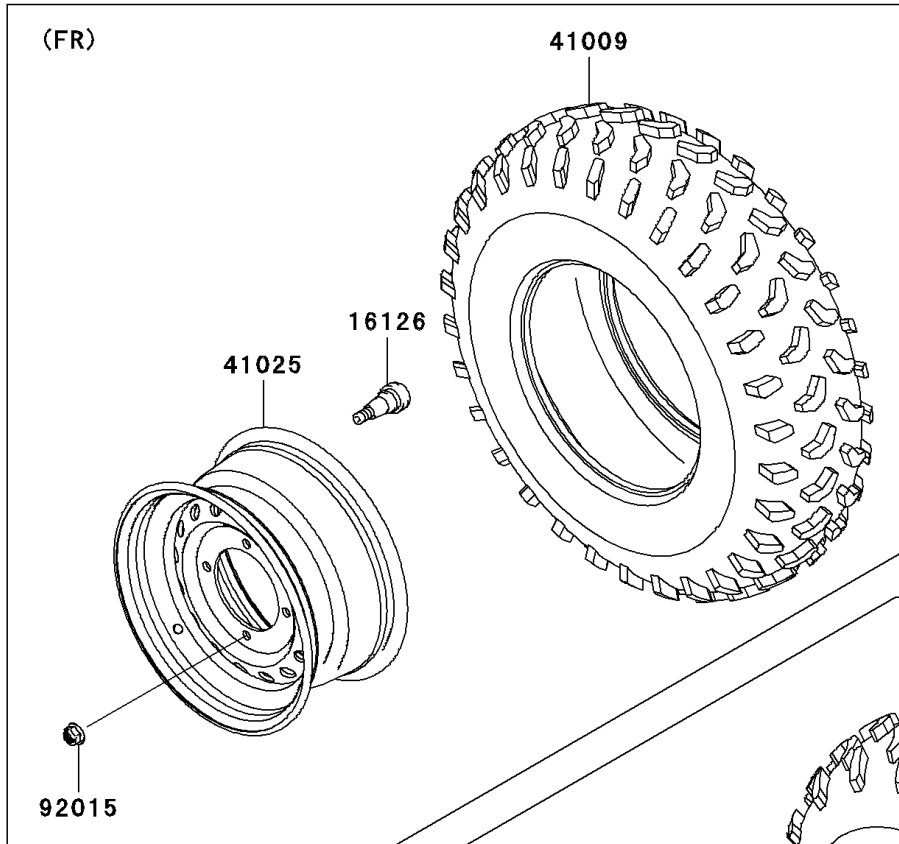

2008 Teryx® 750 4X4 PARTS DIAGRAM

Wheels/Tires

F2210

2008 Teryx® 750 4X4 PARTS LIST

Wheels/Tires

ITEM NAME	PART NUMBER	QUANTITY
VALVE (Ref # 16126)	16126-4001	4
TIRE,FR,26X8.00-12,M989 (Ref # 41009)	41009-0143	2
TIRE,RR,26X10.00-12,M990 (Ref # 41009A)	41009-0144	2
RIM,FR,12X6.0AT,F.S.BLACK (Ref # 41025)	41025-0077-397	2
RIM,RR,12X8.0AT,F.S.BLACK (Ref # 41025A)	41025-0078-397	2
NUT,12MM (Ref # 92015)	92015-1706	16