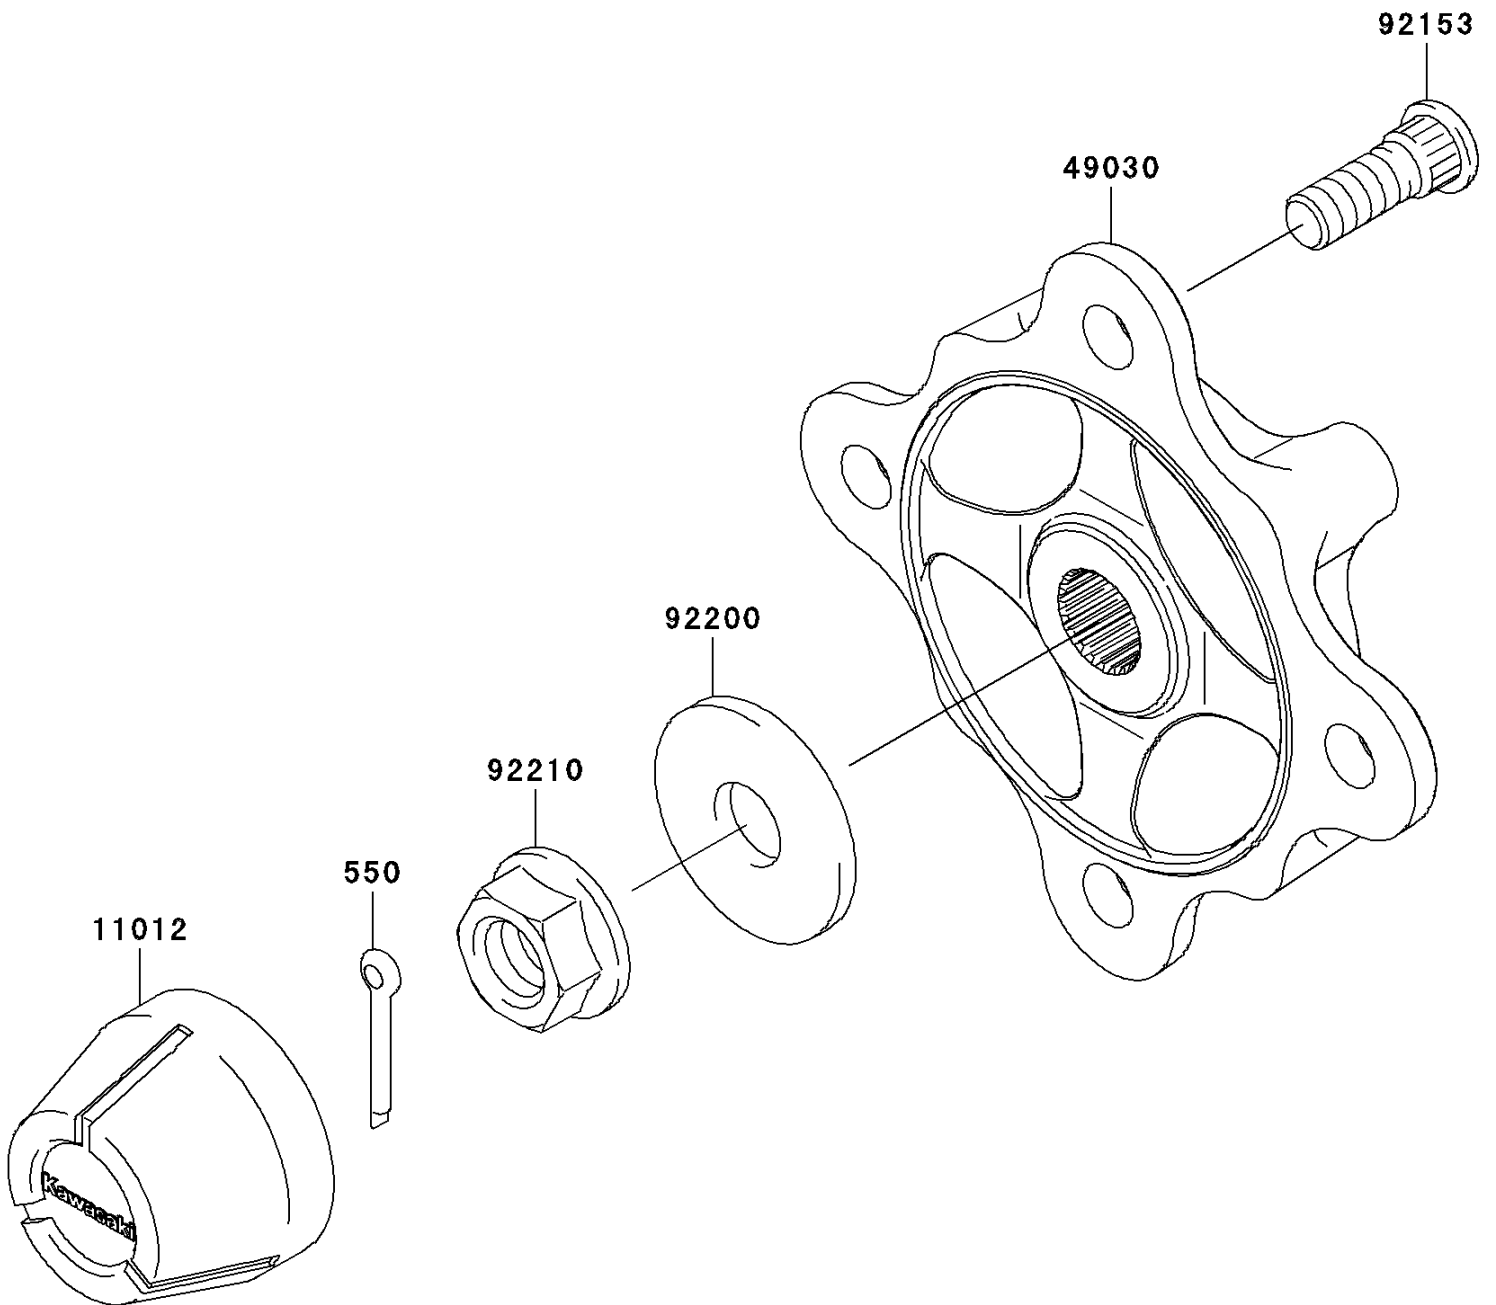

# 2008 Teryx® 750 4X4 PARTS DIAGRAM

Front Hubs/Brakes

F2230

## 2008 Teryx® 750 4X4 PARTS LIST

### Front Hubs/Brakes

ITEM NAME	PART NUMBER	QUANTITY
PIN-COTTER,4.0X30 (Ref # 550)	550AA4030	2
CAP,WHEEL (Ref # 11012)	11012-1969	2
HUB,FR (Ref # 49030)	49030-0036	2
BOLT,12MM (Ref # 92153)	92153-1915	8
WASHER,18.5X52X4.5 (Ref # 92200)	92200-0425	2
NUT,FLANGED,18MM (Ref # 92210)	92210-0132	2