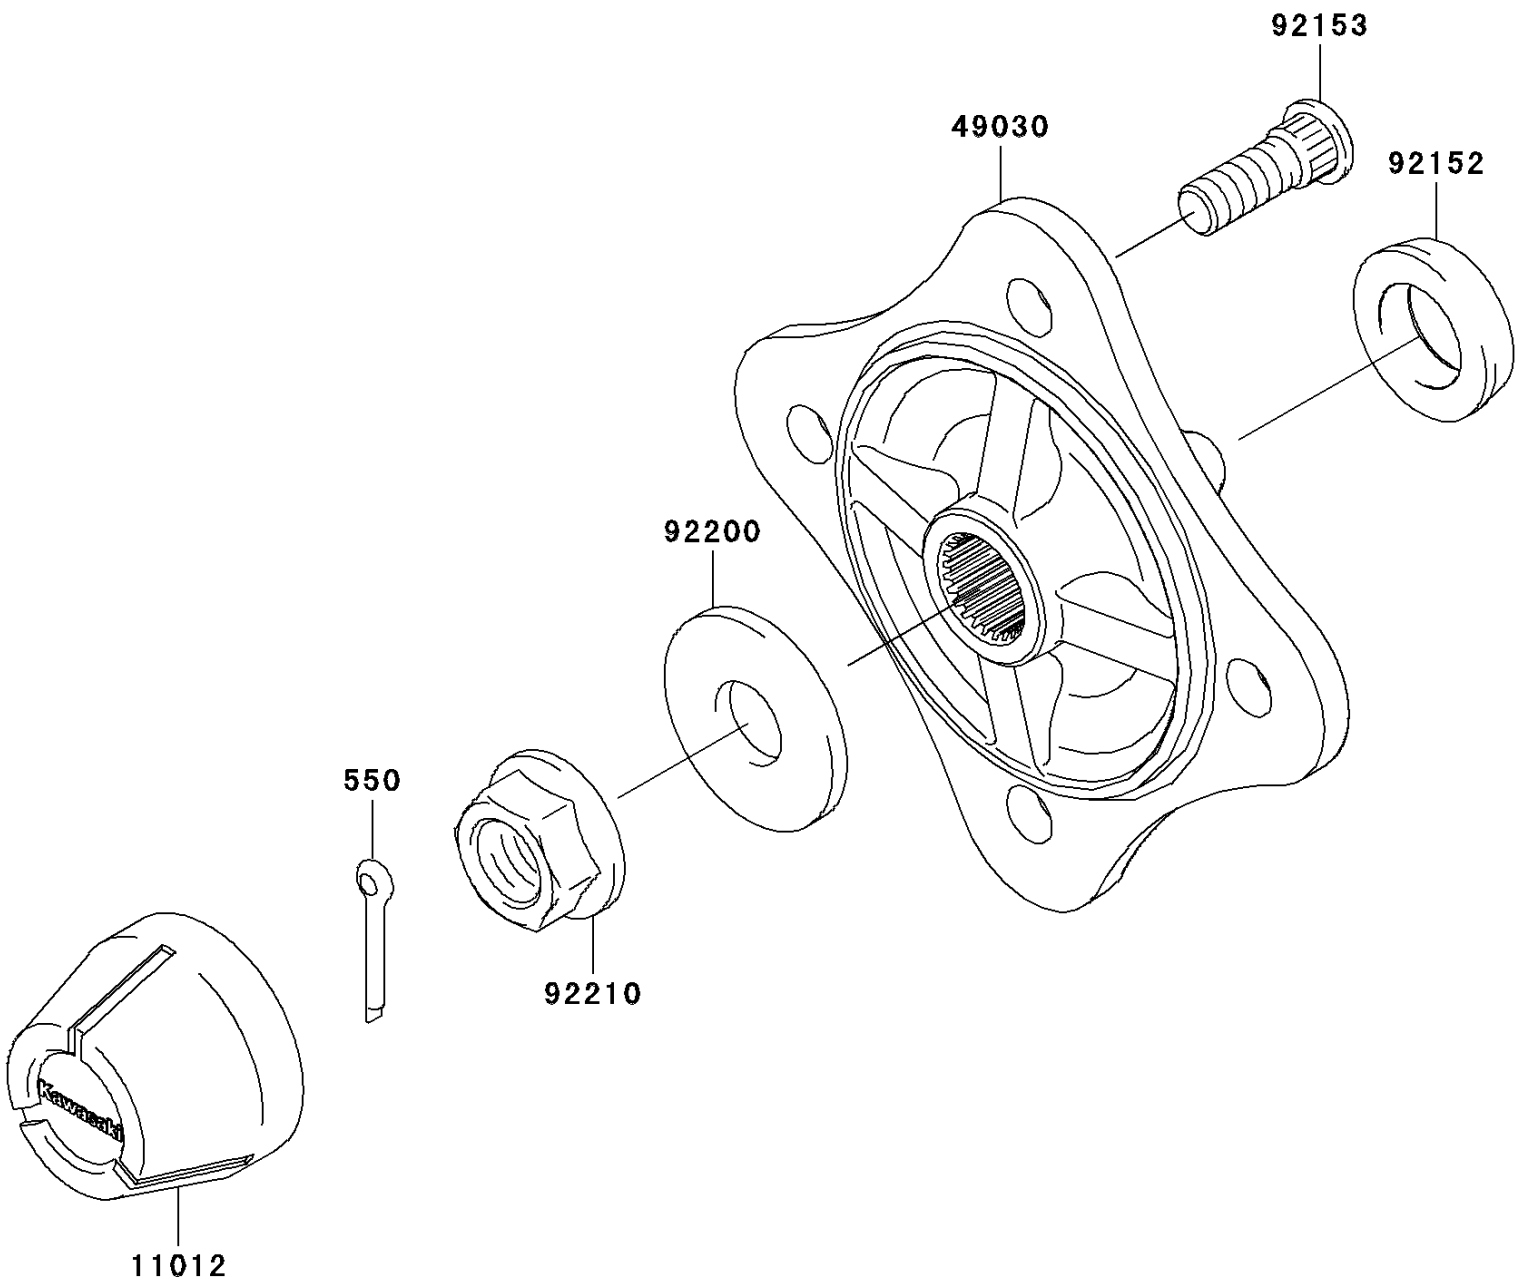

2008 Teryx® 750 4X4 PARTS DIAGRAM

Rear Hubs/Brakes

F2240

2008 Teryx® 750 4X4 PARTS LIST

Rear Hubs/Brakes

ITEM NAME	PART NUMBER	QUANTITY
-----------	-------------	----------