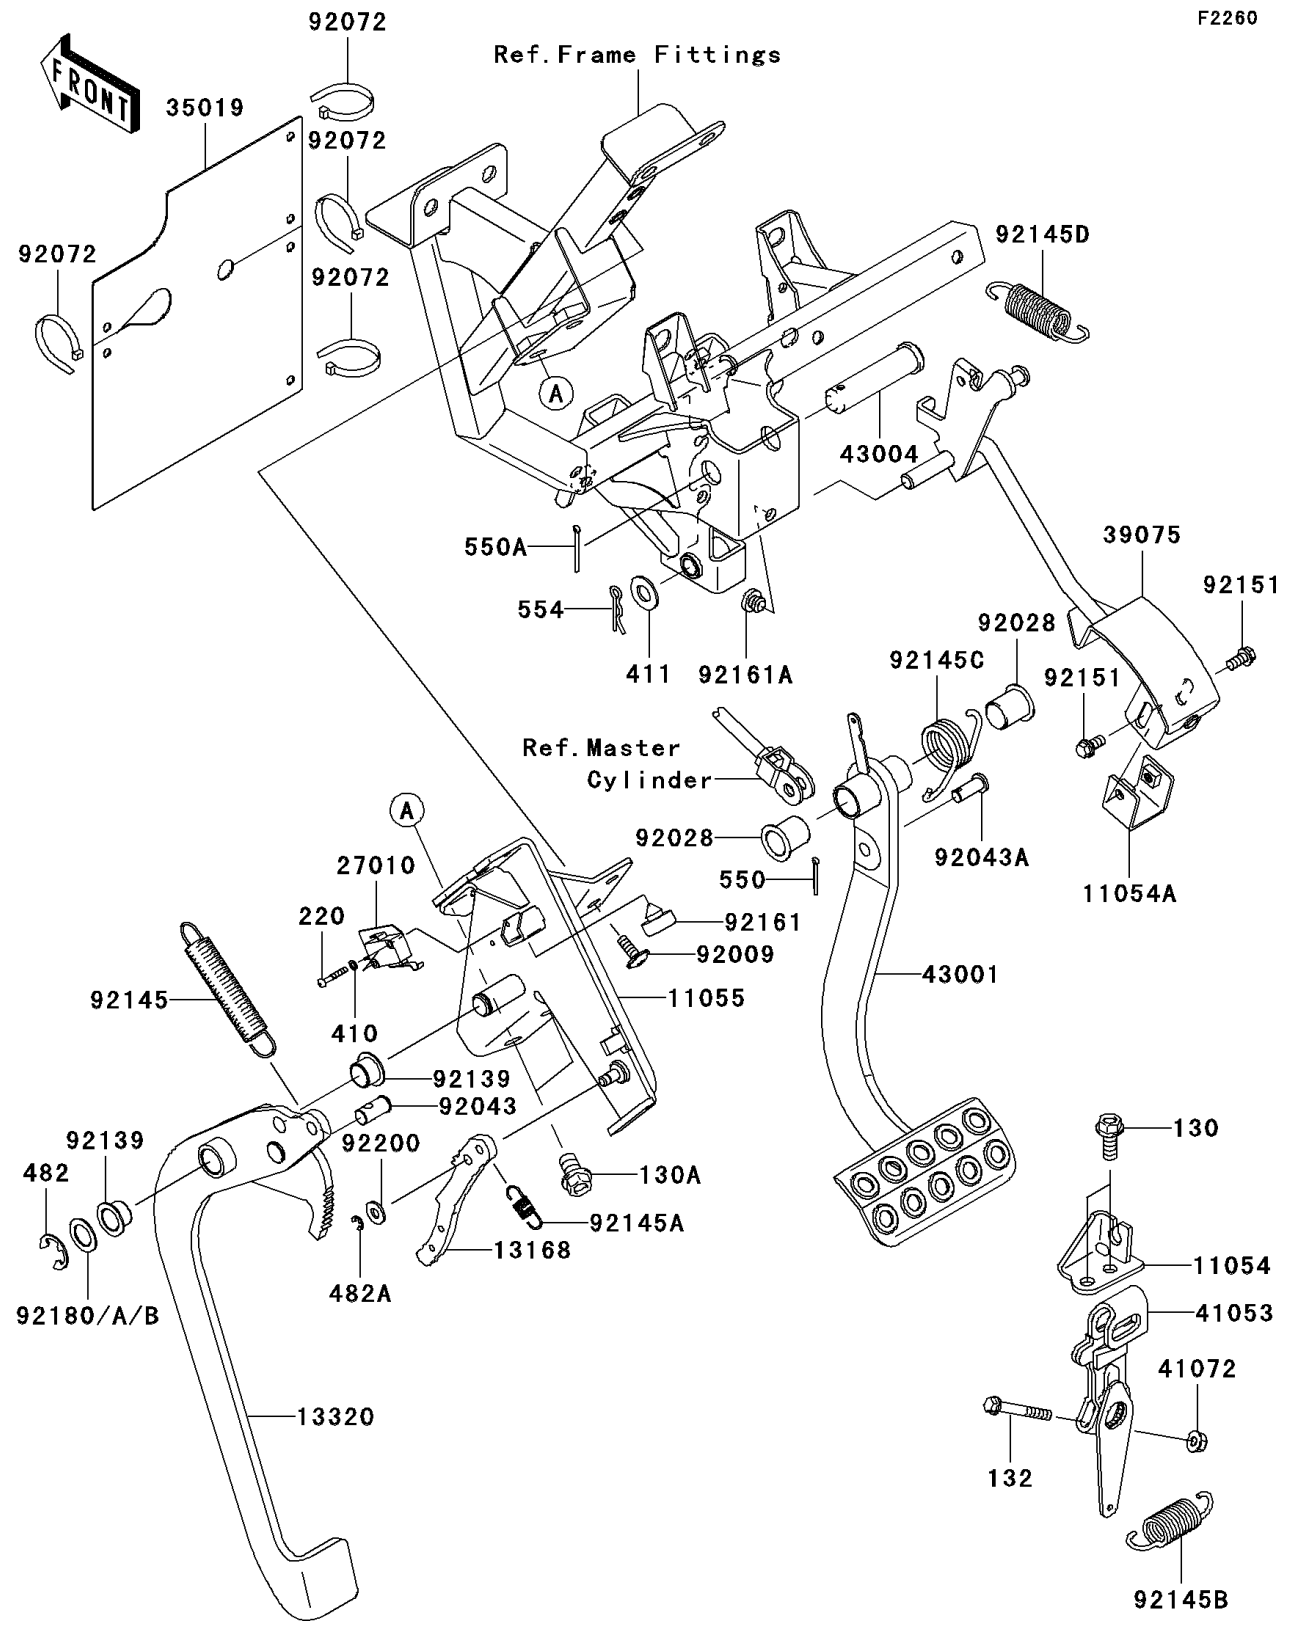

2008 Teryx® 750 4X4 PARTS DIAGRAM

Brake Pedal/Throttle Lever

F2260

2008 Teryx® 750 4X4 PARTS LIST

Brake Pedal/Throttle Lever

ITEM NAME	PART NUMBER	QUANTITY
BOLT-FLANGED,8X20 (Ref # 130)	130BB0820	2
BOLT-FLANGED,10X16 (Ref # 130A)	130BB1016	2
BOLT-FLANGED-SMALL,6X40 (Ref # 132)	132BA0640	1
SCREW-PAN-CROSS,3X20 (Ref # 220)	220AA0320	2
WASHER-PLAIN-SMALL,3MM (Ref # 410)	410AA0300	2
WASHER-PLAIN,10MM (Ref # 411)	411AA1000	1
CIRCLIP-TYPE-E,10MM (Ref # 482)	482J0100	1
CIRCLIP-TYPE-E,4MM (Ref # 482A)	482J4000	1
PIN-COTTER,2.5X18 (Ref # 550)	550AA2518	1
PIN-COTTER,2.5X25 (Ref # 550A)	550AA2525	1
BRACKET,BRAKE CABLE (Ref # 11054)	11054-0933	1
BRACKET (Ref # 11054A)	11054-1137	1
BRACKET,BRAKE LEVER (Ref # 11055)	11055-0279	1
LEVER (Ref # 13168)	13168-0174	1
LEVER-ASSY,BRAKE PEDAL (Ref # 13320)	13320-0012	1
SWITCH (Ref # 27010)	27010-0084	1
FLAP (Ref # 35019)	35019-0079	1
LEVER-THROTTLE (Ref # 39075)	39075-0012	1
LEVER-BRAKE CAM (Ref # 41053)	41053-0010	1
NUT,6MM (Ref # 41072)	41072-007	1
LEVER-BRAKE,PEDAL (Ref # 43001)	43001-0103	1
SHAFT-BRAKE (Ref # 43004)	43004-1128	1
SCREW,6X16 (Ref # 92009)	92009-1621	2
BUSHING (Ref # 92028)	92028-1571	2
PIN (Ref # 92043)	92043-0124	1
PIN (Ref # 92043A)	92043-1039	1
BAND,L=188 (Ref # 92072)	92072-1239	4
BUSHING (Ref # 92139)	92139-0182	2
SPRING (Ref # 92145)	92145-0446	1

2008 Teryx[®] 750 4X4 PARTS LIST

Brake Pedal/Throttle Lever

ITEM NAME	PART NUMBER	QUANTITY
SPRING (Ref # 92145A)	92145-0447	1
SPRING (Ref # 92145B)	92145-0563	1
SPRING,BRAKE PEDAL RETURN (Ref # 92145C)	92145-0575	1
SPRING (Ref # 92145D)	92145-0636	1
BOLT,6X12 (Ref # 92151)	92151-1997	2
DAMPER (Ref # 92161)	92161-0590	1
DAMPER (Ref # 92161A)	92161-1084	1
SHIM,T=0.8 (Ref # 92180)	92180-0279	AR
SHIM,T=1.0 (Ref # 92180A)	92180-0281	AR
SHIM,T=1.2 (Ref # 92180B)	92180-0282	AR
WASHER,6.5X14.5X1.5 (Ref # 92200)	92200-3775	1
PIN-SNAP,10MM (Ref # 554)	554DA1000	1