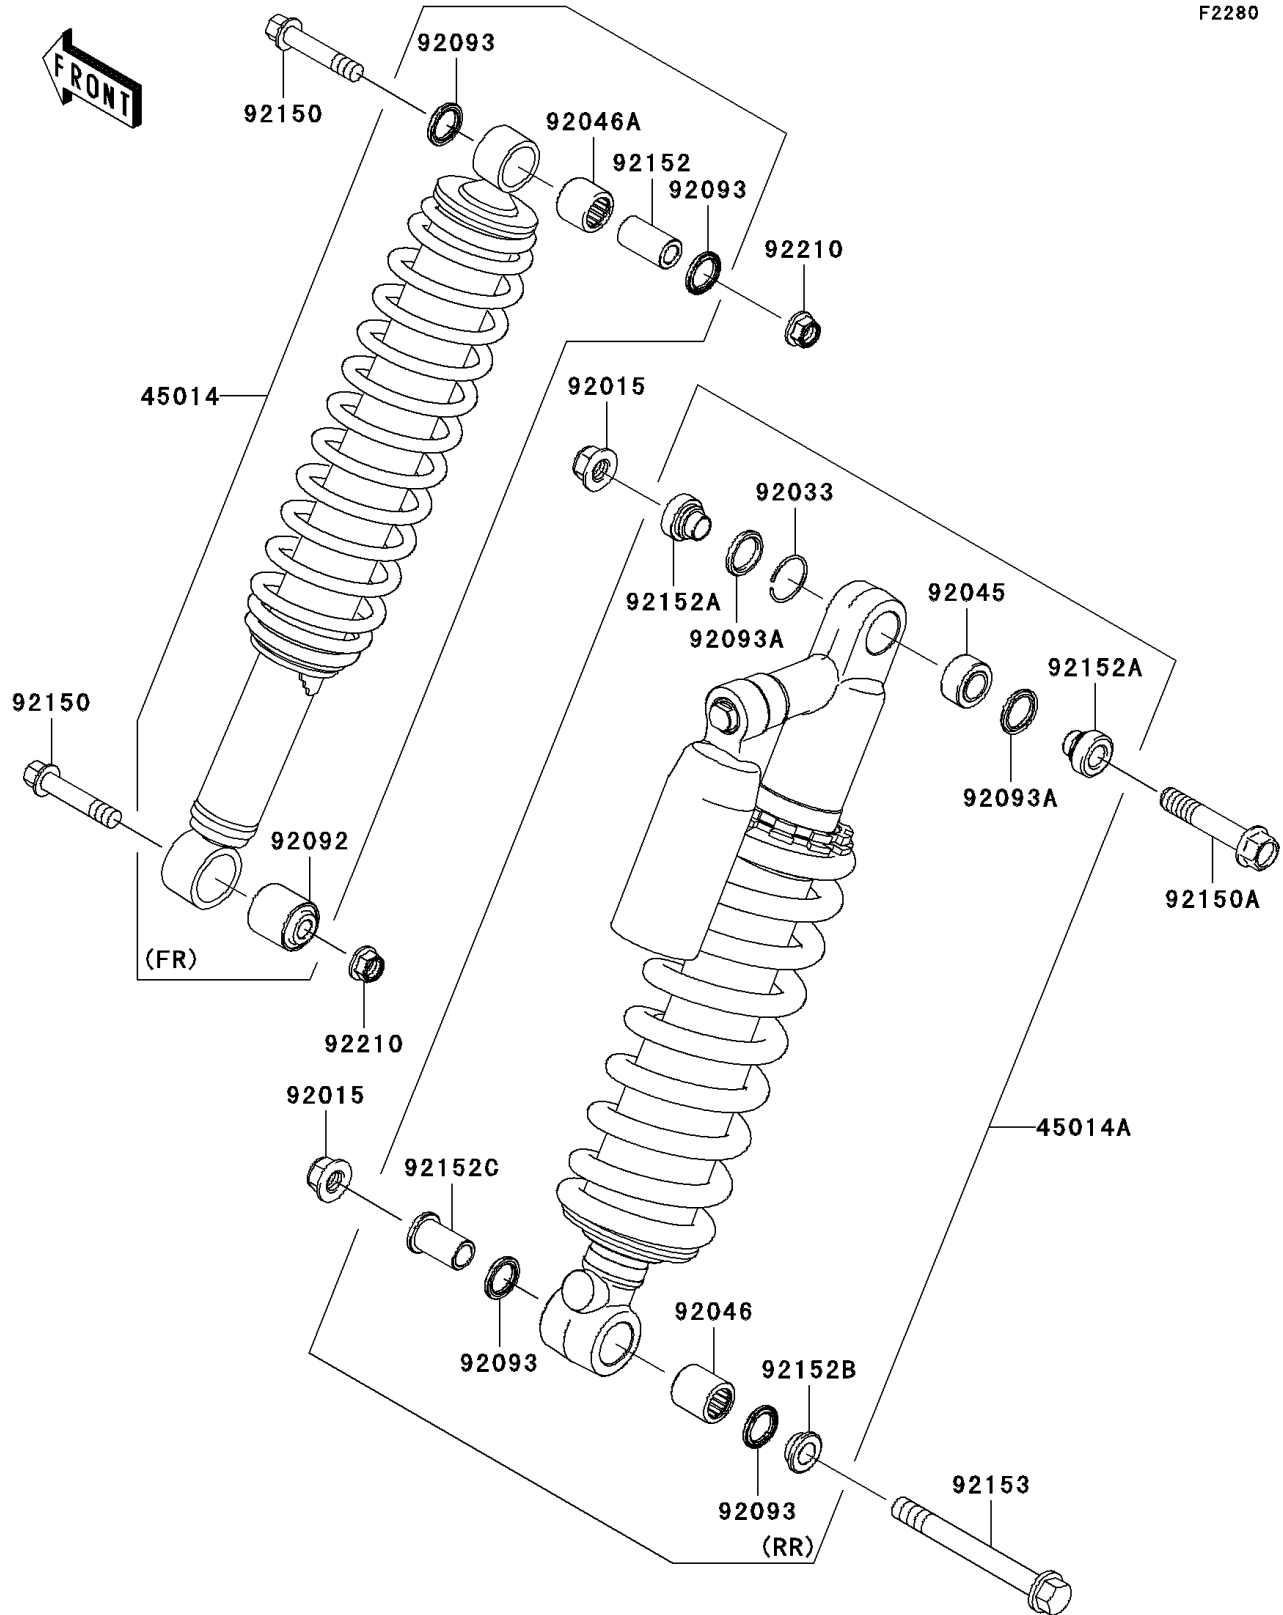

2008 Teryx® 750 4X4 PARTS DIAGRAM

Shock Absorber(s)

F2280

2008 Teryx® 750 4X4 PARTS LIST

Shock Absorber(s)

ITEM NAME	PART NUMBER	QUANTITY
SHOCKABSORBER,FR,BLACK (Ref # 45014)	45014-0232-17D	2
SHOCKABSORBER,RR,BLACK (Ref # 45014A)	45014-0233-17D	2
NUT,LOCK,FLANGED,12MM (Ref # 92015)	92015-1433	4
RING-SNAP (Ref # 92033)	92033-0054	2
BEARING-BALL (Ref # 92045)	92045-0120	2
BEARING-NEEDLE (Ref # 92046)	92046-0031	2
BEARING-NEEDLE (Ref # 92046A)	92046-0032	2
BUSHING-RUBBER (Ref # 92092)	92092-0014	2
SEAL (Ref # 92093)	92093-0124	8
SEAL (Ref # 92093A)	92093-0125	4
BOLT,FLANGED,10X50 (Ref # 92150)	92150-1125	4
BOLT,FLANGED,12X63 (Ref # 92150A)	92150-1258	2
COLLAR (Ref # 92152)	92152-0635	2
COLLAR (Ref # 92152A)	92152-0637	4
COLLAR (Ref # 92152B)	92152-0681	2
COLLAR (Ref # 92152C)	92152-0682	2
BOLT,FRANGED,12X108 (Ref # 92153)	92153-1741	2
NUT,LOCK,FLANGED,10MM (Ref # 92210)	92210-0276	4