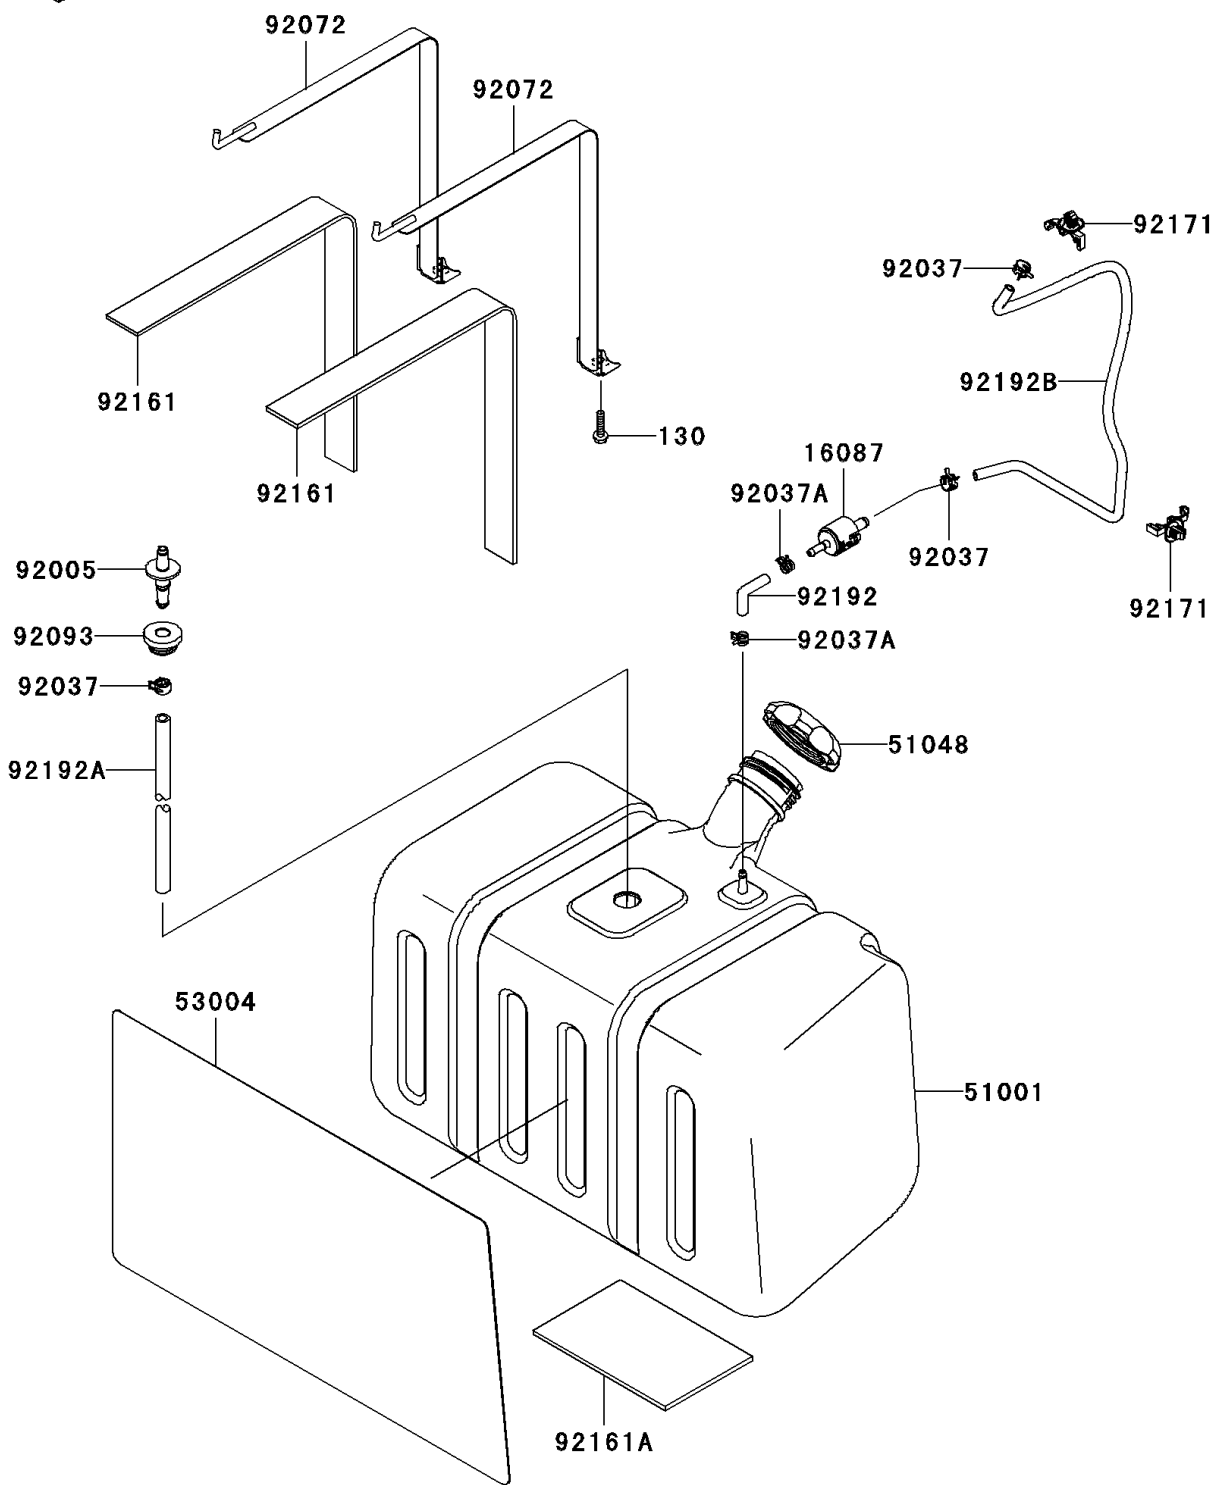

2008 Teryx[®] 750 4X4 PARTS DIAGRAM

Fuel Tank

F2410

2008 Teryx® 750 4X4 PARTS LIST

Fuel Tank

ITEM NAME	PART NUMBER	QUANTITY
BOLT-FLANGED,6X25 (Ref # 130)	130BA0625	2
VALVE-CHECK (Ref # 16087)	16087-0002	1
TANK-COMP-FUEL (Ref # 51001)	51001-0266	1
CAP-ASSY-TANK,FUEL (Ref # 51048)	51048-0028	1
MAT (Ref # 53004)	53004-0016	1
FITTING (Ref # 92005)	92005-7501	1
CLAMP,HOSE CLIP (Ref # 92037)	92037-1181	3
CLAMP,TUBE (Ref # 92037A)	92037-1461	2
BAND,FUEL TANK (Ref # 92072)	92072-0114	2
SEAL (Ref # 92093)	92093-0129	1
DAMPER (Ref # 92161)	92161-0426	2
DAMPER (Ref # 92161A)	92161-7508	1
CLAMP (Ref # 92171)	92171-0453	2
TUBE,FUEL TANK-CHECK VALVE (Ref # 92192)	92192-0067	1
TUBE,8X13X320 (Ref # 92192A)	92192-0406	1
TUBE (Ref # 92192B)	92192-0647	1