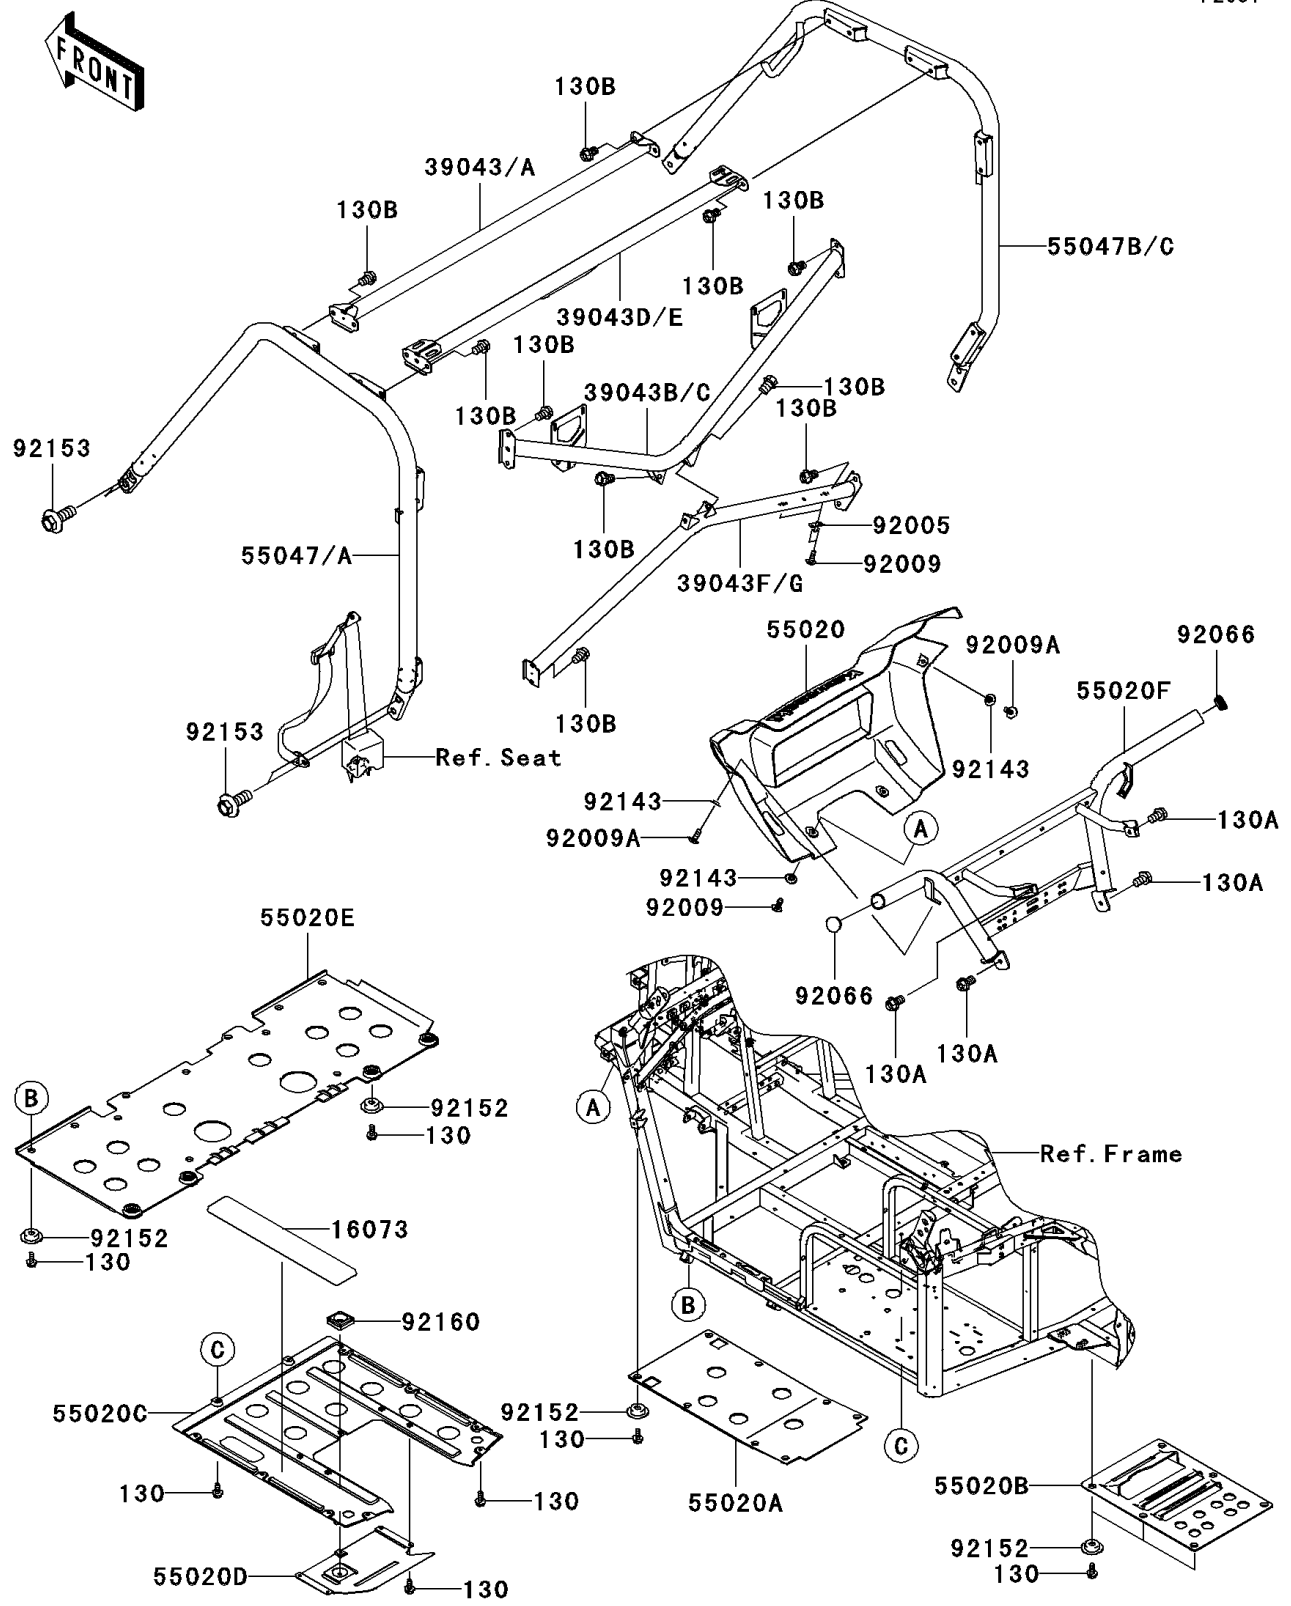

2008 Teryx® 750 4X4 PARTS DIAGRAM

Guards/Cab Frame

F2681

2008 Teryx® 750 4X4 PARTS LIST

Guards/Cab Frame

ITEM NAME	PART NUMBER	QUANTITY
BOLT-FLANGED,6X14 (Ref # 130)	130BB0614	44
BOLT-FLANGED,10X16 (Ref # 130A)	130BB1016	4
BOLT-FLANGED,10X14 (Ref # 130B)	130CB1014	18
INSULATOR,ENGINE GUARD (Ref # 16073)	16073-0045	1
CROSSMEMBER-COMP,UPP,FR,RED (Ref # 39043)	39043-0001-16I	1
CROSSMEMBER-COMP,UPP,FR,BLACK (Ref # 39043A)	39043-0001-388	1
CROSSMEMBER-COMP,RR,UPP,RED (Ref # 39043B)	39043-0005-16I	1
CROSSMEMBER-COMP,RR,UPP,BLACK (Ref # 39043C)	39043-0005-388	1
CROSSMEMBER-COMP,UPP,RR,RED (Ref # 39043D)	39043-0007-16I	1
CROSSMEMBER-COMP,UPP,RR,BLACK (Ref # 39043E)	39043-0007-388	1
CROSSMEMBER-COMP,RR,LWR,RED (Ref # 39043F)	39043-0008-16I	1
CROSSMEMBER-COMP,RR,LWR,BLACK (Ref # 39043G)	39043-0008-388	1
GUARD,FRONT COVER (Ref # 55020)	55020-0297	1
GUARD,SKID,FR (Ref # 55020A)	55020-0301	1
GUARD,SKID,RR (Ref # 55020B)	55020-0402	1
GUARD,SKID,MIDDLE (Ref # 55020C)	55020-0437	1
GUARD,ENGINE,SUB (Ref # 55020D)	55020-0438	1
GUARD,SKID,MIDDLE (Ref # 55020E)	55020-0448	1
GUARD,FRONT PIPE,W.BLACK (Ref # 55020F)	55020-0477-388	1
BAR-COMP,LH,RED (Ref # 55047)	55047-0011-16I	1
BAR-COMP,LH,W.BLACK (Ref # 55047A)	55047-0011-388	1
BAR-COMP,RH,RED (Ref # 55047B)	55047-0012-16I	1
BAR-COMP,RH,W.BLACK (Ref # 55047C)	55047-0012-388	1
FITTING (Ref # 92005)	92005-0077	2
SCREW,TAPPING,6X16 (Ref # 92009)	92009-1166	6
SCREW,6X16 (Ref # 92009A)	92009-1621	2
PLUG (Ref # 92066)	92066-0114	2
COLLAR (Ref # 92143)	92143-1087	4
COLLAR (Ref # 92152)	92152-0512	29

2008 Teryx® 750 4X4 PARTS LIST

Guards/Cab Frame

ITEM NAME	PART NUMBER	QUANTITY
BOLT,FLANGED,14X36 (Ref # 92153)	92153-1282	8
DAMPER (Ref # 92160)	92160-1772	1