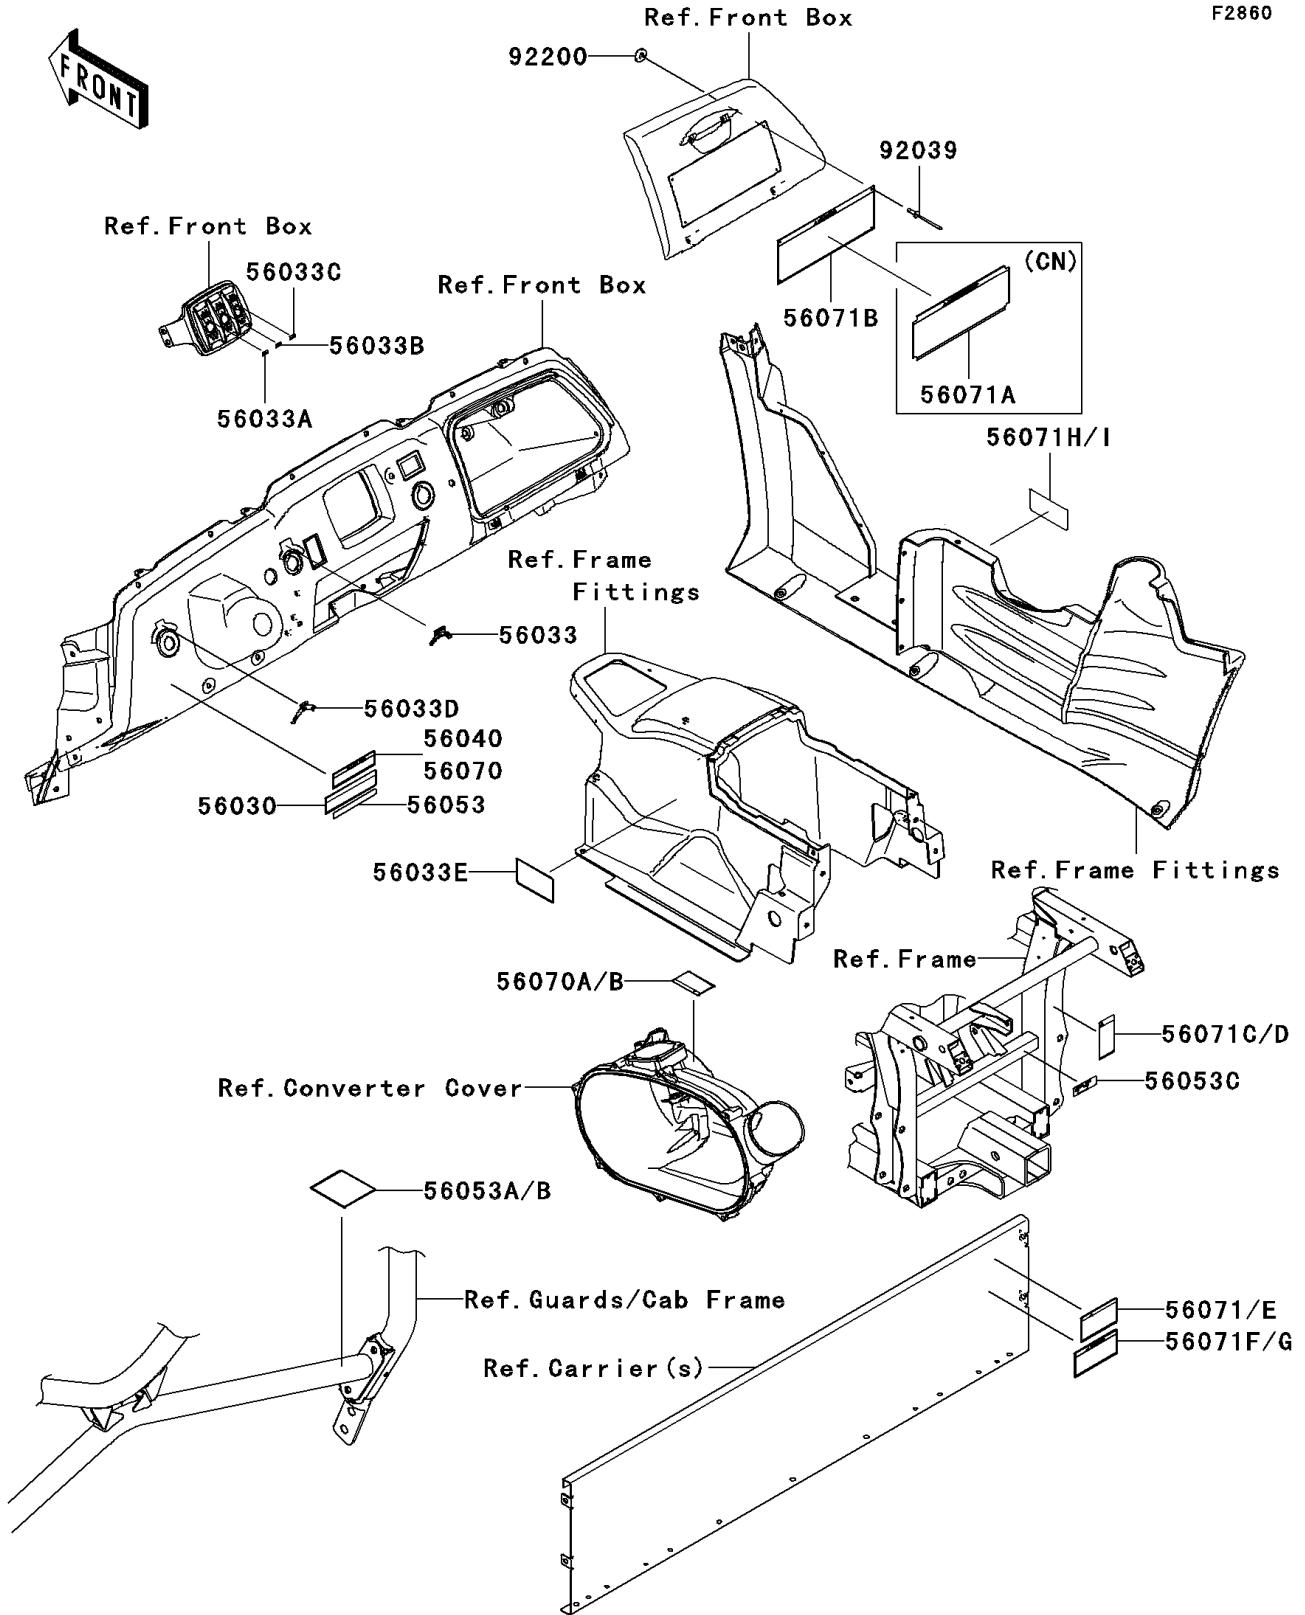

# 2008 Teryx® 750 4X4 PARTS DIAGRAM

Labels

F2860

## 2008 Teryx® 750 4X4 PARTS LIST

### Labels

ITEM NAME	PART NUMBER	QUANTITY
LABEL,PARKING LEVER (Ref # 56030)	56030-0213	1
LABEL-MANUAL,MAIN SWITCH (Ref # 56033)	56033-0190	1
LABEL-MANUAL,PARKING (Ref # 56033A)	56033-0214	1
LABEL-MANUAL,2/4WD (Ref # 56033B)	56033-0215	1
LABEL-MANUAL,WATER TEMP (Ref # 56033C)	56033-0216	1
LABEL-MANUAL,HEAD LAMP SWITCH (Ref # 56033D)	56033-0228	1
LABEL-MANUAL,DRIVE BELT (Ref # 56033E)	56033-0236	1
LABEL-WARNING,SHIFT CAUTION (Ref # 56040)	56040-1342	1
LABEL-SPECIFICATION (Ref # 56053)	56053-0278	1
LABEL-SPECIFICATION,TIRE INFO (Ref # 56053B)	56053-0287	1
LABEL,TRAILER HITCH (Ref # 56053C)	56053-0348	1
LABEL-WARNING,CVT COVER (Ref # 56070A)	56070-1269	1
LABEL-WARNING (Ref # 56071)	56071-0048	1
LABEL-WARNING,SERIOUS INJURY (Ref # 56071B)	56071-0068	1
LABEL-WARNING,TRAILER HITCH (Ref # 56071C)	56071-0099	1
LABEL-WARNING,CARGO BED (Ref # 56071F)	56071-0113	1
LABEL-WARNING,GASOLINE (Ref # 56071H)	56071-7501	1
RIVET,3.2X8 (Ref # 92039)	92039-3763	4
WASHER,3.5X8X1 (Ref # 92200)	92200-1251	4
LABEL-SPECIFICATION,TIRE INFO (Ref # 56053A)	56053-0284	1
LABEL-WARNING,SHIFT CAUTION (Ref # 56070)	56070-1219	1
LABEL-WARNING,CVT COVER(FRENCH) (Ref # 56070B)	56070-1271	1
LABEL-WARNING,GENERAL (Ref # 56071A)	56071-0053	1
LABEL-WARNING,TRAILER HITCH (Ref # 56071D)	56071-0100	1
LABEL-WARNING,CARGO NET(FRENCH) (Ref # 56071E)	56071-0112	1
LABEL-WARNING,CARGO BED (Ref # 56071G)	56071-0114	1
LABEL,GASOLINE(FRENCH) (Ref # 56071I)	56071-7505	1