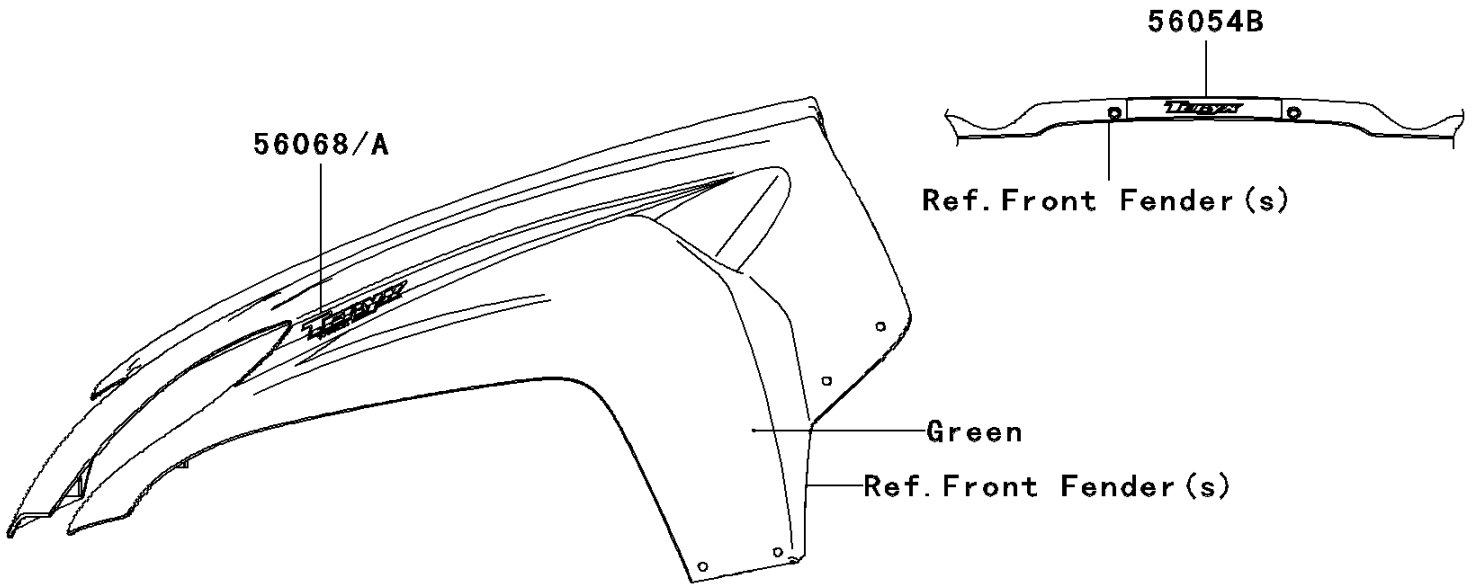

# 2008 Teryx® 750 4X4 PARTS DIAGRAM

Decals(Green)

F2861A

## 2008 Teryx® 750 4X4 PARTS LIST

Decals(Green)

ITEM NAME	PART NUMBER	QUANTITY
MARK,RR FENDER,KAWASAKI (Ref # 56054)	56054-0098	2
MARK,RR FENDER,4X4 (Ref # 56054A)	56054-0099	2
MARK,FRONT FENDER,TERYX (Ref # 56054B)	56054-0241	1
PATTERN,FR FENDER,LH (Ref # 56068)	56068-0531	1
PATTERN,FR FENDER,RH (Ref # 56068A)	56068-0532	1