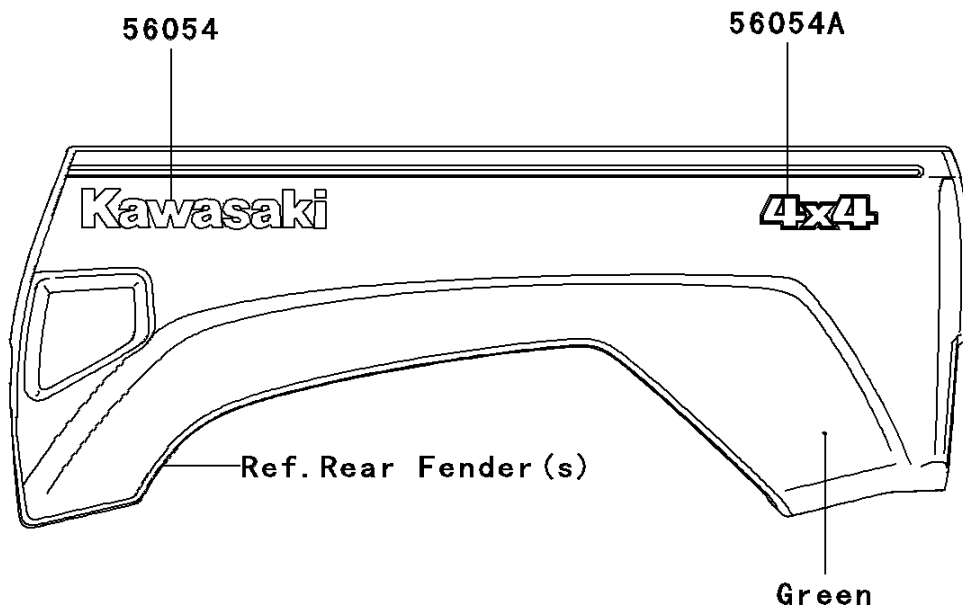

# 2008 Teryx® 750 4X4 PARTS DIAGRAM

Decals(Green)

F2861A

## 2008 Teryx® 750 4X4 PARTS LIST

Decals(Green)

ITEM NAME	PART NUMBER	QUANTITY
MARK,RR FENDER,KAWASAKI (Ref # 56054)	56054-0098	2
MARK,RR FENDER,4X4 (Ref # 56054A)	56054-0099	2
MARK,FRONT FENDER,TERYX (Ref # 56054B)	56054-0241	1
PATTERN,FR FENDER,LH (Ref # 56068)	56068-0531	1
PATTERN,FR FENDER,RH (Ref # 56068A)	56068-0532	1