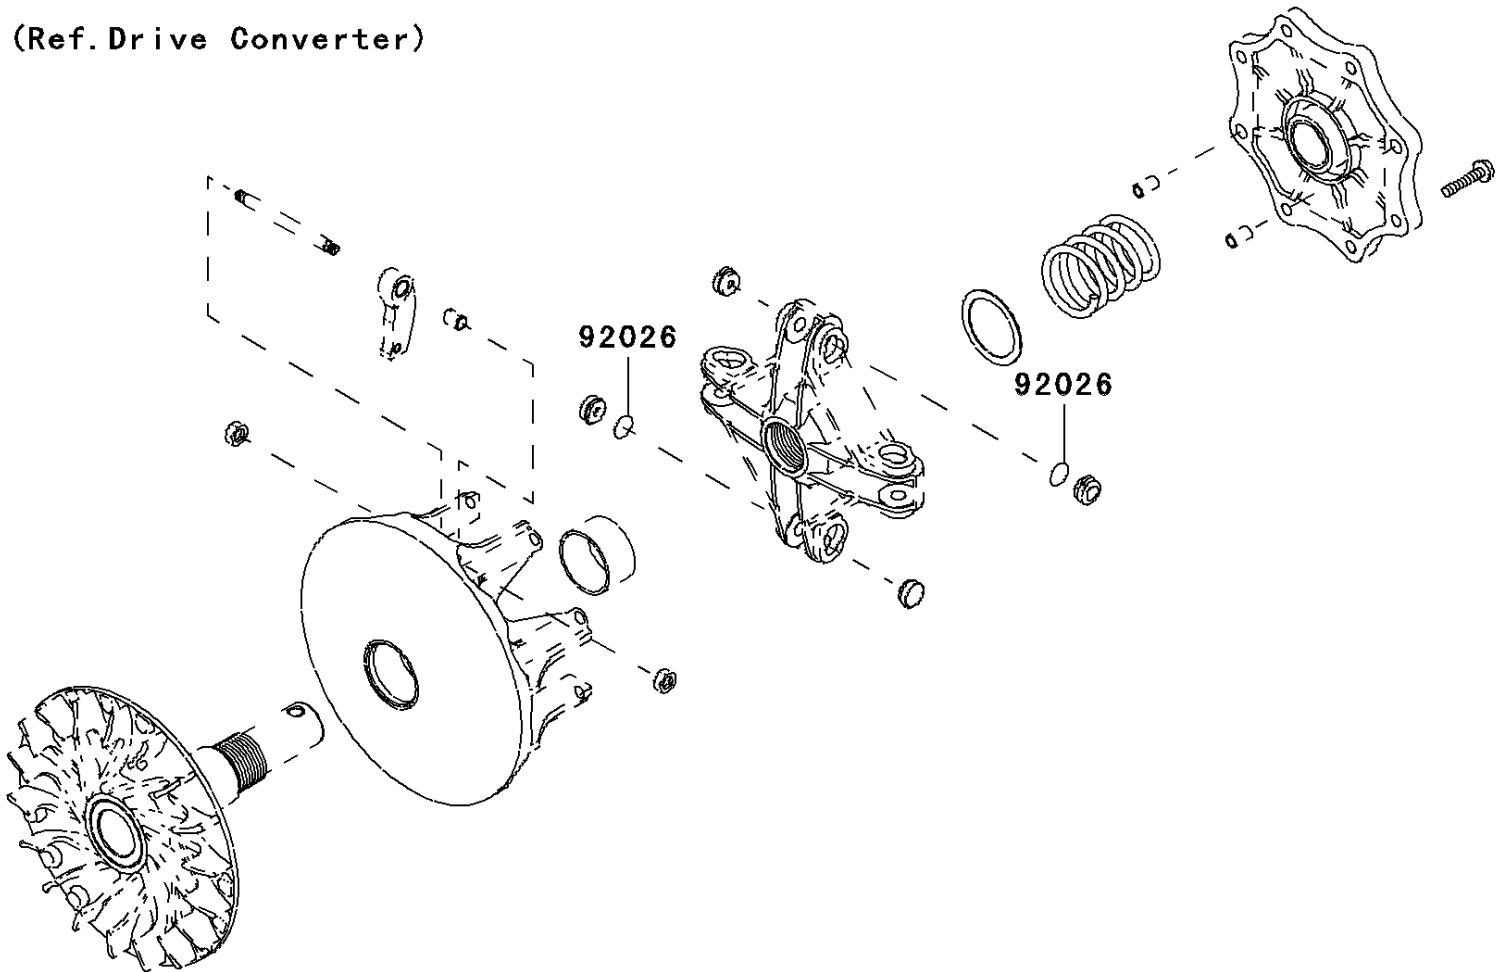

# 2008 Teryx® 750 4X4 PARTS DIAGRAM

Optional Parts

F2890

(Ref. Drive Converter)

# 2008 Teryx® 750 4X4 PARTS LIST

## Optional Parts

ITEM NAME	PART NUMBER	QUANTITY
SPACER,T=0.1 (Ref # 92026)	92026-0038	2