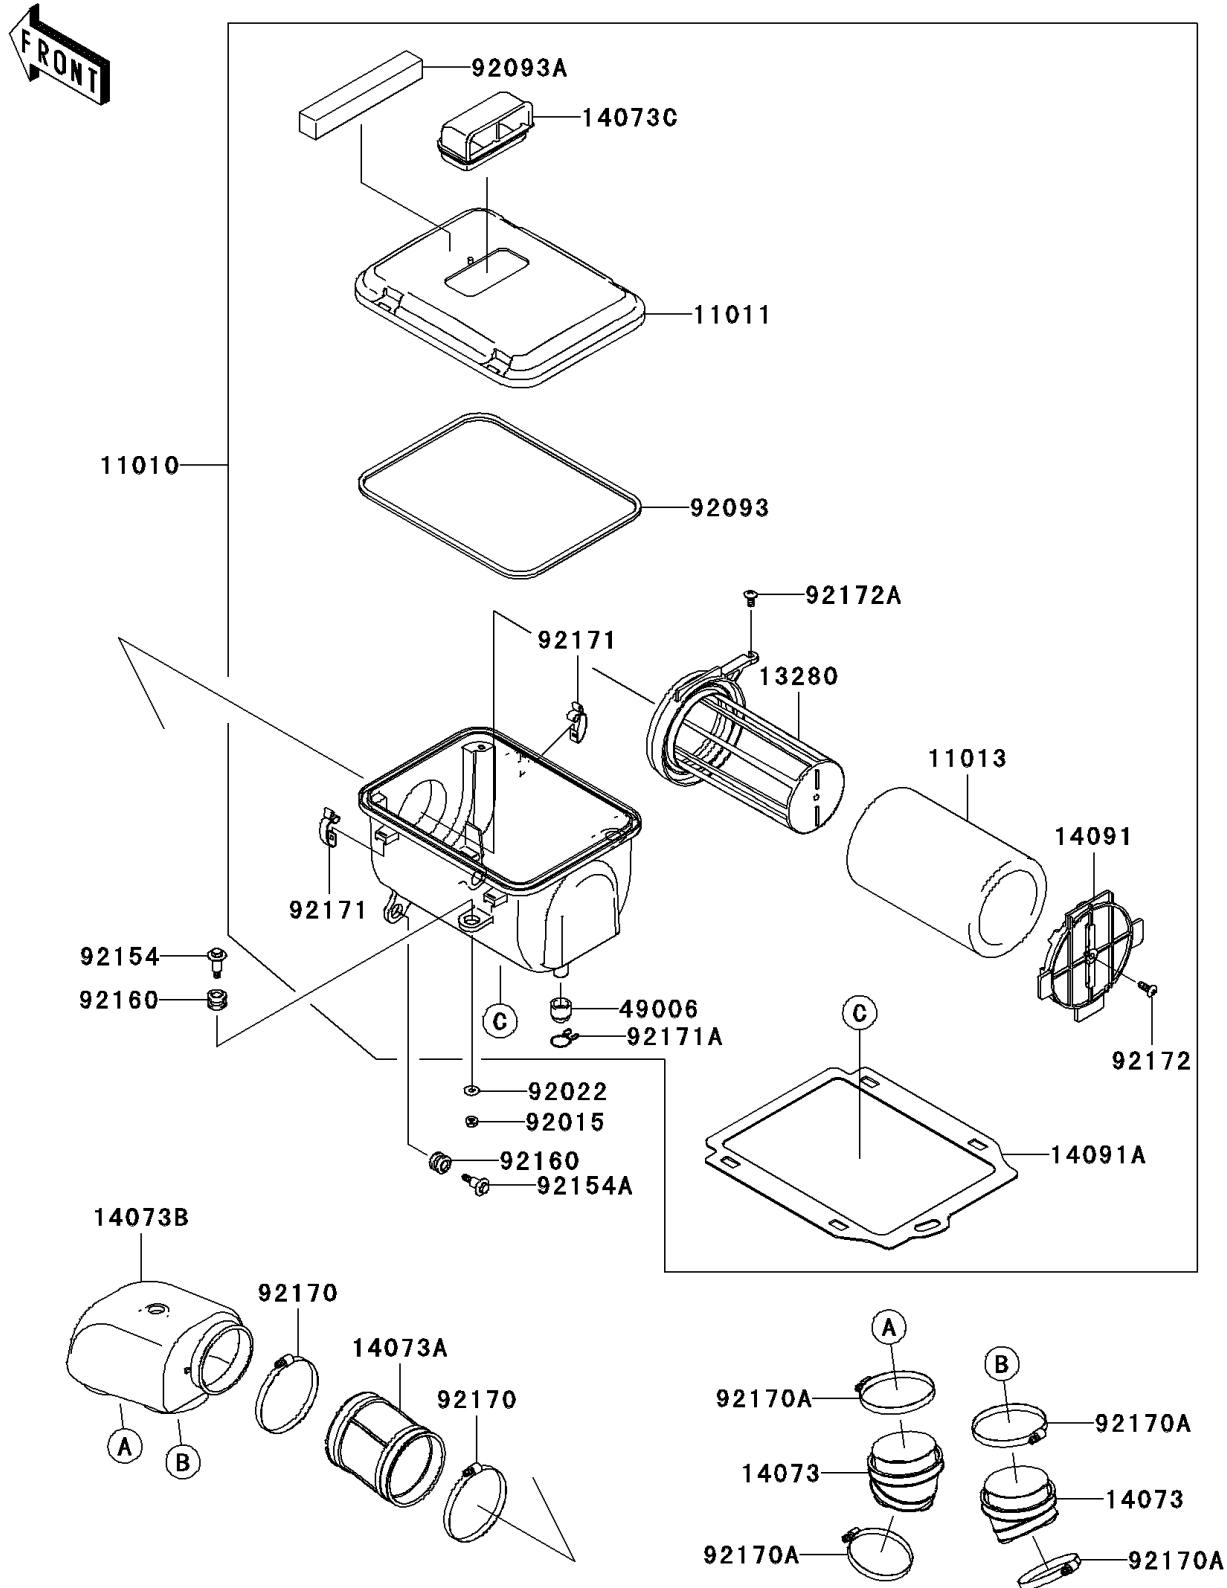

2008 Teryx® 750 4X4 LE PARTS DIAGRAM

Air Cleaner

E1130

2008 Teryx® 750 4X4 LE PARTS LIST

Air Cleaner

ITEM NAME	PART NUMBER	QUANTITY
FILTER-ASSY-AIR (Ref # 11010)	11010-0154	1
CASE-AIR FILTER,UPP (Ref # 11011)	11011-0120	1
ELEMENT-AIR FILTER (Ref # 11013)	11013-0018	1
HOLDER (Ref # 13280)	13280-0267	1
DUCT,JOINT (Ref # 14073)	14073-0030	2
DUCT,JOINT,A/C (Ref # 14073A)	14073-0140	1
DUCT,MIDDLE (Ref # 14073B)	14073-0141	1
DUCT (Ref # 14073C)	14073-0199	1
COVER (Ref # 14091)	14091-0935	1
COVER (Ref # 14091A)	14091-0989	1
BOOT,DRAIN (Ref # 49006)	49006-3718	1
NUT,FLANGED,6MM (Ref # 92015)	92015-1367	2
WASHER,6.5X16X1.0 (Ref # 92022)	92022-1093	2
SEAL (Ref # 92093)	92093-0083	1
SEAL (Ref # 92093A)	92093-0126	1
BOLT,FLANGED,6X28.7 (Ref # 92154)	92154-0028	2
BOLT,FLANGED,6X27.5 (Ref # 92154A)	92154-0029	2
DAMPER (Ref # 92160)	92160-1594	4
CLAMP (Ref # 92170)	92170-1676	2
CLAMP (Ref # 92170A)	92170-1763	4
CLAMP (Ref # 92171)	92171-0225	4
CLAMP,BOOT (Ref # 92171A)	92171-3711	1
SCREW,6X18 (Ref # 92172)	92172-0130	1
SCREW,6X14 (Ref # 92172A)	92172-0131	1